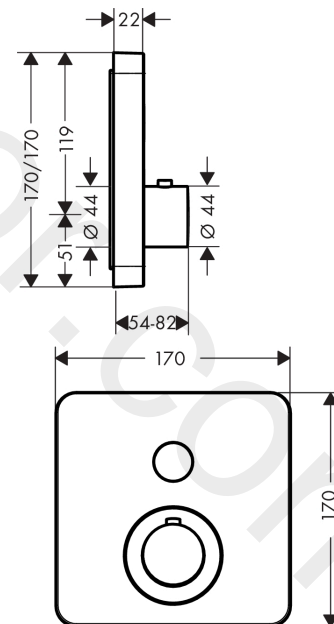

AXOR ShowerSelect
Thermostat for concealed installation softsquare for 1 function
 Finish: **Chrome** Article Number: **36705000**

product features

- 1 function
- thermostat cartridge
- Select push-button on/off control for 1 outlet
- maximum flow rate at 3 bar: 26 l/min
- safety stop at 40 °C
- temperature limitation adjustable
- thermostat is delivered with button On/Off
- connection type: basic set
- WRAS 2211001 - Approval letter
- WRAS 2211001

Article Details

Price excl. VAT 708,33 £

Technology

Certificates / Sustainability

Product image

Scale drawing

AXOR ShowerSelect
Thermostat for concealed installation softsquare for 1 function
Finish: **Chrome** Article Number: **36705000**

Flowchart

AXOR ShowerSelect
Thermostat for concealed installation softsquare for 1 function
 Finish: **Chrome** Article Number: **36705000**

Exploded Drawing

Year of production: >09/16

AXOR ShowerSelect
Thermostat for concealed installation softsquare for 1 function
 Finish: **Chrome** Article Number: **36705000**

AXOR ShowerSelect
Thermostat for concealed installation softsquare for 1 function
 Finish: **Chrome** Article Number: **36705000**

Spare part list

Year of production: >09/16

Pos.		Article Number	Price	PU
35	symbol Mono	93576610	£ 13,30	1
36	symbol tub	93577610	£ 13,30	1
37	symbol body shower	93578610	£ 13,30	1
38	symbol ON/OFF	93579610	£ 13,30	1
a	concealed item	01800180	£ 163,00	1
b	adapter for exchanged connections	93181000	£ 275,00	1
c	fixation set	96615000	£ 59,00	1