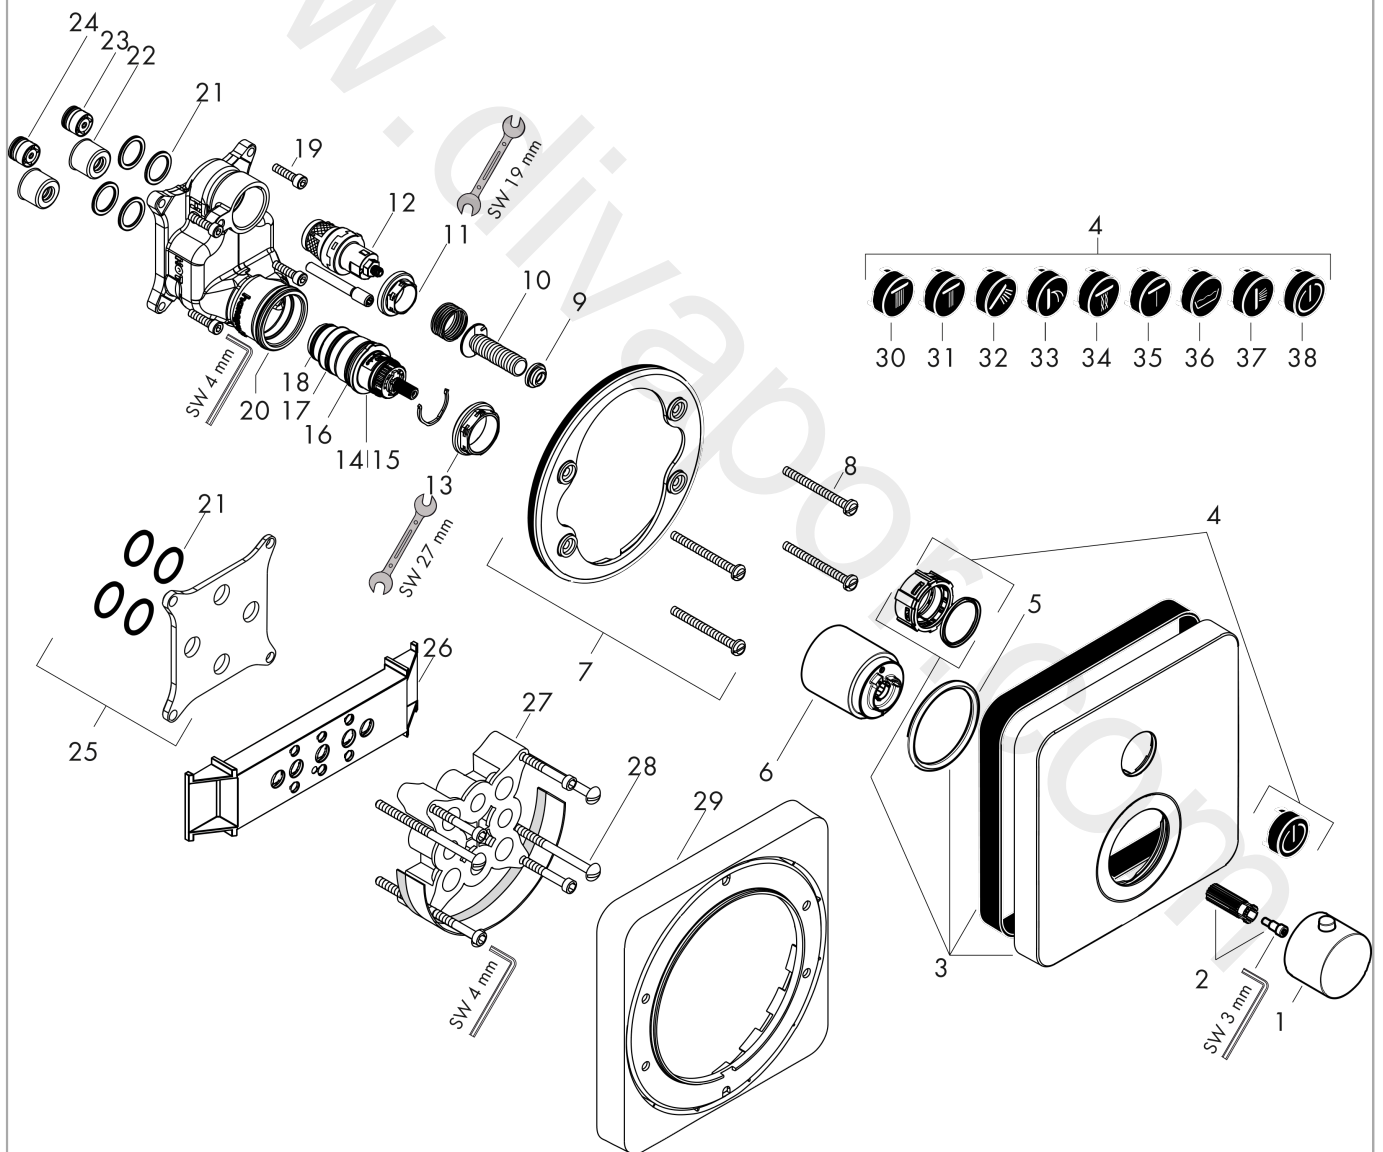

AXOR ShowerSelect
Thermostat for concealed installation softsquare for 1 function
Finish: **Chrome** Article Number: **36705000**

Exploded Drawing

Year of production: >09/16

AXOR ShowerSelect
Thermostat for concealed installation softsquare for 1 function
Finish: **Chrome** Article Number: **36705000**

Spare part list

Year of production: >09/16

Pos.		Article Number	Price	PU
1	handle for thermostat	92840000	£ 137,00	1
2	handle fixing set	95843000	£ 9,00	1
3	escutcheon 170 / 170 mm	93026000	£ 275,00	1
4	set of symbols	92544610	£ 137,00	1
5	O-ring 48x4	98414000	£ 9,00	1
6	sleeve	92216000	£ 35,00	1
7	holder for escutcheon	98793000	£ 43,00	1
8	set of fixing screws	96454000	£ 9,00	1
9	nut and flange	92696000	£ 16,10	1
10	Select-adapter	92219000	£ 6,10	1
11	nut	98368000	£ 13,30	1
12	shut off unit	95758000	£ 110,00	1
13	nut	98913000	£ 20,50	1
14	thermostat cartridge	98282000	£ 110,00	1
15	cartridge for exchanged connections	92373000	£ 275,00	1
16	O-ring 25x2,5	92146000	£ 16,10	1
17	O-ring 25x1,5	98146000	£ 3,30	1
18	O-ring 20x1,5	98197000	£ 3,30	1
19	set of screws	96525000	£ 9,00	1
20	O-ring 36x2	98156000	£ 3,30	1
21	O-ring 16x2	98133000	£ 3,30	1
22	noise reduction	94073000	£ 25,00	1
23	non return valve	97980000	£ 16,10	1
24	non return valve (pressure-resistant up to 2 MPa)	92594000	£ 16,10	1
25	compensation set 1°	95521000	£ 173,00	1
26	fit-up aid	92540000	£ 14,10	1
27	extension 25 mm	13595000	£ 75,00	1
28	set of fixing screws	97747000	£ 3,30	1
29	extension 22 mm	98860000	£ 84,00	1
30	symbol head shower Rain large	93571610	£ 13,30	1
31	symbol head shower Rain small	93572610	£ 13,30	1
32	symbol handshower	93573610	£ 13,30	1
33	symbol Flood jet	93574610	£ 13,30	1
34	symbol Whirl	93575610	£ 13,30	1