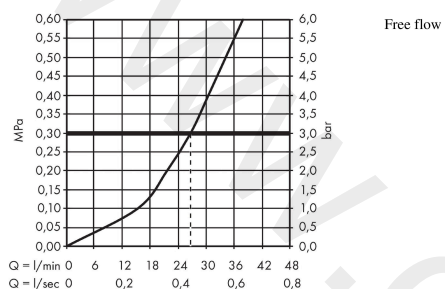

AXOR ShowerSelect
Thermostat for concealed installation softsquare for 1 function
Finish: **Chrome** Article Number: **36705000**

Flowchart