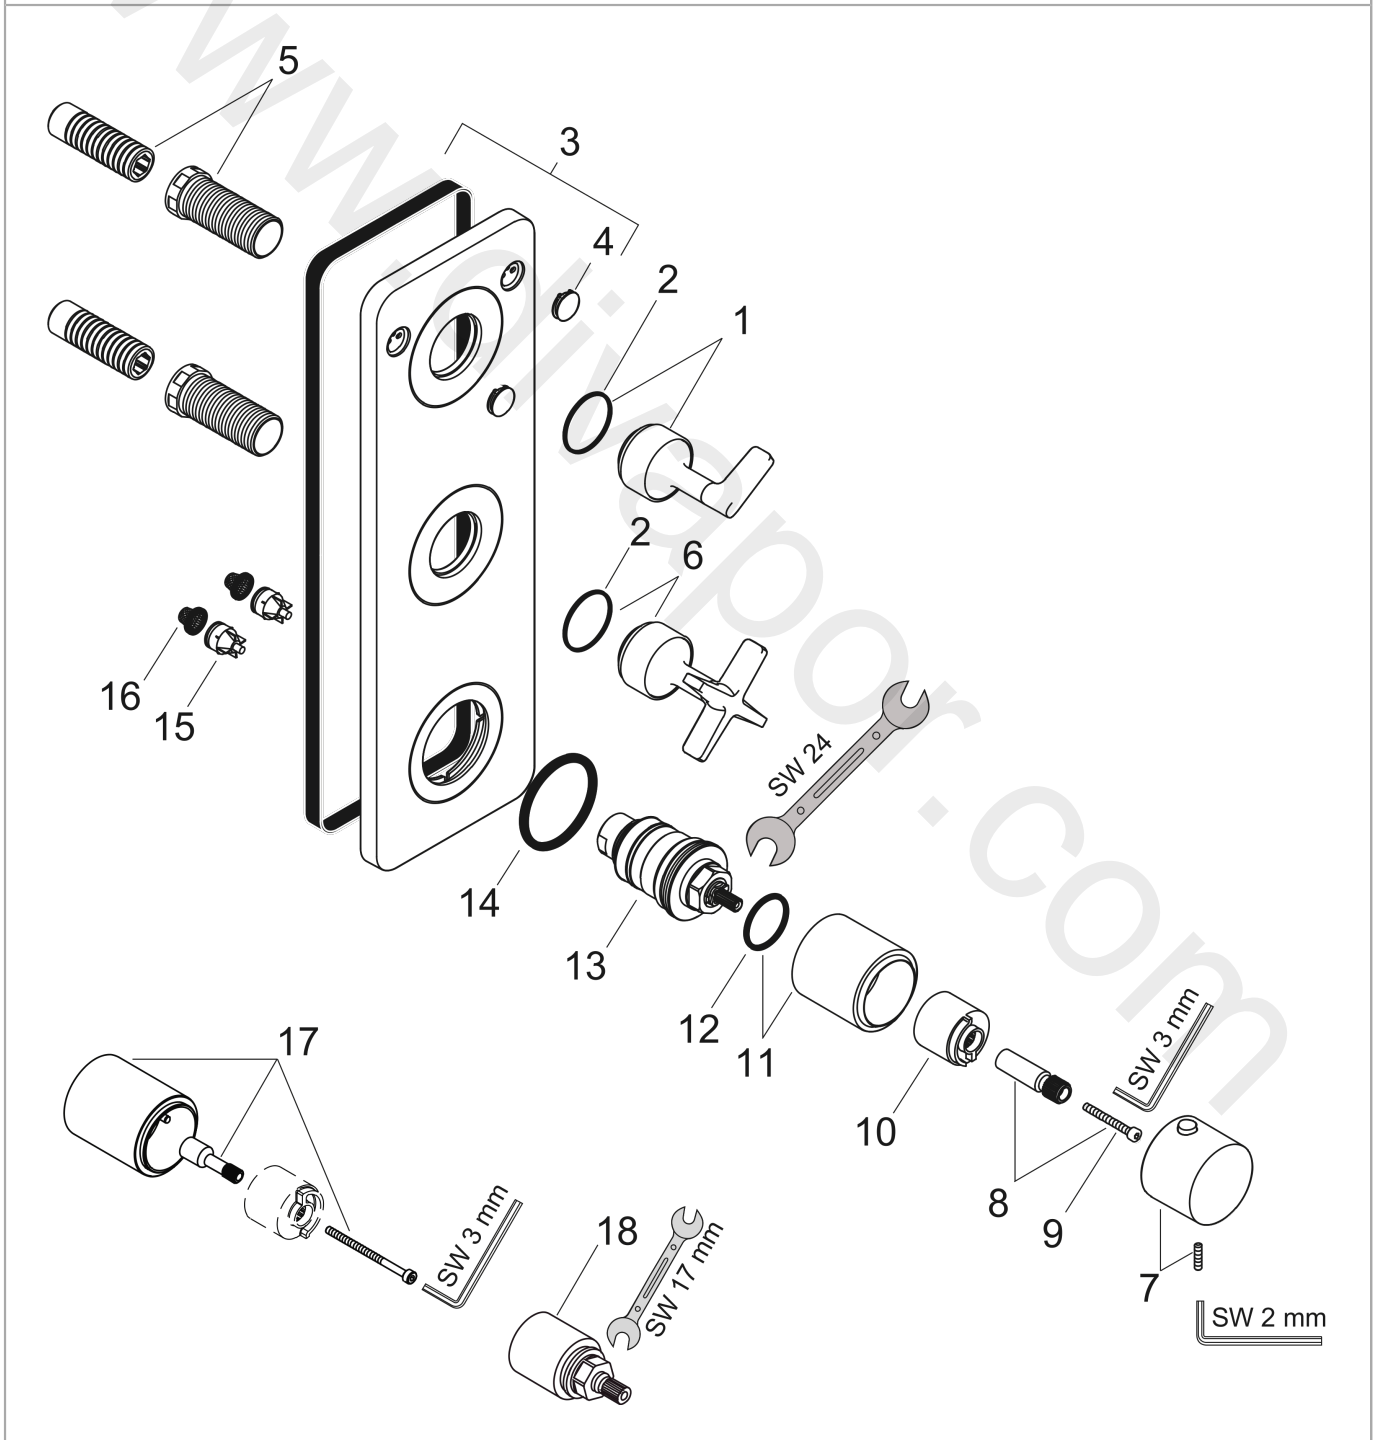

AXOR Citterio E

Thermostatic module 380/120 for concealed installation for 2 functions with plate

Finish: **Chrome** Article Number: **36703000**

product features

- 2 functions
- thermostat cartridge
- simultaneous utilization of 2 functions
- maximum flow rate at 3 bar: 42 l/min
- flow rate upper outlet: 42 l/min
- flow rate lower outlet: 40 l/min
- combination of highflow thermostat with shut-off valve and Duo diverter valve for controlling 2 consumers
- safety stop at 40 °C
- temperature limitation adjustable
- connection dimension: DN20
- connection type: basic set

Finish: **Chrome** Article Number: **36703000**

Flowchart

AXOR Citterio E
Thermostatic module 380/120 for concealed installation for 2 functions with plate
 Finish: **Chrome** Article Number: **36703000**

Exploded Drawing

Year of production: >12/14

AXOR Citterio E

Thermostatic module 380/120 for concealed installation for 2 functions with plate

Finish: **Chrome** Article Number: **36703000**

Spare part list

Year of production: >12/14

Pos.		Article Number	Price	PU
1	handle	92441000	£ 224,00	1
2	O-ring 30x1,5	98433000	£ 3,30	1
3	escutcheon	92442000	£ 370,00	1
4	set of symbols	92541000	£ 110,00	1
5	fixing set	96393000	£ 35,00	1
6	handle	92343000	£ 137,00	1
7	handle for thermostat	92537000	£ 96,00	1
8	adapter for handle	98701000	£ 9,00	1
9	hexagon socket screw M4x35	92160000	£ 3,30	1
10	safety set for temperature control	97334000	£ 13,30	1
11	sleeve	92669000	£ 96,00	1
12	O-ring 28x2,5	98209000	£ 3,30	1
13	thermostat cartridge	96633000	£ 137,00	1
14	O-ring 48x4	98414000	£ 9,00	1
15	set of non return valves DW 15	97350000	£ 20,50	1
16	filter	97973000	£ 16,10	1
17	extension 25 mm	92670000	£ 173,00	1
18	extension 25 mm	96370000	£ 84,00	1
a	base body	36701180	£ 790,00	1