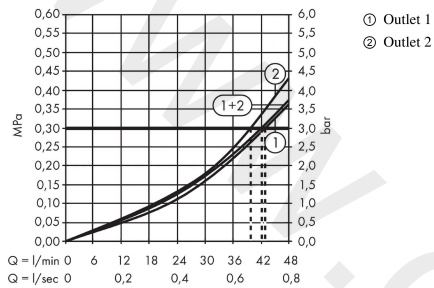

AXOR Citterio E

Thermostatic module 380/120 for concealed installation for 2 functions with plate

Finish: **Chrome** Article Number: **36703000**

Flowchart