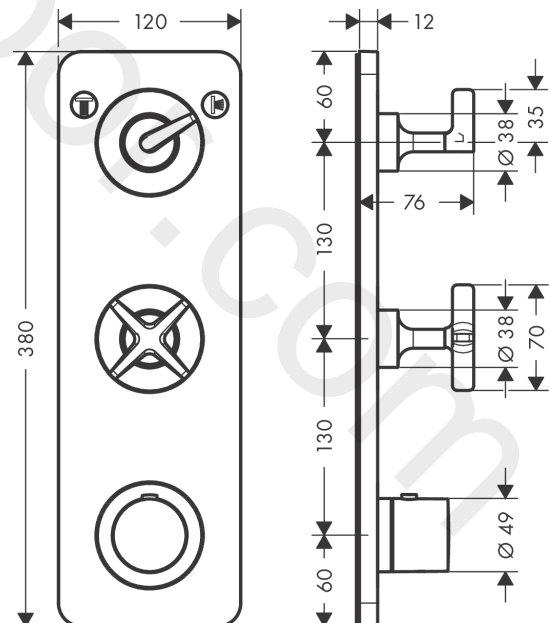

Scale drawing