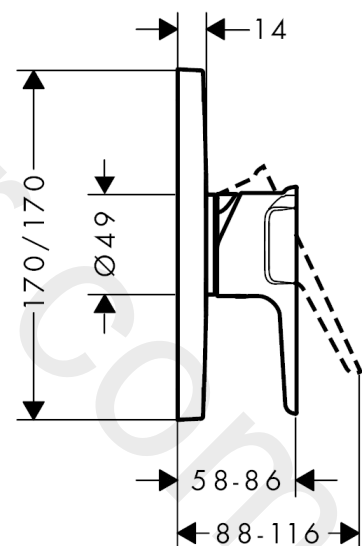

Scale drawing