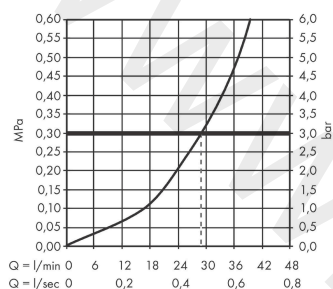

AXOR Citterio E
Single lever shower mixer for concealed installation
Finish: **Chrome** Article Number: **36655000**

Flowchart