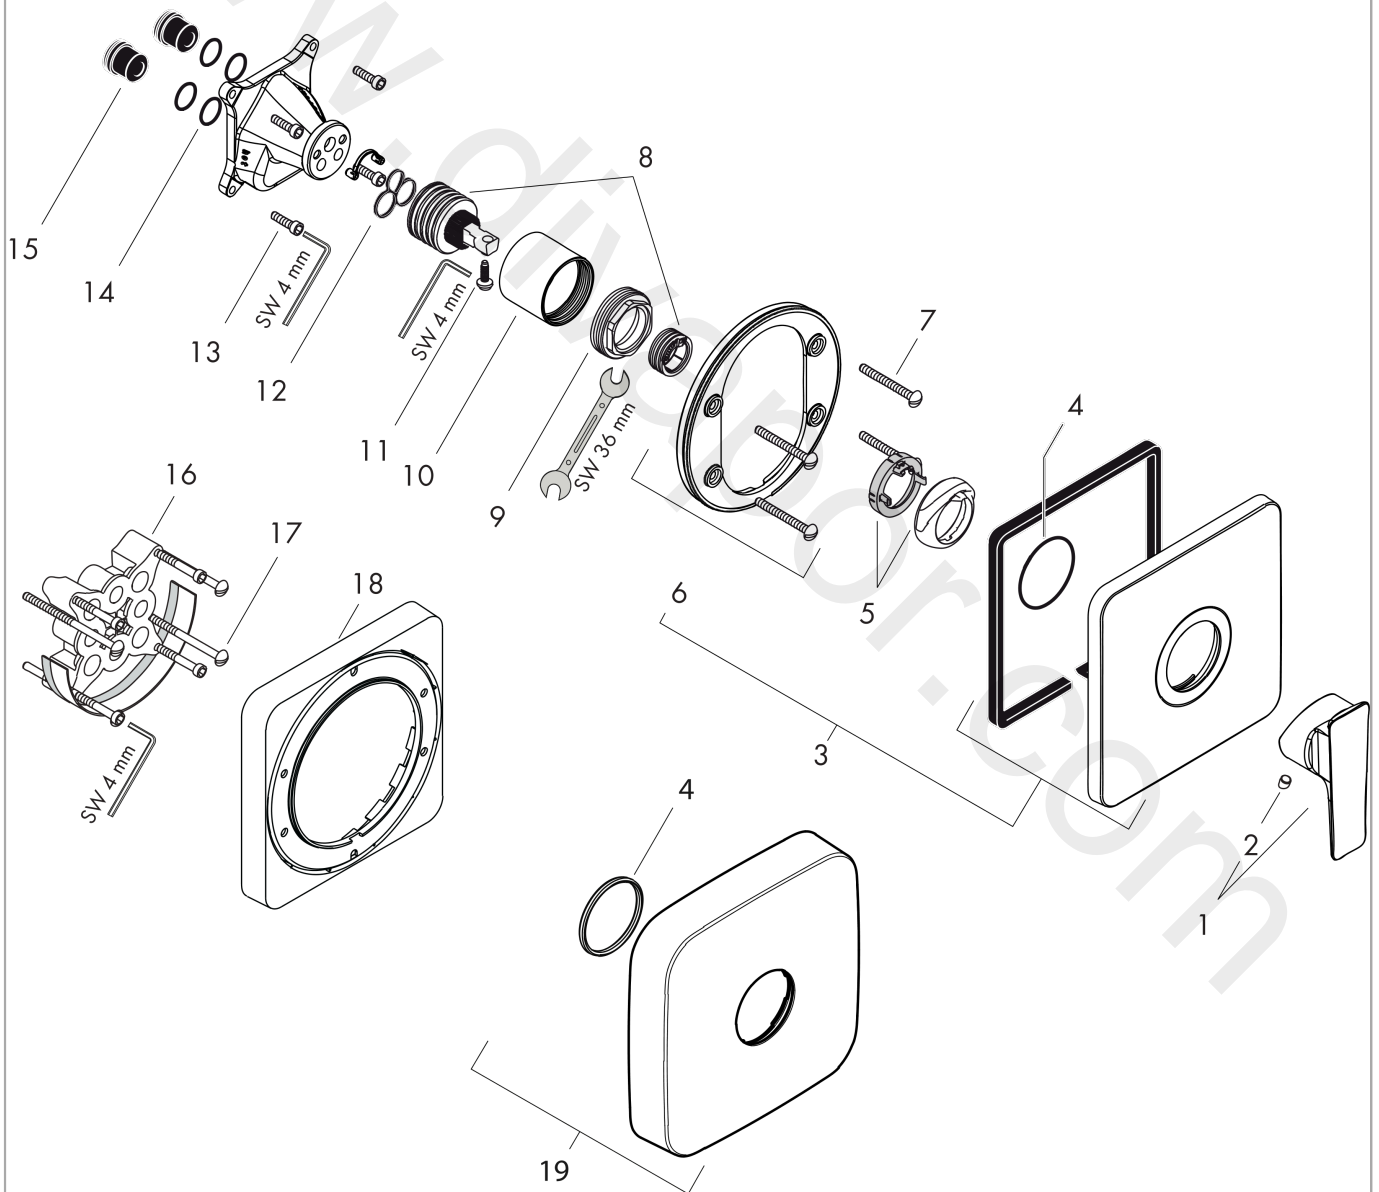

### Scale drawing

**AXOR Citterio E**  
**Single lever shower mixer for concealed installation**  
Finish: **Chrome** Article Number: **36655000**

## Flowchart

**AXOR Citterio E**  
**Single lever shower mixer for concealed installation**  
Finish: **Chrome** Article Number: **36655000**

## Exploded Drawing

Year of production: >09/16

**AXOR Citterio E**  
**Single lever shower mixer for concealed installation**  
 Finish: **Chrome** Article Number: **36655000**

## Spare part list

Year of production: >09/16

Pos.		Article Number	Price	PU
1	handle	92932000	£ 96,00	1
2	screw cover	96338000	£ 3,30	1
3	escutcheon	98968000	£ 64,00	1
4	O-Ring 48x3	95508000	£ 3,30	1
5	flange (Rotating Protector)	96395000	£ 43,00	1
6	holder for escutcheon	98793000	£ 43,00	1
7	set of fixing screws	96454000	£ 9,00	1
8	cartridge, assy	92730000	£ 35,00	1
9	nut	96461000	£ 35,00	1
10	sleeve	95980000	£ 79,00	1
11	locking screw for handle	95140000	£ 6,10	1
12	seal	95008000	£ 9,00	1
13	set of screws	96525000	£ 9,00	1
14	O-ring 16x2	98133000	£ 3,30	1
15	noise reduction	94073000	£ 25,00	1
16	extension 25 mm	13595000	£ 75,00	1
17	set of fixing screws	97747000	£ 3,30	1
18	extension 22 mm	98860000	£ 84,00	1
19	escutcheon height = 33 mm (when wall is not deep enough).	14971000	£ 87,00	1
a	concealed item	01800180	£ 163,00	1
b	adapter for exchanged connections	93181000	£ 275,00	1