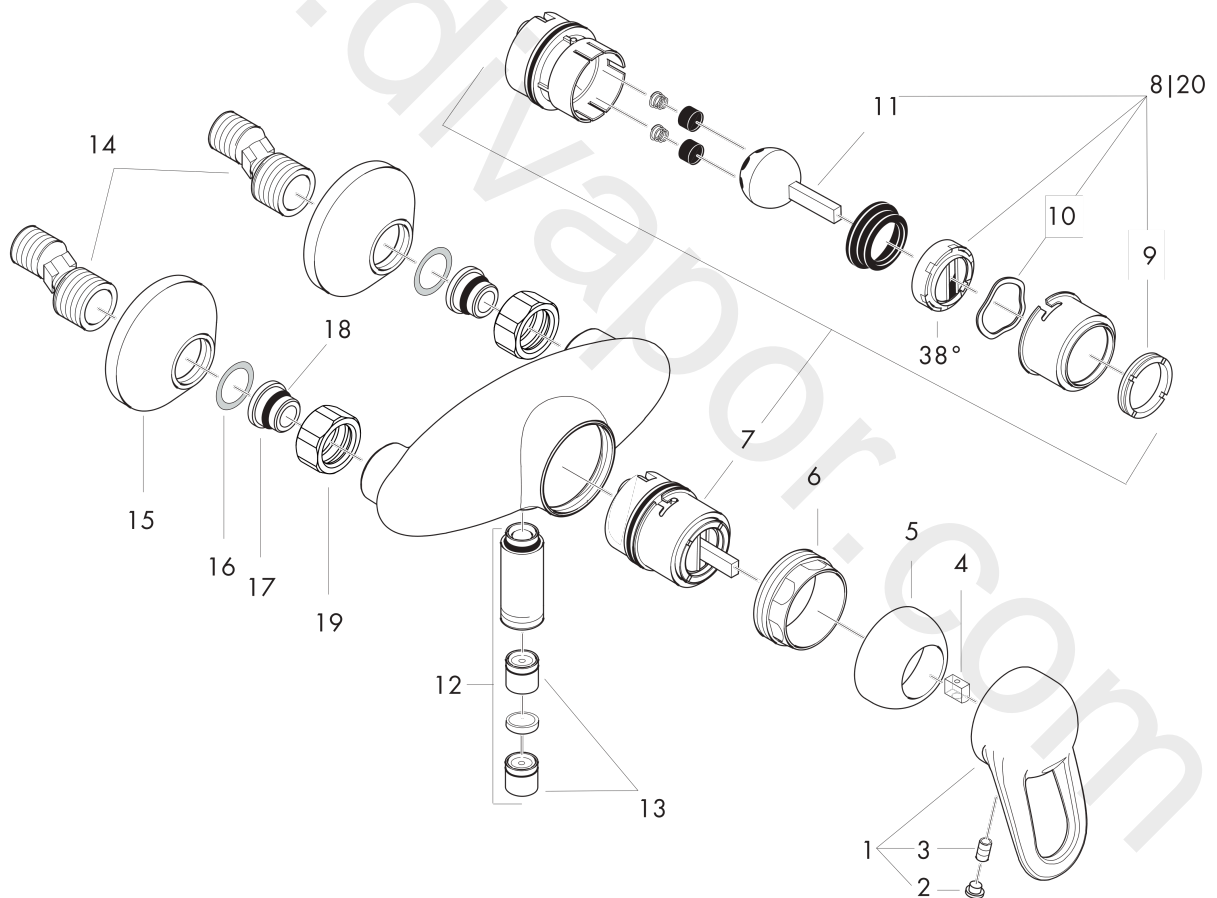

AXOR Allegroh
Single Lever Shower Mixer G ½
Surfaces: Article Number: **36600000**

Exploded Drawing

Year of production: **05/97 - 04/09**

AXOR Allegroh
Single Lever Shower Mixer G ½
 Surfaces: Article Number: **36600000**

Spare part list

Year of production: **05/97 - 04/09**

Pos.		Article Number	Price	PU
1	handle	36092000	£ 137,00	1
2	screw cover	94063000	£ 9,00	1
3	hollow set screw M6x10 DIN 916	96029000	£ 3,30	1
4	seal	97531000	£ 3,30	1
5	flange	94130000	£ 20,50	1
6	nut	94106000	£ 35,00	1
7	cartridge, assy	14096000	£ 110,00	1
8	service set with service tool	13952000	£ 43,00	1
9	adjust ring	97547000	£ 9,00	1
10	hot water limiter	97610000	£ 6,10	1
11	mixer ball	13964000	£ 51,00	1
12	Hose Connection	96044000	£ 25,00	1
13	set of non return valves DW 15	94074000	£ 16,10	1
14	set of S-unions (±12 mm)	94140000	£ 51,00	1
15	escutcheon Ø 70 mm	94135000	£ 13,30	1
16	filter packing	96922000	£ 9,00	1
17	connecting thread	97220000	£ 16,10	1
18	O-ring 15x2	98163000	£ 3,30	1
19	set of nuts	96157000	£ 35,00	1
20	service set without service tool	98804000	£ 35,00	1
a	set of S-unions (±32 mm)	98592000	£ 43,00	1