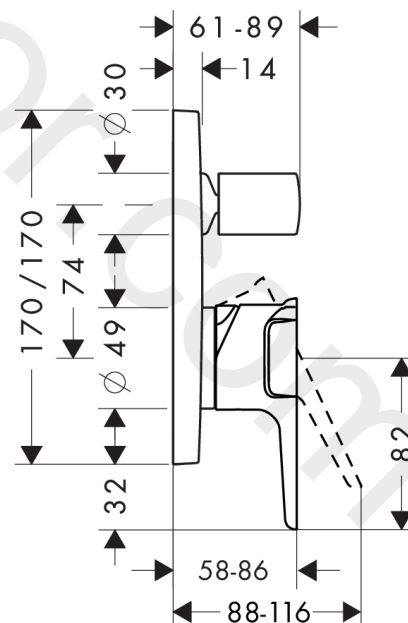

**AXOR Citterio E**  
**Single lever bath mixer for concealed installation**  
 Finish: **Chrome** Article Number: **36455000**

### product features

- 2 functions
- flow rate upper outlet: 21 l/min
- flow rate lower outlet: 29 l/min
- maximum flow rate at 3 bar: 29 l/min
- ceramic cartridge
- temperature limitation adjustable
- diverter with automatic resetting
- with silencer
- suitable for continuous flow water heaters
- connection type: basic set
- wall-mounted
- min. operating pressure: 1 bar
- max. operating pressure: 10 bar

### Scale drawing

**AXOR Citterio E**  
**Single lever bath mixer for concealed installation**  
 Finish: **Chrome** Article Number: **36455000**

## Spare part list

Year of production: >09/16

Pos.		Article Number	Price	PU
1	handle	92932000	£ 96,00	1
2	screw cover	96338000	£ 3,30	1
3	diverter knob	96473000	£ 51,00	1
4	hollow set screw M4x10	97667000	£ 3,30	1
5	escutcheon	98969000	£ 96,00	1
6	O-ring 29x3	98371000	£ 6,10	1
7	O-Ring 48x3	95508000	£ 3,30	1
8	flange (Rotating Protector)	96395000	£ 43,00	1
9	sleeve	96448000	£ 43,00	1
10	holder for escutcheon	98793000	£ 43,00	1
11	set of fixing screws	96454000	£ 9,00	1
12	nut	96461000	£ 35,00	1
13	sleeve	95980000	£ 79,00	1
14	cartridge, assy	92730000	£ 35,00	1
15	locking screw for handle	95140000	£ 6,10	1
16	seal	95008000	£ 9,00	1
17	selector assy	95014000	£ 64,00	1
18	O-ring 17x2	98199000	£ 3,30	1
19	O-ring 20x2,5	92602000	£ 6,10	1
20	set of screws	96525000	£ 9,00	1
21	O-ring 16x2	98133000	£ 3,30	1
22	noise reduction	94073000	£ 25,00	1
23	extension 25 mm	13595000	£ 75,00	1
24	set of fixing screws	97747000	£ 3,30	1
25	extension 22 mm	98860000	£ 84,00	1
26	escutcheon height = 33 mm (when wall is not deep enough).	14972000	£ 87,00	1
a	concealed item	01800180	£ 163,00	1
b	adapter for exchanged connections	93181000	£ 275,00	1
c	spring for exchanged connections	96365000	£ 43,00	1
d	fixation set	96615000	£ 59,00	1