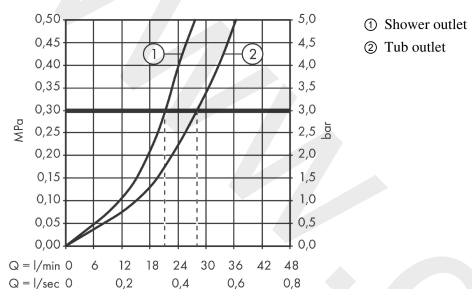

AXOR Citterio E
Single lever bath mixer for concealed installation
Finish: **Chrome** Article Number: **36455000**

Flowchart