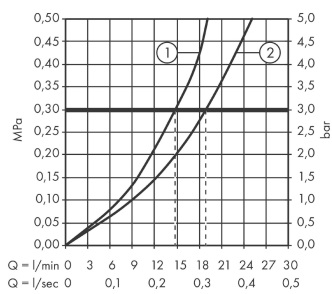

AXOR Citterio E
Bath thermostat floor-standing
Finish: **Brushed Brass** Article Number: **36416950**

Product image

Scale drawing

Flowchart