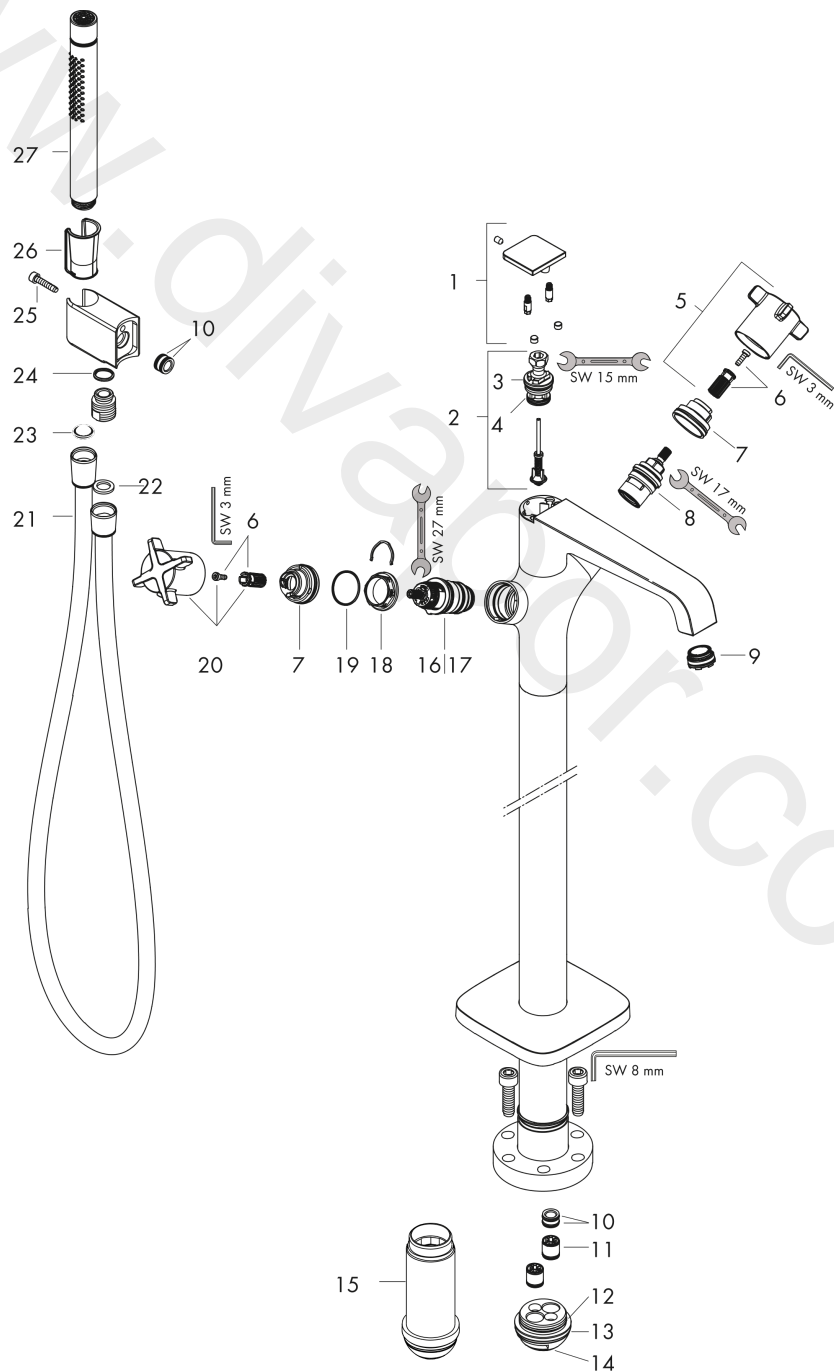

## product features

- consists of: bath thermostat floor standing, baton hand shower, shower hose, shower holder
- projection 190 mm
- 2 functions
- diversion between outlets via diverter knob
- spray type mixer: laminar spray
- spray type hand shower: Rain, Mono
- maximum flow rate at 3 bar: 19 l/min
- flow rate for bath spout at 3 bar: 19 l/min
- flow rate of hand shower at 3 bar: 15 l/min
- thermostat cartridge, ceramic valve 180°
- safety stop at 40 °C
- temperature limitation adjustable
- non-return valve
- with automatic resetting
- connection type: basic set
- connection dimension: DN15
- deck mounted
- min. operating pressure: 1 bar
- max. operating pressure: 10 bar

## Scale drawing

## Exploded Drawing

Year of production: >11/16

**AXOR Citterio E**  
**Bath thermostat floor-standing**  
 Finish: **Brushed Brass** Article Number: **36416950**

## Spare part list

Year of production: >11/16

Pos.		Article Number	Price	PU
1	diverter knob	92364950	£ 96,00	1
2	selector	92365000	£ 79,00	1
3	O-ring 20x2,5	92602000	£ 6,10	1
4	O-ring 16x2,3	98207000	£ 3,30	1
5	handle	92362950	£ 259,50	1
6	handle fixing set	98290000	£ 9,00	1
7	safety set	98289000	£ 16,10	1
8	shut off unit	98536000	£ 79,00	1
9	aerator M24x1 (30 l/min)	98998000	£ 35,00	1
10	O-ring 11x2	98127000	£ 3,30	1
11	set of non return valves DW 15	94074000	£ 16,10	1
12	O-Ring 36x2,5	98190000	£ 3,30	1
13	O-ring 44x2,5	98162000	£ 3,30	1
14	O-ring 29x3	98371000	£ 6,10	1
15	extension set 60 mm	92135000	£ 173,00	1
16	thermostat cartridge	98282000	£ 110,00	1
17	cartridge for exchanged connections	92373000	£ 275,00	1
18	nut	98913000	£ 20,50	1
19	O-ring 26x1,5	98390000	£ 3,30	1
20	handle for thermostat	92363950	£ 165,00	1
21	shower hose 1,25 m	28622950	£ 64,44	1
22	seal	98058000	£ 3,30	1
23	filter packing	94246000	£ 3,30	1
24	O-ring 14x2	98129000	£ 3,30	1
25	hexagon socket screw M5x25	97664000	£ 3,30	1
26	handshower	28532950	£ 334,44	1
a	concealed item	10452180	£ 575,00	1