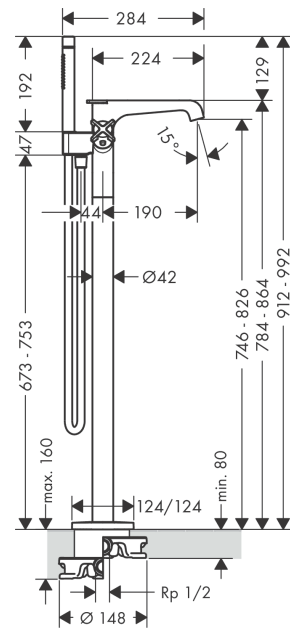

## product features

- consists of: bath thermostat floor standing, baton hand shower, shower hose, shower holder
- projection 190 mm
- 2 functions
- diversion between outlets via diverter knob
- spray type mixer: laminar spray
- spray type hand shower: Rain, Mono
- maximum flow rate at 3 bar: 19 l/min
- flow rate for bath spout at 3 bar: 19 l/min
- flow rate of hand shower at 3 bar: 15 l/min
- thermostat cartridge, ceramic valve 180°
- safety stop at 40 °C
- temperature limitation adjustable
- non-return valve
- with automatic resetting
- connection type: basic set
- connection dimension: DN15
- deck mounted
- min. operating pressure: 1 bar
- max. operating pressure: 10 bar

## Scale drawing

## Exploded Drawing

Year of production: >11/16

**AXOR Citterio E**  
**Bath thermostat floor-standing**  
 Finish: **Brushed Brass** Article Number: **36416950**

## Spare part list

Year of production: >11/16

Pos.		Article Number	Price	PU
1	diverter knob	92364950	£ 96,00	1
2	selector	92365000	£ 79,00	1
3	O-ring 20x2,5	92602000	£ 6,10	1
4	O-ring 16x2,3	98207000	£ 3,30	1
5	handle	92362950	£ 259,50	1
6	handle fixing set	98290000	£ 9,00	1
7	safety set	98289000	£ 16,10	1
8	shut off unit	98536000	£ 79,00	1
9	aerator M24x1 (30 l/min)	98998000	£ 35,00	1
10	O-ring 11x2	98127000	£ 3,30	1
11	set of non return valves DW 15	94074000	£ 16,10	1
12	O-Ring 36x2,5	98190000	£ 3,30	1
13	O-ring 44x2,5	98162000	£ 3,30	1
14	O-ring 29x3	98371000	£ 6,10	1
15	extension set 60 mm	92135000	£ 173,00	1
16	thermostat cartridge	98282000	£ 110,00	1
17	cartridge for exchanged connections	92373000	£ 275,00	1
18	nut	98913000	£ 20,50	1
19	O-ring 26x1,5	98390000	£ 3,30	1
20	handle for thermostat	92363950	£ 165,00	1
21	shower hose 1,25 m	28622950	£ 64,44	1
22	seal	98058000	£ 3,30	1
23	filter packing	94246000	£ 3,30	1
24	O-ring 14x2	98129000	£ 3,30	1
25	hexagon socket screw M5x25	97664000	£ 3,30	1
26	handshower	28532950	£ 334,44	1
a	concealed item	10452180	£ 575,00	1