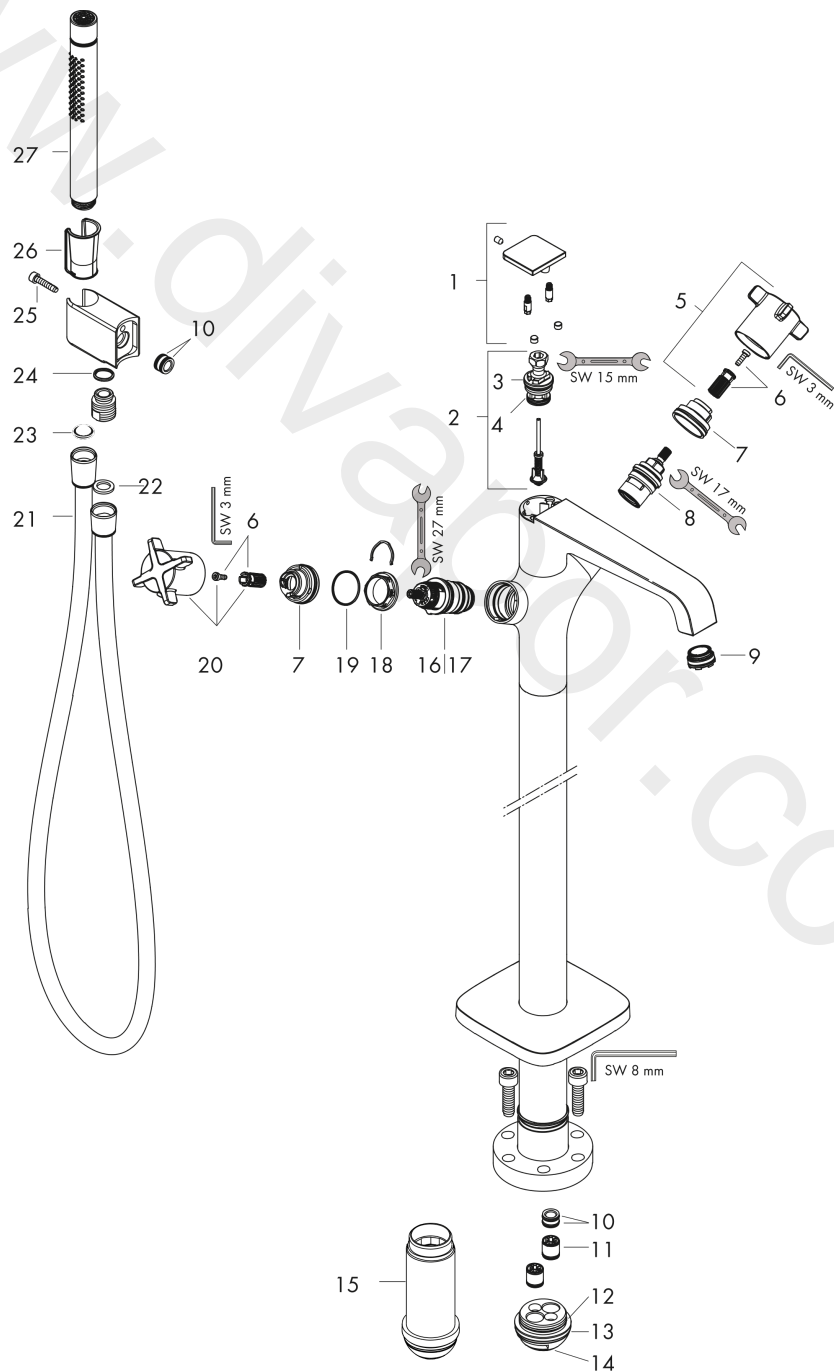

## product features

- consists of: bath thermostat floor standing, baton hand shower, shower hose, shower holder
- projection 190 mm
- 2 functions
- diversion between outlets via diverter knob
- spray type mixer: laminar spray
- spray type hand shower: Rain, Mono
- maximum flow rate at 3 bar: 19 l/min
- flow rate for bath spout at 3 bar: 19 l/min
- flow rate of hand shower at 3 bar: 15 l/min
- thermostat cartridge, ceramic valve 180°
- safety stop at 40 °C
- temperature limitation adjustable
- non-return valve
- with automatic resetting
- connection type: basic set
- connection dimension: DN15
- deck mounted
- min. operating pressure: 1 bar
- max. operating pressure: 10 bar

## Exploded Drawing

Year of production: >11/16

**AXOR Citterio E**  
**Bath thermostat floor-standing**  
 Finish: **Stainless Steel Optic** Article Number: **36416800**

## Spare part list

Year of production: >11/16

Pos.		Article Number	Price	PU
1	diverter knob	92364800	£ 96,00	1
2	selector	92365000	£ 79,00	1
3	O-ring 20x2,5	92602000	£ 6,10	1
4	O-ring 16x2,3	98207000	£ 3,30	1
5	handle	92362800	£ 259,50	1
6	handle fixing set	98290000	£ 9,00	1
7	safety set	98289000	£ 16,10	1
8	shut off unit	98536000	£ 79,00	1
9	aerator M24x1 (30 l/min)	98998000	£ 35,00	1
10	O-ring 11x2	98127000	£ 3,30	1
11	set of non return valves DW 15	94074000	£ 16,10	1
12	O-Ring 36x2,5	98190000	£ 3,30	1
13	O-ring 44x2,5	98162000	£ 3,30	1
14	O-ring 29x3	98371000	£ 6,10	1
15	extension set 60 mm	92135000	£ 173,00	1
16	thermostat cartridge	98282000	£ 110,00	1
17	cartridge for exchanged connections	92373000	£ 275,00	1
18	nut	98913000	£ 20,50	1
19	O-ring 26x1,5	98390000	£ 3,30	1
20	handle for thermostat	92363800	£ 165,00	1
21	shower hose 1,25 m	28622800	£ 64,44	1
22	seal	98058000	£ 3,30	1
23	filter packing	94246000	£ 3,30	1
24	O-ring 14x2	98129000	£ 3,30	1
25	hexagon socket screw M5x25	97664000	£ 3,30	1
26	guide	92858000	£ 6,10	1
27	handshower	28532800	£ 334,44	1
a	concealed item	10452180	£ 575,00	1