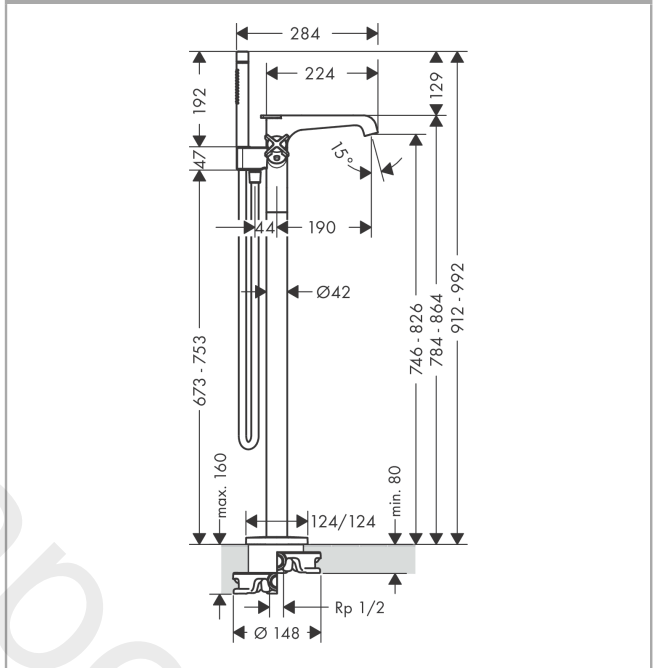

## product features

- consists of: bath thermostat floor standing, baton hand shower, shower hose, shower holder
- projection 190 mm
- 2 functions
- diversion between outlets via diverter knob
- spray type mixer: laminar spray
- spray type hand shower: Rain, Mono
- maximum flow rate at 3 bar: 19 l/min
- flow rate for bath spout at 3 bar: 19 l/min
- flow rate of hand shower at 3 bar: 15 l/min
- thermostat cartridge, ceramic valve 180°
- safety stop at 40 °C
- temperature limitation adjustable
- non-return valve
- with automatic resetting
- connection type: basic set
- connection dimension: DN15
- deck mounted
- min. operating pressure: 1 bar
- max. operating pressure: 10 bar

Scale drawing

Flowchart

**AXOR Citterio E**  
**Bath thermostat floor-standing**  
 Finish: **Stainless Steel Optic** Article Number: **36416800**

## Spare part list

Year of production: >11/16

Pos.		Article Number	Price	PU
1	diverter knob	92364800	£ 96,00	1
2	selector	92365000	£ 79,00	1
3	O-ring 20x2,5	92602000	£ 6,10	1
4	O-ring 16x2,3	98207000	£ 3,30	1
5	handle	92362800	£ 259,50	1
6	handle fixing set	98290000	£ 9,00	1
7	safety set	98289000	£ 16,10	1
8	shut off unit	98536000	£ 79,00	1
9	aerator M24x1 (30 l/min)	98998000	£ 35,00	1
10	O-ring 11x2	98127000	£ 3,30	1
11	set of non return valves DW 15	94074000	£ 16,10	1
12	O-Ring 36x2,5	98190000	£ 3,30	1
13	O-ring 44x2,5	98162000	£ 3,30	1
14	O-ring 29x3	98371000	£ 6,10	1
15	extension set 60 mm	92135000	£ 173,00	1
16	thermostat cartridge	98282000	£ 110,00	1
17	cartridge for exchanged connections	92373000	£ 275,00	1
18	nut	98913000	£ 20,50	1
19	O-ring 26x1,5	98390000	£ 3,30	1
20	handle for thermostat	92363800	£ 165,00	1
21	shower hose 1,25 m	28622800	£ 64,44	1
22	seal	98058000	£ 3,30	1
23	filter packing	94246000	£ 3,30	1
24	O-ring 14x2	98129000	£ 3,30	1
25	hexagon socket screw M5x25	97664000	£ 3,30	1
26	guide	92858000	£ 6,10	1
27	handshower	28532800	£ 334,44	1
a	concealed item	10452180	£ 575,00	1