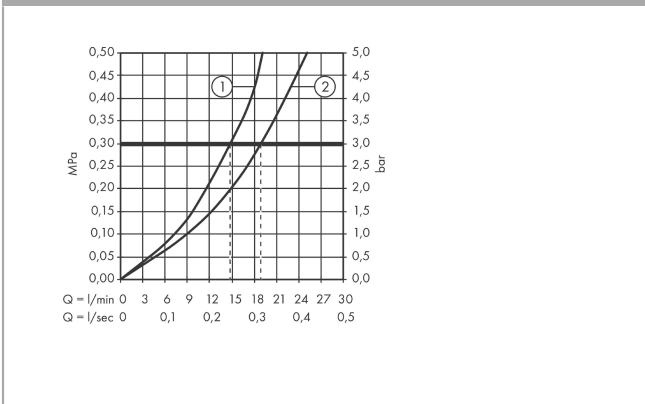

AXOR Citterio E
Bath thermostat floor-standing
Finish: **Brushed Black Chrome**   Article Number: **36416340**

Flowchart