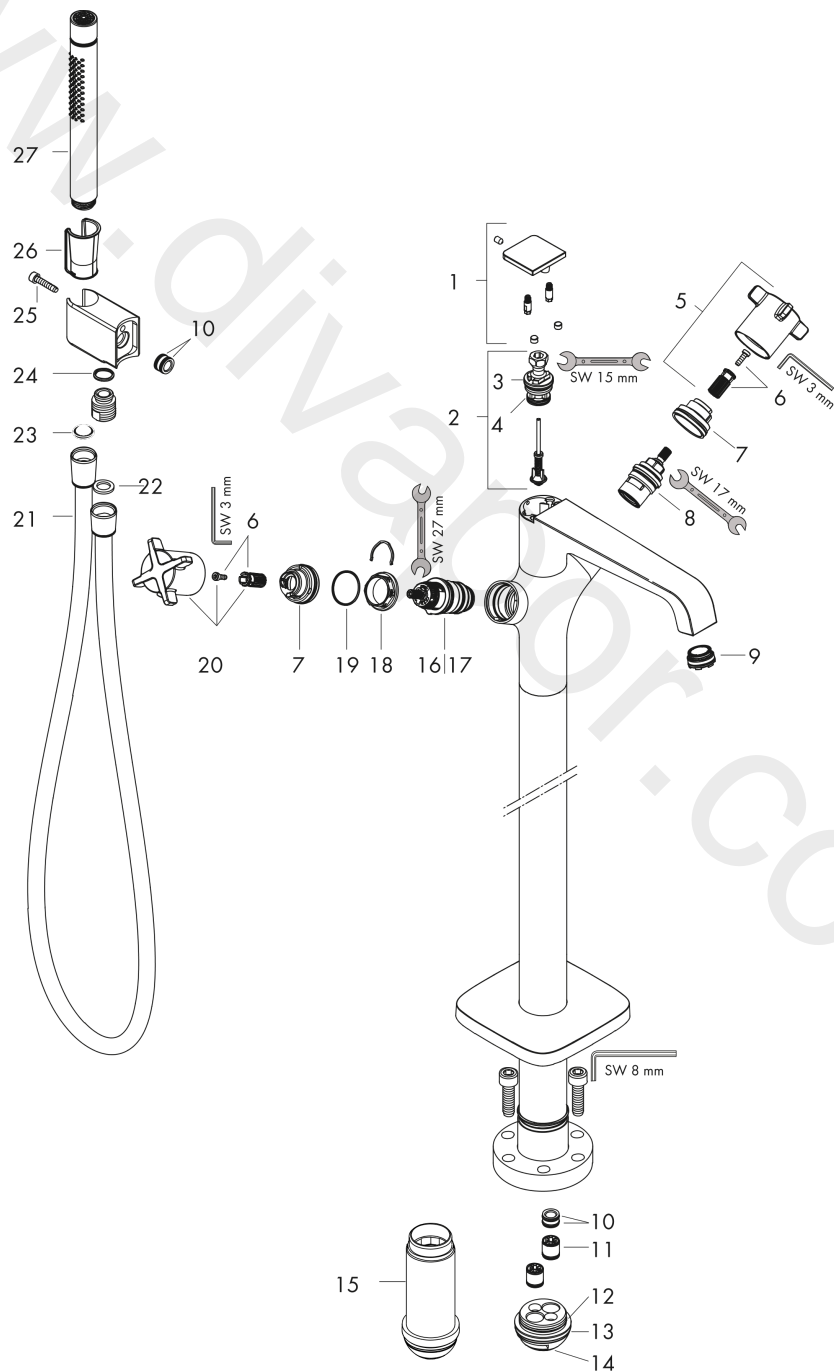

AXOR Citterio E
Bath thermostat floor-standing
Finish: **Brushed Black Chrome**   Article Number: **36416340**

Exploded Drawing

Year of production: >11/16

AXOR Citterio E
Bath thermostat floor-standing
Finish: **Brushed Black Chrome** Article Number: **36416340**

Spare part list

Year of production: >11/16

Pos.		Article Number	Price	PU
1	diverter knob	92364340	£ 96,00	1
2	selector	92365000	£ 79,00	1
3	O-ring 20x2,5	92602000	£ 6,10	1
4	O-ring 16x2,3	98207000	£ 3,30	1
5	handle	92362340	£ 259,50	1
6	handle fixing set	98290000	£ 9,00	1
7	safety set	98289000	£ 16,10	1
8	shut off unit	98536000	£ 79,00	1
9	aerator M24x1 (30 l/min)	98998000	£ 35,00	1
10	O-ring 11x2	98127000	£ 3,30	1
11	set of non return valves DW 15	94074000	£ 16,10	1
12	O-Ring 36x2,5	98190000	£ 3,30	1
13	O-ring 44x2,5	98162000	£ 3,30	1
14	O-ring 29x3	98371000	£ 6,10	1
15	extension set 60 mm	92135000	£ 173,00	1
16	thermostat cartridge	98282000	£ 110,00	1
17	cartridge for exchanged connections	92373000	£ 275,00	1
18	nut	98913000	£ 20,50	1
19	O-ring 26x1,5	98390000	£ 3,30	1
20	handle for thermostat	92363340	£ 163,00	1
21	shower hose 1,25 m	28622340	£ 64,44	1
22	seal	98058000	£ 3,30	1
23	filter packing	94246000	£ 3,30	1
24	O-ring 14x2	98129000	£ 3,30	1
25	hexagon socket screw M5x25	97664000	£ 3,30	1
26	handshower	28532340	£ 334,44	1
a	concealed item	10452180	£ 575,00	1