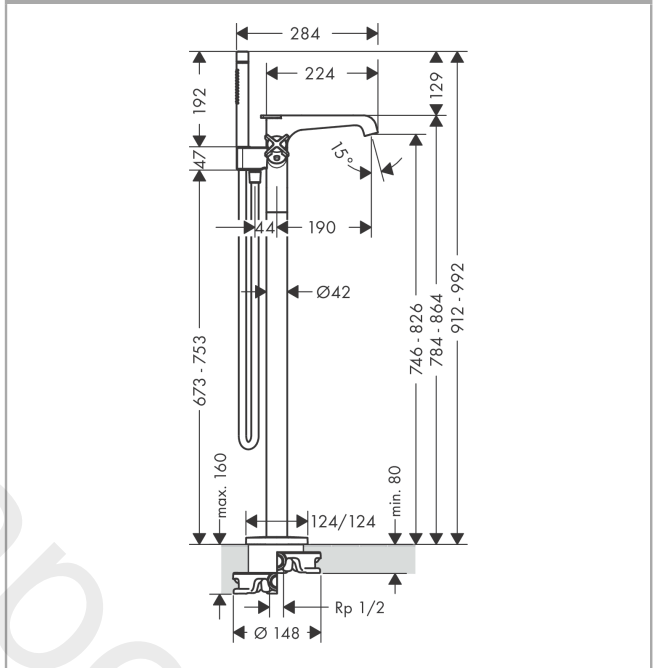

Scale drawing