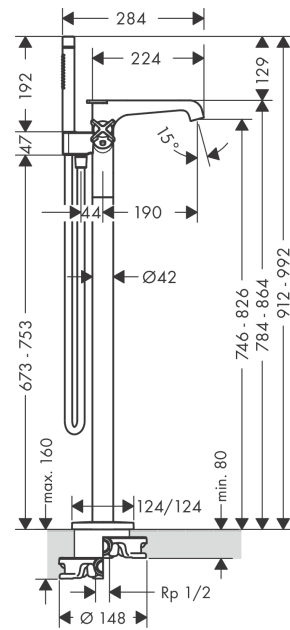

Scale drawing