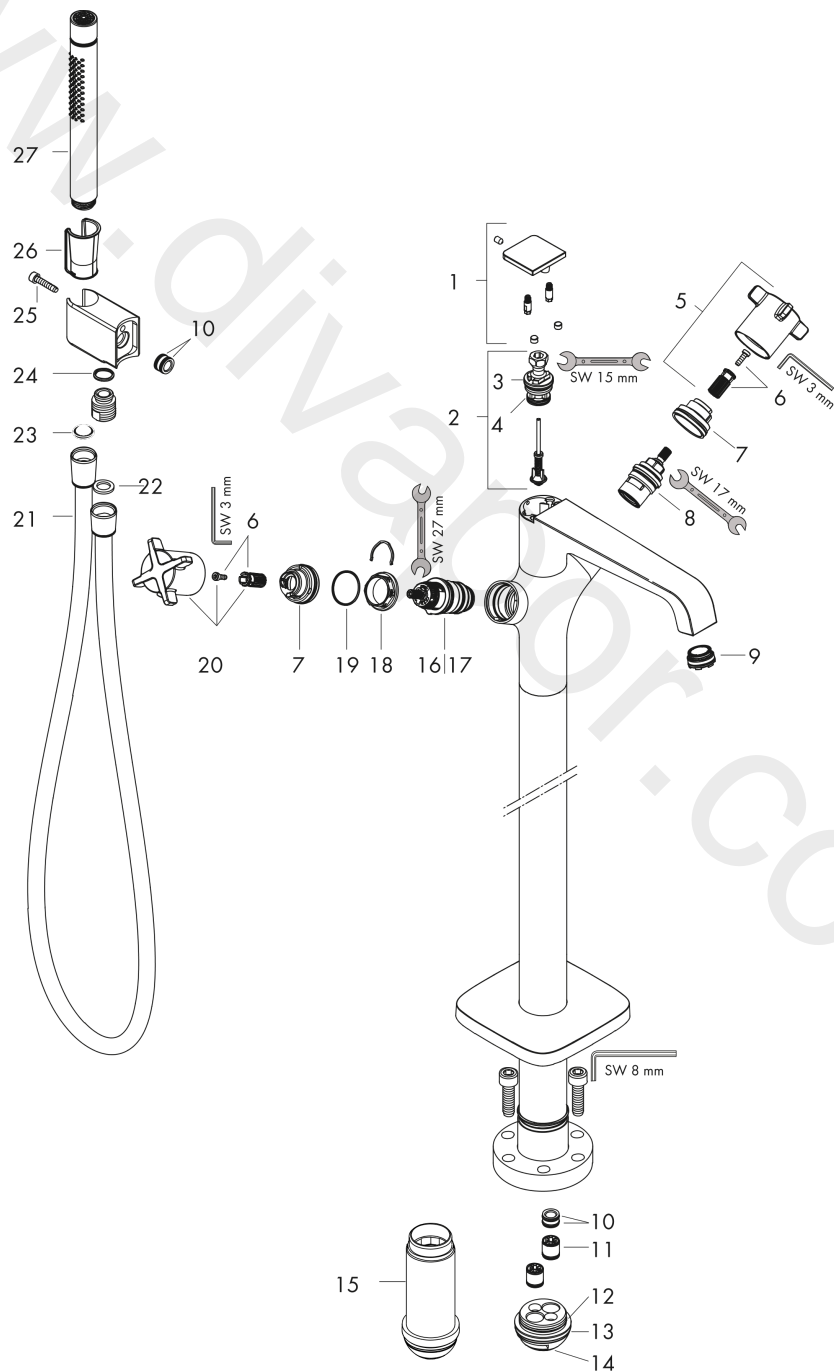

#### product features

- consists of: bath thermostat floor standing, baton hand shower, shower hose, shower holder
- projection 190 mm
- 2 functions
- diversion between outlets via diverter knob
- spray type mixer: laminar spray
- spray type hand shower: Rain, Mono
- maximum flow rate at 3 bar: 19 l/min
- flow rate for bath spout at 3 bar: 19 l/min
- flow rate of hand shower at 3 bar: 15 l/min
- thermostat cartridge, ceramic valve 180°
- safety stop at 40 °C
- temperature limitation adjustable
- non-return valve
- with automatic resetting
- connection type: basic set
- connection dimension: DN15
- deck mounted
- min. operating pressure: 1 bar
- max. operating pressure: 10 bar

## Exploded Drawing

Year of production: >11/16

**AXOR Citterio E**  
**Bath thermostat floor-standing**  
 Finish: **Polished Black Chrome** Article Number: **36416330**

## Spare part list

Year of production: >11/16

Pos.		Article Number	Price	PU
1	diverter knob	92364330	£ 96,00	1
2	selector	92365000	£ 79,00	1
3	O-ring 20x2,5	92602000	£ 6,10	1
4	O-ring 16x2,3	98207000	£ 3,30	1
5	handle	92362330	£ 260,00	1
6	handle fixing set	98290000	£ 9,00	1
7	safety set	98289000	£ 16,10	1
8	shut off unit	98536000	£ 79,00	1
9	aerator M24x1 (30 l/min)	98998000	£ 35,00	1
10	O-ring 11x2	98127000	£ 3,30	1
11	set of non return valves DW 15	94074000	£ 16,10	1
12	O-Ring 36x2,5	98190000	£ 3,30	1
13	O-ring 44x2,5	98162000	£ 3,30	1
14	O-ring 29x3	98371000	£ 6,10	1
15	extension set 60 mm	92135000	£ 173,00	1
16	thermostat cartridge	98282000	£ 110,00	1
17	cartridge for exchanged connections	92373000	£ 275,00	1
18	nut	98913000	£ 20,50	1
19	O-ring 26x1,5	98390000	£ 3,30	1
20	handle for thermostat	92363330	£ 163,00	1
21	shower hose 1,25 m	28622330	£ 64,44	1
22	seal	98058000	£ 3,30	1
23	filter packing	94246000	£ 3,30	1
24	O-ring 14x2	98129000	£ 3,30	1
25	hexagon socket screw M5x25	97664000	£ 3,30	1
26	handshower	28532330	£ 334,44	1
a	concealed item	10452180	£ 575,00	1