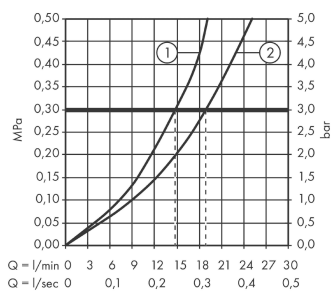

AXOR Citterio E
Bath thermostat floor-standing
Finish: **Polished Black Chrome**

Article Number: **36416330**

Product image

Flowchart