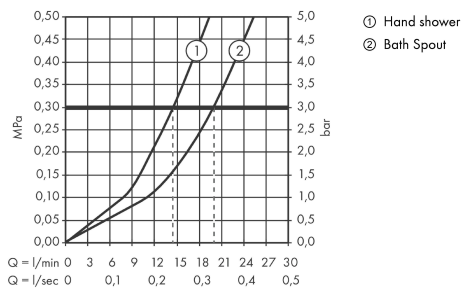

AXOR Citterio E
4-hole tile mounted thermostatic bath mixer
Finish: **Chrome** Article Number: **36410000**

Product image

Scale drawing

Flowchart