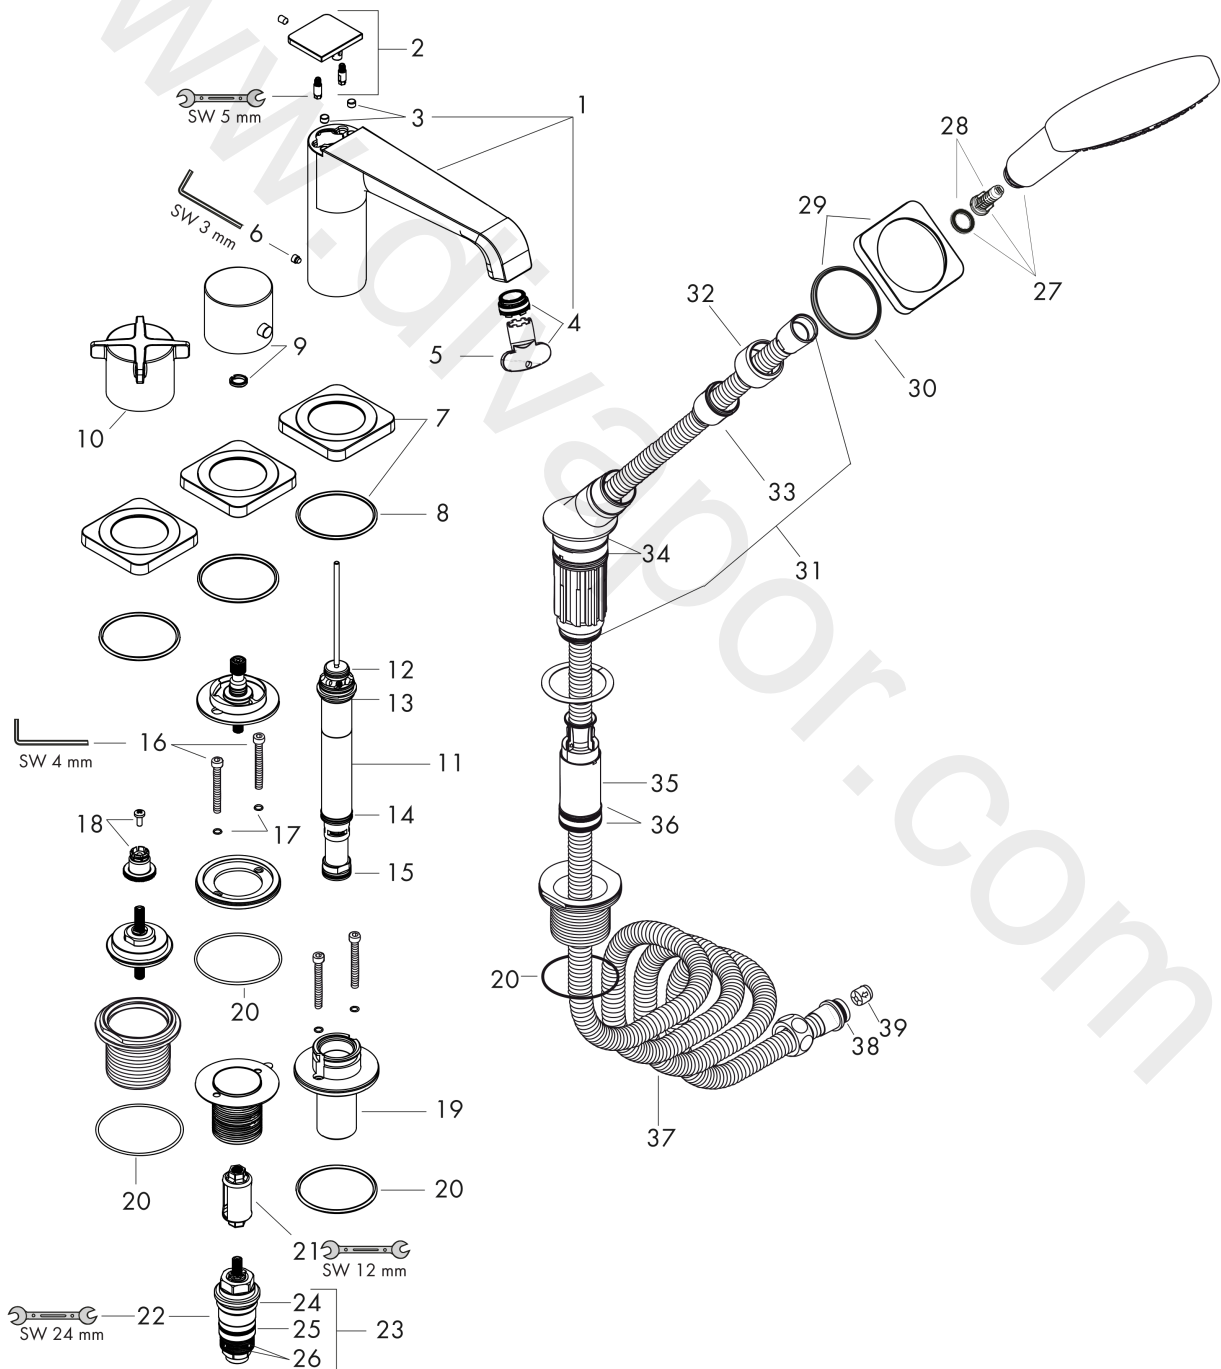

AXOR Citterio E
4-hole tile mounted thermostatic bath mixer
Finish: **Chrome** Article Number: **36410000**

Exploded Drawing

Year of production: >01/17

AXOR Citterio E
4-hole tile mounted thermostatic bath mixer
Finish: **Chrome** Article Number: **36410000**

Spare part list

Year of production: >01/17

Pos.		Article Number	Price	PU
1	spout cpl.	92331000	£ 370,00	1
2	diverter knob	92328000	£ 79,00	1
3	screw cover	95704000	£ 3,30	1
4	aerator M24x1 (30 l/min)	98998000	£ 35,00	1
5	special tool	95158000	£ 6,10	1
6	hollow set screw M6x6	97660000	£ 3,30	1
7	escutcheon	92329000	£ 137,00	1
8	O-ring 65x2	98472000	£ 9,00	1
9	handle for thermostat	38392000	£ 64,00	1
10	handle	92501000	£ 96,00	1
11	selector assy	92330000	£ 137,00	1
12	O-ring 15x2,5	98131000	£ 3,30	1
13	O-Ring 23x2,5	98183000	£ 3,30	1
14	O-ring 20x2,5	92602000	£ 6,10	1
15	O-ring 18x2,5	98139000	£ 3,30	1
16	hexagon socket screw M5x45	97769000	£ 6,10	1
17	O-ring 5x1	98196000	£ 3,30	1
18	handle fixing set	94184000	£ 6,10	1
19	selector housing	97225000	£ 79,00	1
20	O-ring 58x3	98202000	£ 3,30	1
21	adapter for handle	97409000	£ 25,00	1
22	thermostat cartridge	94282000	£ 137,00	1
23	sealing set	95037000	£ 51,00	1
24	O-ring 29x2,5	98427000	£ 3,30	1
25	O-ring 25x1,5	98146000	£ 3,30	1
26	O-ring 23x2	98398000	£ 3,30	1
27	handshower	26050000	£ 138,00	1
28	filter insert	97708000	£ 6,10	1
29	escutcheon for shower holder	92347000	£ 173,00	1
30	O-ring 62x2,5	98461000	£ 3,30	1
31	shower holder, assy	95996000	£ 137,00	1
32	nut	97584000	£ 16,10	1
33	insert for shower holder	96942000	£ 13,30	1
34	O-ring 38x2,5	98198000	£ 6,10	1