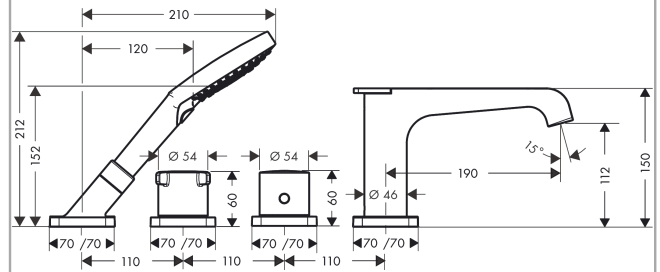

Scale drawing