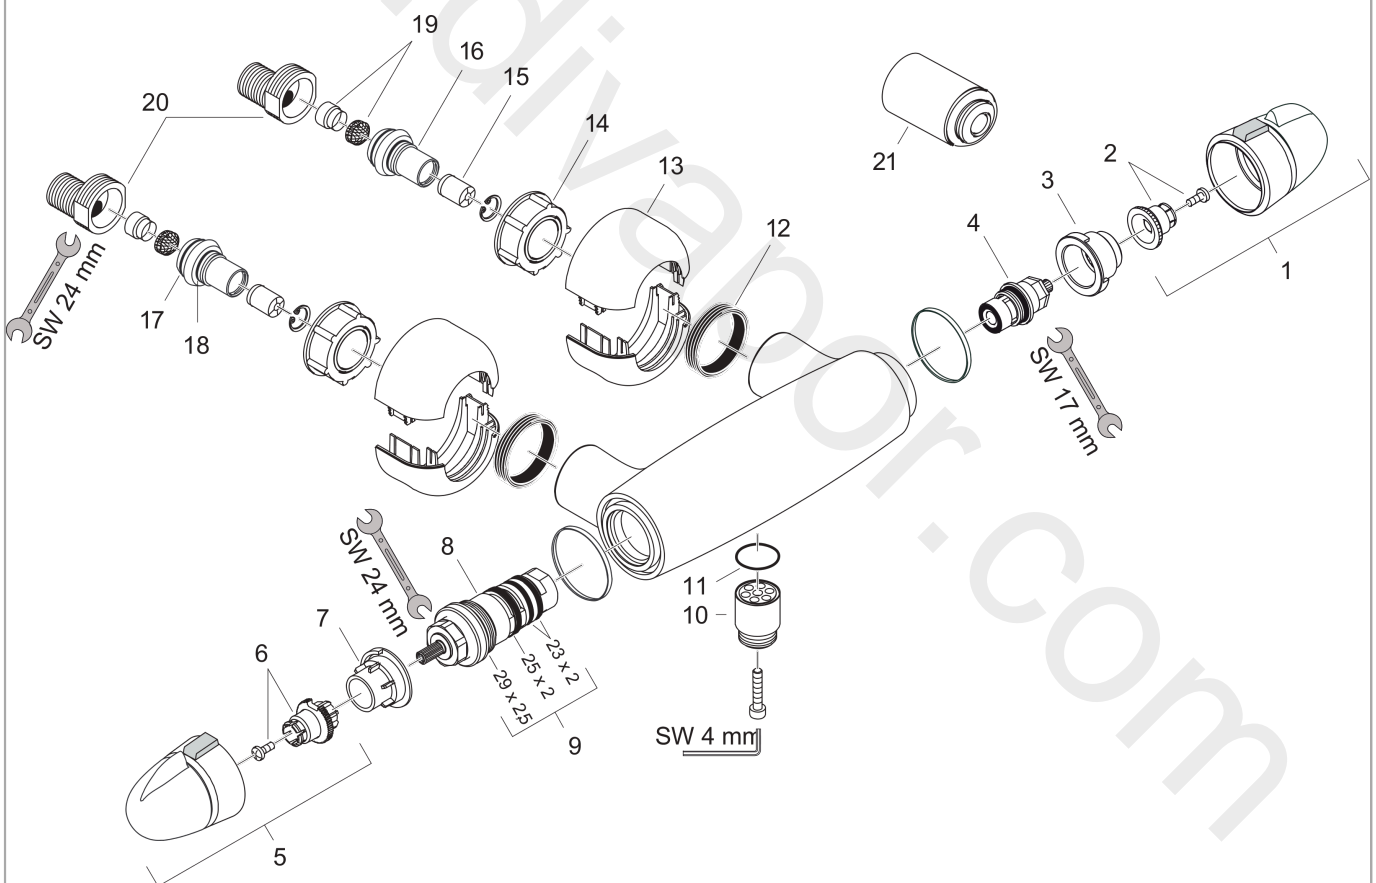

Ecostat 5001 Exposed Thermostatic Shower Mixer G 1/2
Surfaces: Article Number: **36360520**

Exploded Drawing

Year of production: **05/01 - 05/03**

Ecostat 5001 Exposed Thermostatic Shower Mixer G ½

Surfaces: Article Number: **36360520**

Spare part list

Year of production: **05/01 - 05/03**

Pos.		Article Number	Price	PU
1	handle for shut off unit	96518520	-	1
2	handle fixing set	94184000	£ 6,10	1
3	stop ring for flow control	96430000	£ 6,10	1
4	shut off unit	94149000	£ 35,00	1
5	handle for thermostat	96516520	-	1
6	handle fixing set	96469000	£ 6,10	1
7	safety set for temperature control	96470000	£ 6,10	1
8	thermostat cartridge	94282000	£ 137,00	1
9	sealing set	95037000	£ 51,00	1
10	Hose Connection	98556000	£ 35,00	1
11	O-ring 20x1,5	98197000	£ 3,30	1
12	plastic thread	97751000	£ 6,10	1
13	escutcheon Ø 68 mm	96428000	£ 16,10	1
14	sleeve nut	97528000	£ 9,00	1
15	non return valve DW 16	95033000	£ 9,00	1
16	connecting thread	97657000	£ 43,00	1
17	O-ring 20x2,5	92602000	£ 6,10	1
18	O-ring 17x1,5	98137000	£ 3,30	1
19	filter	95039000	£ 6,10	1
20	ball S - unions	13989000	£ 43,00	1
21	extension set 50 mm	96229000	-	1
a	ball s-unions 120 - 180 mm	13988000	£ 137,00	1