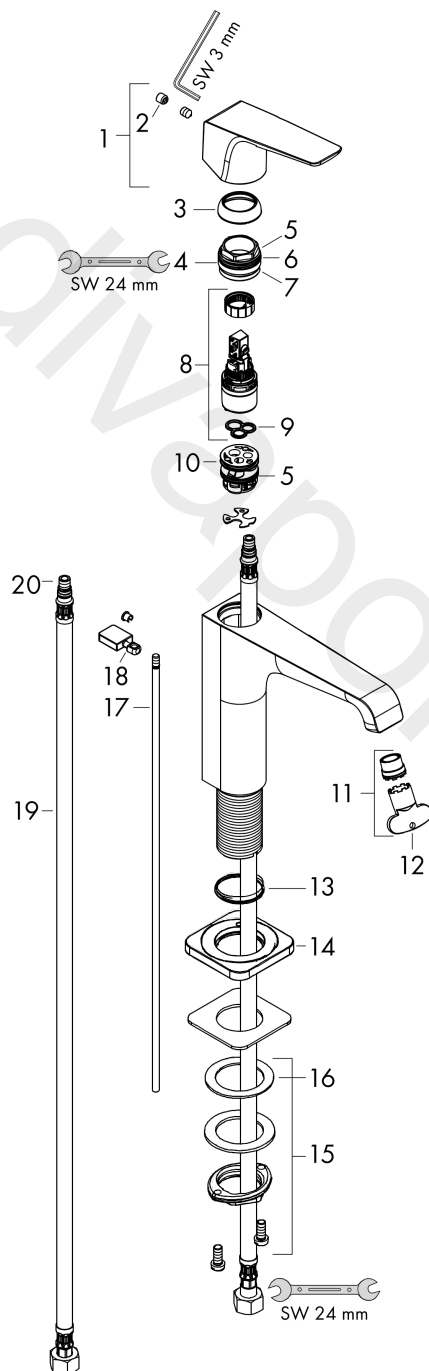

**AXOR Citterio E**  
**Single lever basin mixer 130 with lever handle and pop-up waste set 2 ticks**  
Finish: **Chrome** Article Number: **36154009**

## Flowchart

**AXOR Citterio E**  
**Single lever basin mixer 130 with lever handle and pop-up waste set 2 ticks**  
 Finish: **Chrome** Article Number: **36154009**

## AXOR Citterio E

Single lever basin mixer 130 with lever handle and pop-up waste set 2 ticks

Finish: **Chrome** Article Number: **36154009**

### Spare part list

Year of production: >04/20

Pos.		Article Number	Price	PU
1	handle	92593000	£ 64,00	1
2	screw cover	96762000	£ 3,30	1
3	flange	98863000	£ 51,00	1
4	nut	98864000	£ 43,00	1
5	O-ring 23x2	98398000	£ 3,30	1
6	O-ring 27x1,5	92527000	£ 13,30	1
7	O-ring 25x1,5	98146000	£ 3,30	1
8	cartridge, assy	95973000	£ 79,00	1
9	seal	98865000	£ 35,00	1
10	adapter for cartridge	98866000	£ 35,00	1
11	aerator M16,5x1 (3,8 l/min)	92920000	£ 35,00	1
12	special tool	98987000	£ 9,00	1
13	O-ring 30x1,5	98433000	£ 3,30	1
14	escutcheon	92190000	£ 64,00	1
15	fixing set (Ø 32)	13961000	£ 25,00	1
16	lever collar	97548000	£ 3,30	1
17	pull rod	95128000	£ 51,00	1
18	diverter knob	92197000	£ 25,00	1
19	connection hose 600 mm M8x0,75 G1/2	92482000	£ 43,00	1
20	O-ring 7x1,5	98422000	£ 3,30	1
a	pop up waste	51302000	£ 115,00	1
b	pop up waste	94139007	-	1
c	fixation extension 35 mm	13898000	£ 79,00	1