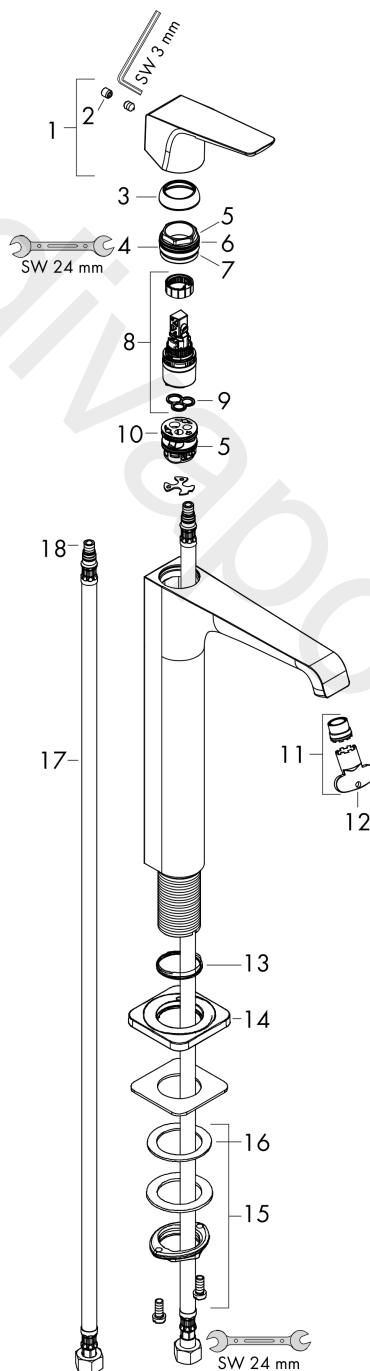

AXOR Citterio E
Single lever basin mixer 250 with lever handle for wash bowls with waste set 3 ticks
Finish: **Chrome** Article Number: **36153009**

Exploded Drawing

Year of production: >04/20

AXOR Citterio E

Single lever basin mixer 250 with lever handle for wash bowls with waste set 3 ticks

Finish: **Chrome** Article Number: **36153009**

Spare part list

Year of production: >04/20

Pos.		Article Number	Price	PU
1	handle	92593000	£ 64,00	1
2	screw cover	96762000	£ 3,30	1
3	flange	98863000	£ 51,00	1
4	nut	98864000	£ 43,00	1
5	O-ring 23x2	98398000	£ 3,30	1
6	O-ring 27x1,5	92527000	£ 13,30	1
7	O-ring 25x1,5	98146000	£ 3,30	1
8	cartridge, assy	95973000	£ 79,00	1
9	seal	98865000	£ 35,00	1
10	adapter for cartridge	98866000	£ 35,00	1
11	aerator M16,5x1 (1,9 l/min)	93178000	£ 20,50	1
12	special tool	98987000	£ 9,00	1
13	O-ring 30x1,5	98433000	£ 3,30	1
14	escutcheon	92190000	£ 64,00	1
15	fixing set (Ø 32)	13961000	£ 25,00	1
16	lever collar	97548000	£ 3,30	1
17	connection hose 900 mm M8x0,75 G½	97489000	£ 35,00	1
18	O-ring 7x1,5	98422000	£ 3,30	1
a	pop up waste	51302000	£ 115,00	1
b	pop up waste	94139007	-	1
c	fixation extension 35 mm	13898000	£ 79,00	1