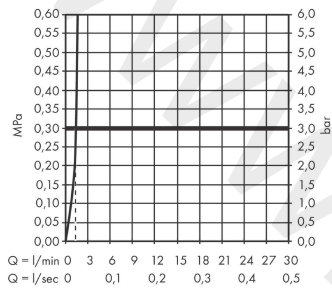

AXOR Citterio E

Single lever basin mixer 250 with lever handle for wash bowls with waste set 3 ticks

Finish: **Chrome** Article Number: **36153009**

Flowchart