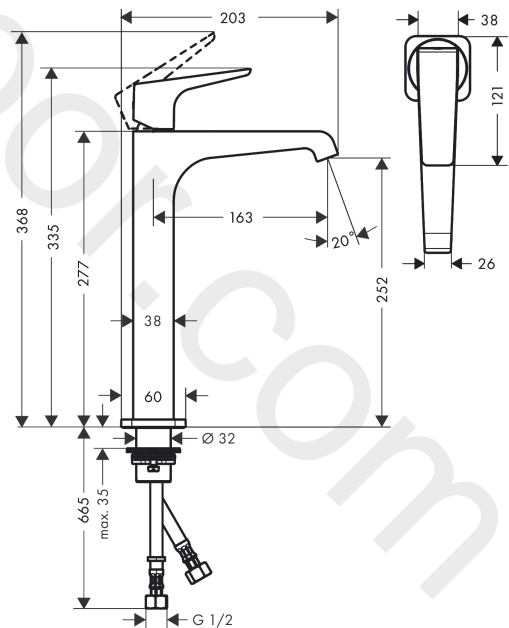

## AXOR Citterio E

Single lever basin mixer 250 with lever handle for wash bowls with waste set 3 ticks

Finish: **Chrome** Article Number: **36153009**

### product features

- consists of: single lever basin mixer, waste set
- ComfortZone 250
- projection: 163 mm
- spout height: 252 mm
- handle variant: lever handle
- maximum flow rate at 3 bar: 1,4 l/min
- ceramic cartridge
- temperature limitation adjustable
- non-closing waste set
- connection type: G ½ connections
- connection dimension: DN15

### Scale drawing

### Spare part list

Year of production: >04/20

Pos.		Article Number	Price	PU
1	handle	92593000	£ 64,00	1
2	screw cover	96762000	£ 3,30	1
3	flange	98863000	£ 51,00	1
4	nut	98864000	£ 43,00	1
5	O-ring 23x2	98398000	£ 3,30	1
6	O-ring 27x1,5	92527000	£ 13,30	1
7	O-ring 25x1,5	98146000	£ 3,30	1
8	cartridge, assy	95973000	£ 79,00	1
9	seal	98865000	£ 35,00	1
10	adapter for cartridge	98866000	£ 35,00	1
11	aerator M16,5x1 (1,9 l/min)	93178000	£ 20,50	1
12	special tool	98987000	£ 9,00	1
13	O-ring 30x1,5	98433000	£ 3,30	1
14	escutcheon	92190000	£ 64,00	1
15	fixing set (Ø 32)	13961000	£ 25,00	1
16	lever collar	97548000	£ 3,30	1
17	connection hose 900 mm M8x0,75 G½	97489000	£ 35,00	1
18	O-ring 7x1,5	98422000	£ 3,30	1
a	pop up waste	51302000	£ 115,00	1
b	pop up waste	94139007	-	1
c	fixation extension 35 mm	13898000	£ 79,00	1