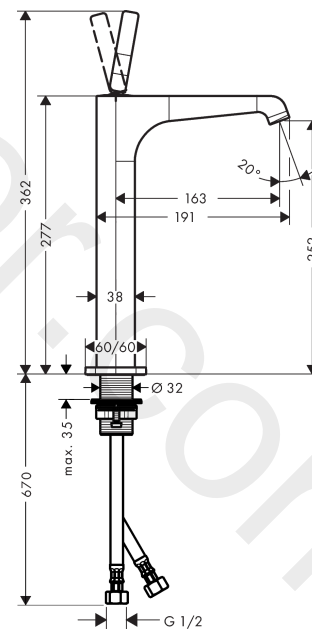

AXOR Citterio E
Single lever basin mixer 250 for wash bowls with waste set 3 ticks
 Finish: **Chrome** Article Number: **36151009**

product features

- consists of: single lever basin mixer, waste set
- ComfortZone 250
- projection: 163 mm
- spout height: 252 mm
- handle variant: pin handle
- maximum flow rate at 3 bar: 1,4 l/min
- ceramic cartridge
- non-closing waste set
- connection type: G ½ connections
- connection dimension: DN15

Technology

Product image

Scale drawing

AXOR Citterio E
Single lever basin mixer 250 for wash bowls with waste set 3 ticks
Finish: **Chrome** Article Number: **36151009**

Flowchart

AXOR Citterio E
Single lever basin mixer 250 for wash bowls with waste set 3 ticks
 Finish: **Chrome** Article Number: **36151009**

Exploded Drawing

Year of production: >04/20

AXOR Citterio E
Single lever basin mixer 250 for wash bowls with waste set 3 ticks
 Finish: **Chrome** Article Number: **36151009**

Spare part list

Year of production: >04/20

Pos.		Article Number	Price	PU
1	escutcheon	92188000	£ 64,00	1
2	O-ring 30x1,5	98433000	£ 3,30	1
3	handle	92189000	£ 51,00	1
4	hollow set screw M6x6	97660000	£ 3,30	1
5	nut	95667000	£ 25,00	1
6	cartridge, assy	92930000	£ 64,00	1
7	O-ring 21,95x1,78	95169000	£ 3,30	1
8	adapter for cartridge	95289000	£ 25,00	1
9	O-ring 26x2	98147000	£ 3,30	1
10	aerator M16,5x1 (1,9 l/min)	93178000	£ 20,50	1
11	special tool	98987000	£ 9,00	1
12	escutcheon	92190000	£ 64,00	1
13	fixing set (Ø 32)	13961000	£ 25,00	1
14	lever collar	97548000	£ 3,30	1
15	connection hose 900 mm M8x0,75 G½	97489000	£ 35,00	1
16	O-ring 7x1,5	98422000	£ 3,30	1
a	waste	50001000	£ 71,00	1
b	fixation extension 35 mm	13898000	£ 79,00	1