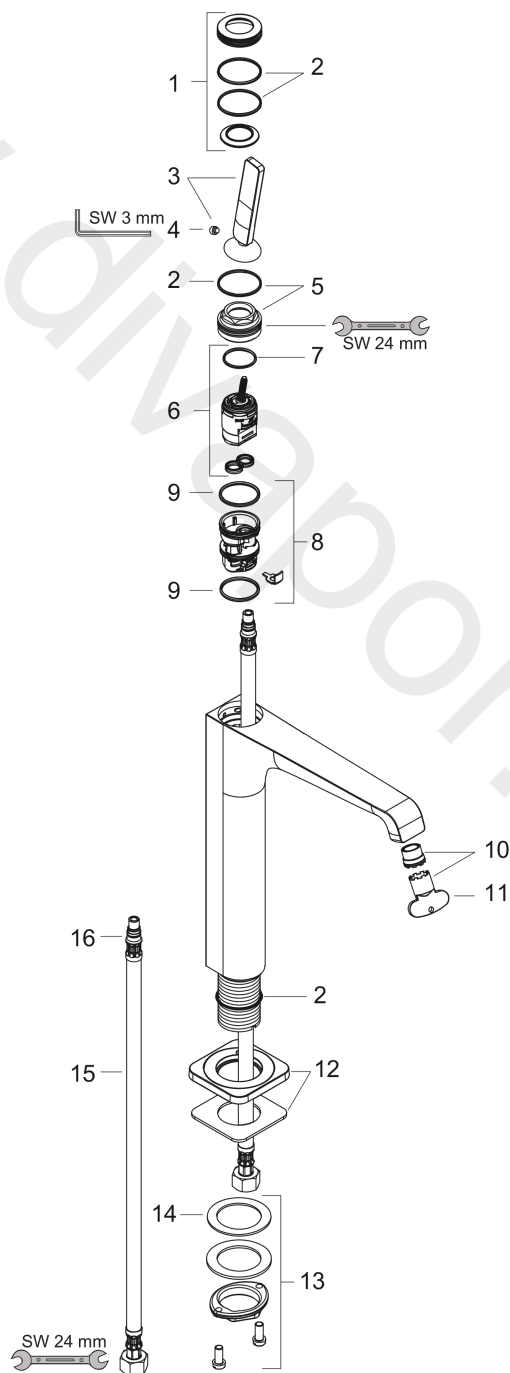

AXOR Citterio E
Single lever basin mixer 250 for wash bowls with waste set 3 ticks
 Finish: **Chrome** Article Number: **36151009**

product features

- consists of: single lever basin mixer, waste set
- ComfortZone 250
- projection: 163 mm
- spout height: 252 mm
- handle variant: pin handle
- maximum flow rate at 3 bar: 1,4 l/min
- ceramic cartridge
- non-closing waste set
- connection type: G ½ connections
- connection dimension: DN15

Technology

Product image

Scale drawing

AXOR Citterio E
Single lever basin mixer 250 for wash bowls with waste set 3 ticks
Finish: **Chrome** Article Number: **36151009**

Flowchart

AXOR Citterio E
Single lever basin mixer 250 for wash bowls with waste set 3 ticks
 Finish: **Chrome** Article Number: **36151009**

Exploded Drawing

Year of production: >04/20

AXOR Citterio E
Single lever basin mixer 250 for wash bowls with waste set 3 ticks
 Finish: **Chrome** Article Number: **36151009**

Spare part list

Year of production: >04/20

Pos.		Article Number	Price	PU
1	escutcheon	92188000	£ 64,00	1
2	O-ring 30x1,5	98433000	£ 3,30	1
3	handle	92189000	£ 51,00	1
4	hollow set screw M6x6	97660000	£ 3,30	1
5	nut	95667000	£ 25,00	1
6	cartridge, assy	92930000	£ 64,00	1
7	O-ring 21,95x1,78	95169000	£ 3,30	1
8	adapter for cartridge	95289000	£ 25,00	1
9	O-ring 26x2	98147000	£ 3,30	1
10	aerator M16,5x1 (1,9 l/min)	93178000	£ 20,50	1
11	special tool	98987000	£ 9,00	1
12	escutcheon	92190000	£ 64,00	1
13	fixing set (Ø 32)	13961000	£ 25,00	1
14	lever collar	97548000	£ 3,30	1
15	connection hose 900 mm M8x0,75 G½	97489000	£ 35,00	1
16	O-ring 7x1,5	98422000	£ 3,30	1
a	waste	50001000	£ 71,00	1
b	fixation extension 35 mm	13898000	£ 79,00	1