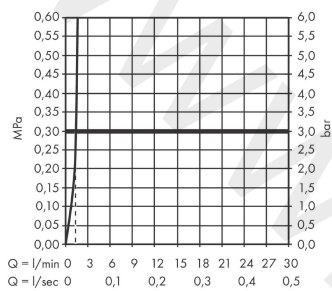

AXOR Citterio E
Single lever basin mixer 250 for wash bowls with waste set 3 ticks
 Finish: **Chrome** Article Number: **36151009**

product features

- consists of: single lever basin mixer, waste set
- ComfortZone 250
- projection: 163 mm
- spout height: 252 mm
- handle variant: pin handle
- maximum flow rate at 3 bar: 1,4 l/min
- ceramic cartridge
- non-closing waste set
- connection type: G ½ connections
- connection dimension: DN15

Technology

Product image

Scale drawing

AXOR Citterio E
Single lever basin mixer 250 for wash bowls with waste set 3 ticks
Finish: **Chrome** Article Number: **36151009**

Flowchart

AXOR Citterio E
Single lever basin mixer 250 for wash bowls with waste set 3 ticks
 Finish: **Chrome** Article Number: **36151009**