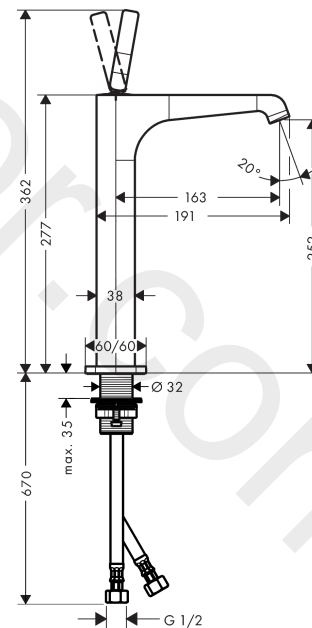

AXOR Citterio E

Single lever basin mixer 250 for wash bowls with waste set 2 ticks

Finish: **Chrome** Article Number: **36150009**

product features

- consists of: single lever basin mixer, waste set
- ComfortZone 250
- projection: 163 mm
- spout height: 252 mm
- handle variant: pin handle
- spray type: laminar spray
- maximum flow rate at 3 bar: 3,5 l/min
- ceramic cartridge
- non-closing waste set
- connection type: G ½ connections
- connection dimension: DN15

Technology

Product image

Scale drawing

AXOR Citterio E
Single lever basin mixer 250 for wash bowls with waste set 2 ticks
Finish: **Chrome** Article Number: **36150009**

Flowchart

AXOR Citterio E
Single lever basin mixer 250 for wash bowls with waste set 2 ticks
Finish: **Chrome** Article Number: **36150009**

Exploded Drawing

Year of production: >04/20

AXOR Citterio E
Single lever basin mixer 250 for wash bowls with waste set 2 ticks
 Finish: **Chrome** Article Number: **36150009**

Spare part list

Year of production: >04/20

Pos.		Article Number	Price	PU
1	escutcheon	92188000	£ 64,00	1
2	O-ring 30x1,5	98433000	£ 3,30	1
3	handle	92189000	£ 51,00	1
4	hollow set screw M6x6	97660000	£ 3,30	1
5	nut	95667000	£ 25,00	1
6	cartridge, assy	92930000	£ 64,00	1
7	O-ring 21,95x1,78	95169000	£ 3,30	1
8	adapter for cartridge	95289000	£ 25,00	1
9	O-ring 26x2	98147000	£ 3,30	1
10	aerator M16,5x1 (3,8 l/min)	92920000	£ 35,00	1
11	special tool	98987000	£ 9,00	1
12	escutcheon	92190000	£ 64,00	1
13	fixing set (Ø 32)	13961000	£ 25,00	1
14	lever collar	97548000	£ 3,30	1
15	connection hose 900 mm M8x0,75 G½	97489000	£ 35,00	1
16	O-ring 7x1,5	98422000	£ 3,30	1
a	waste	50001000	£ 71,00	1
b	fixation extension 35 mm	13898000	£ 79,00	1