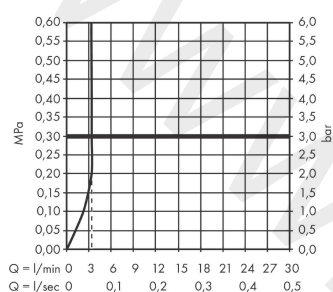

AXOR Citterio E
Single lever basin mixer 250 for wash bowls with waste set 2 ticks
Finish: **Chrome** Article Number: **36150009**

Flowchart