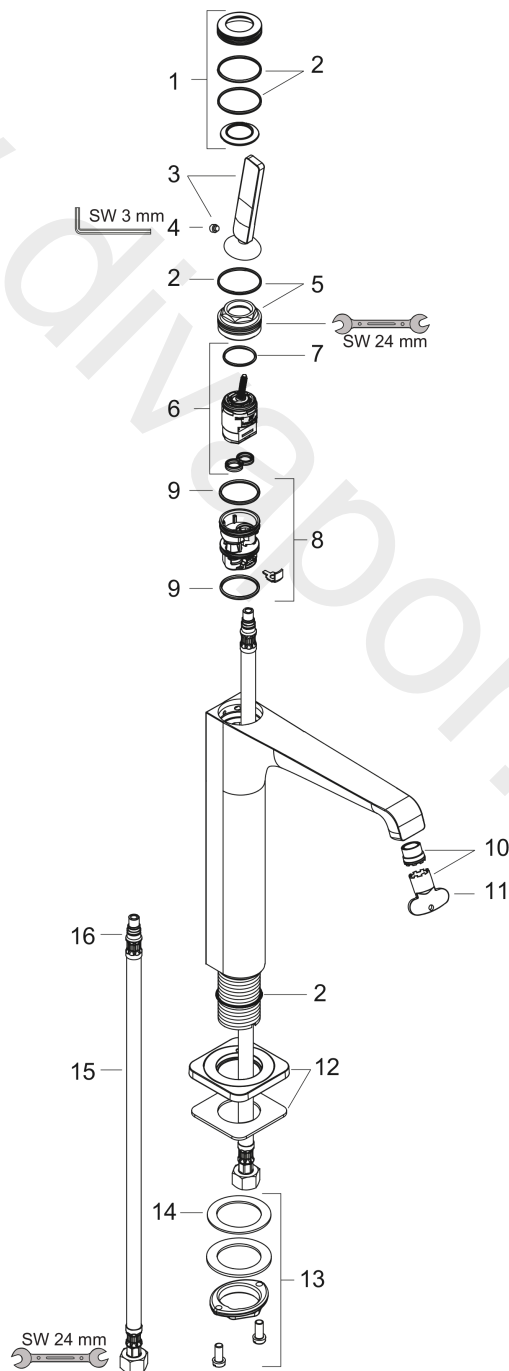

AXOR Citterio E

Single lever basin mixer 250 for wash bowls with waste set 2 ticks

Finish: **Chrome** Article Number: **36150009**

product features

- consists of: single lever basin mixer, waste set
- ComfortZone 250
- projection: 163 mm
- spout height: 252 mm
- handle variant: pin handle
- spray type: laminar spray
- maximum flow rate at 3 bar: 3,5 l/min
- ceramic cartridge
- non-closing waste set
- connection type: G ½ connections
- connection dimension: DN15

Technology

Product image

Scale drawing

AXOR Citterio E
Single lever basin mixer 250 for wash bowls with waste set 2 ticks
Finish: **Chrome** Article Number: **36150009**

Flowchart

AXOR Citterio E
Single lever basin mixer 250 for wash bowls with waste set 2 ticks
Finish: **Chrome** Article Number: **36150009**

Exploded Drawing

Year of production: >04/20

AXOR Citterio E
Single lever basin mixer 250 for wash bowls with waste set 2 ticks
 Finish: **Chrome** Article Number: **36150009**

Spare part list

Year of production: >04/20

Pos.		Article Number	Price	PU
1	escutcheon	92188000	£ 64,00	1
2	O-ring 30x1,5	98433000	£ 3,30	1
3	handle	92189000	£ 51,00	1
4	hollow set screw M6x6	97660000	£ 3,30	1
5	nut	95667000	£ 25,00	1
6	cartridge, assy	92930000	£ 64,00	1
7	O-ring 21,95x1,78	95169000	£ 3,30	1
8	adapter for cartridge	95289000	£ 25,00	1
9	O-ring 26x2	98147000	£ 3,30	1
10	aerator M16,5x1 (3,8 l/min)	92920000	£ 35,00	1
11	special tool	98987000	£ 9,00	1
12	escutcheon	92190000	£ 64,00	1
13	fixing set (Ø 32)	13961000	£ 25,00	1
14	lever collar	97548000	£ 3,30	1
15	connection hose 900 mm M8x0,75 G½	97489000	£ 35,00	1
16	O-ring 7x1,5	98422000	£ 3,30	1
a	waste	50001000	£ 71,00	1
b	fixation extension 35 mm	13898000	£ 79,00	1