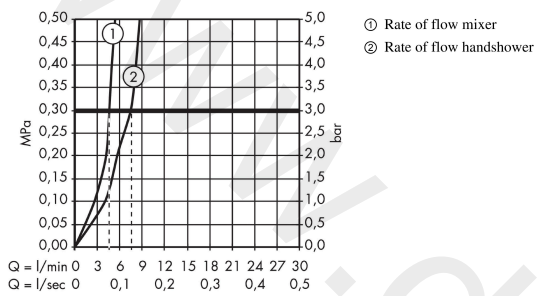

AXOR Citterio E

Single lever basin mixer 130 with bidette hand shower and shower hose 1.60 m

Finish: Chrome Article Number: 36130000

Flowchart