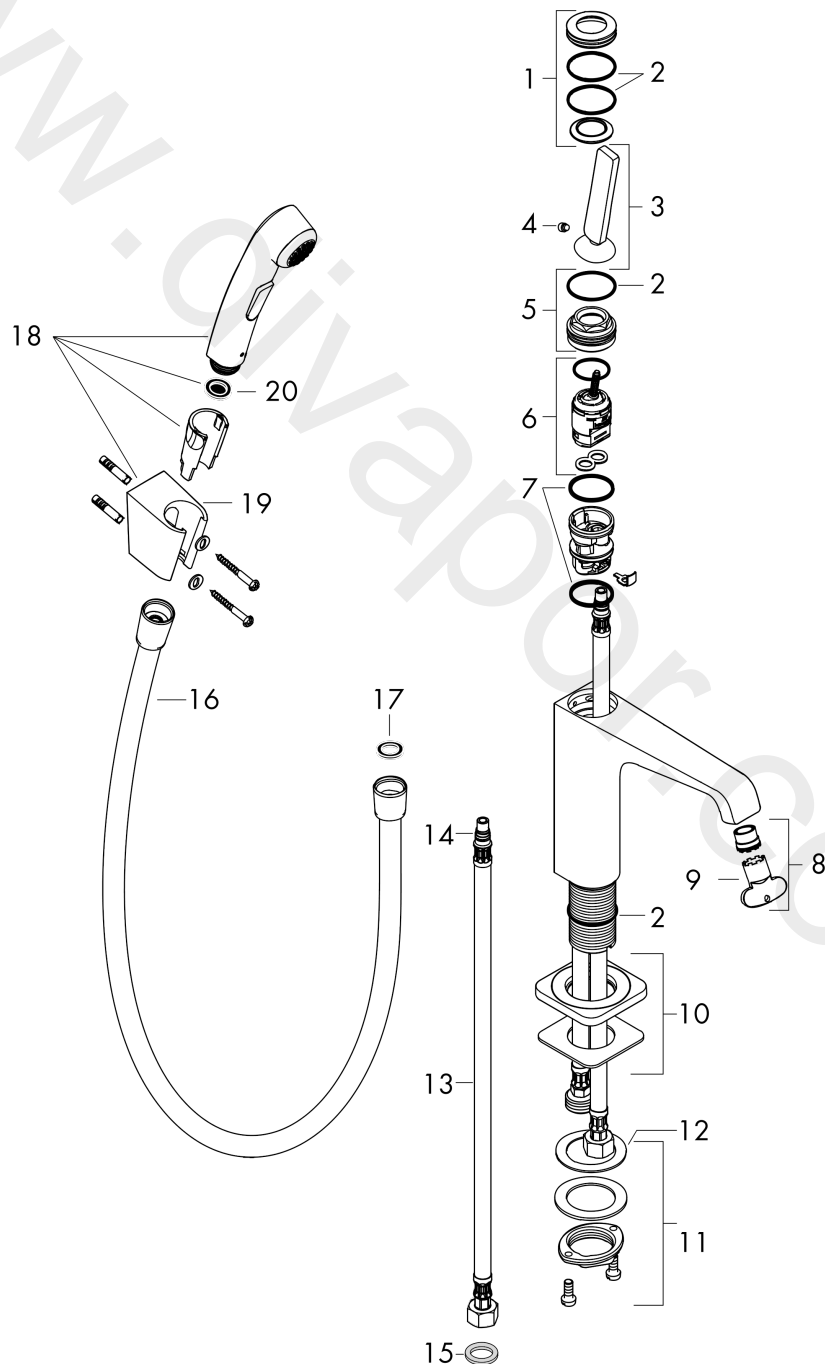

AXOR Citterio E

Single lever basin mixer 130 with bidette hand shower and shower hose 1.60 m

Finish: **Chrome** Article Number: **36130000**

product features

- consists of: single lever basin mixer, bidette hand shower, shower holder, shower hose, waste set
- ComfortZone 130
- projection: 143 mm
- spout height: 126 mm
- spray type: normal spray
- spray type Bidette: shower spray
- maximum flow rate at 3 bar: 5 l/min
- ceramic cartridge
- suitable for continuous flow water heaters
- push-open waste set G 1¼
- connection type: G ¾ connections
- connection dimension: DN15

Finish: Chrome Article Number: 36130000

Flowchart

AXOR Citterio E
Single lever basin mixer 130 with bidette hand shower and shower hose 1.60 m
 Finish: **Chrome** Article Number: **36130000**

Exploded Drawing

Year of production: >06/16

AXOR Citterio E

Single lever basin mixer 130 with bidette hand shower and shower hose 1.60 m

Finish: **Chrome** Article Number: **36130000**

Spare part list

Year of production: >06/16

Pos.		Article Number	Price	PU
1	escutcheon	92188000	£ 64,00	1
2	O-ring 30x1,5	98433000	£ 3,30	1
3	handle	92189000	£ 51,00	1
4	hollow set screw M6x6	97660000	£ 3,30	1
5	nut	95667000	£ 25,00	1
6	cartridge, assy	96339000	£ 79,00	1
7	O-ring 26x2	98147000	£ 3,30	1
8	aerator laminar M16,5x1 (5 l/min)	95382000	£ 43,00	1
9	special tool	98987000	£ 9,00	1
10	escutcheon	92190000	£ 64,00	1
11	fixing set (Ø 32)	13961000	£ 25,00	1
12	lever collar	97548000	£ 3,30	1
13	connection hose 600 mm M8x0,75 G3/8	96556000	£ 25,00	1
14	O-ring 7x1,5	98422000	£ 3,30	1
15	sealing set	95581000	£ 6,10	1
16	shower hose Isiflex'B 1,60 m	28276000	£ 38,00	1
17	seal	98058000	£ 3,30	1
18	handshower	96907000	£ 84,00	1
19	shower holder	28331000	£ 43,00	1
20	filter packing	94246000	£ 3,30	1
a	push-open waste set	50100000	£ 78,00	1
b	fixation extension 35 mm	13898000	£ 79,00	1