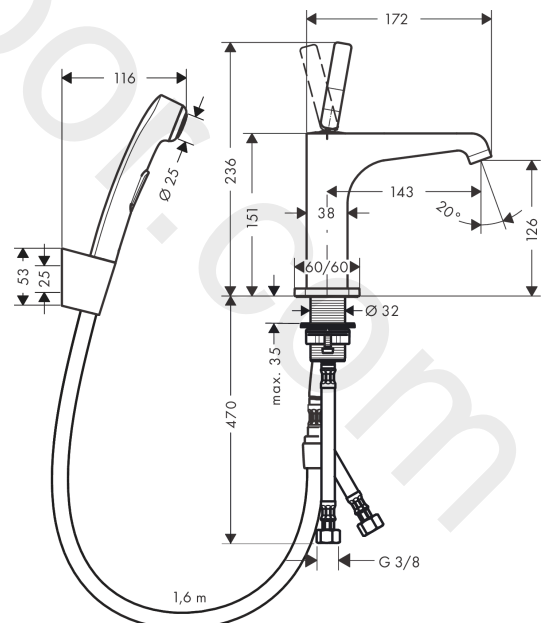

AXOR Citterio E

Single lever basin mixer 130 with bidette hand shower and shower hose 1.60 m

Finish: **Chrome** Article Number: **36130000**

product features

- consists of: single lever basin mixer, bidette hand shower, shower holder, shower hose, waste set
- ComfortZone 130
- projection: 143 mm
- spout height: 126 mm
- spray type: normal spray
- spray type Bidette: shower spray
- maximum flow rate at 3 bar: 5 l/min
- ceramic cartridge
- suitable for continuous flow water heaters
- push-open waste set G 1¼
- connection type: G ¾ connections
- connection dimension: DN15

Article Details

Price excl. VAT

537,50 £

Technology

Product image

Scale drawing

AXOR Citterio E

Single lever basin mixer 130 with bidette hand shower and shower hose 1.60 m

Finish: Chrome Article Number: 36130000

Flowchart

AXOR Citterio E
Single lever basin mixer 130 with bidette hand shower and shower hose 1.60 m
 Finish: **Chrome** Article Number: **36130000**

Exploded Drawing

Pos.		Article Number	Price	PU
1	escutcheon	92188000	£ 64,00	1
2	O-ring 30x1,5	98433000	£ 3,30	1
3	handle	92189000	£ 51,00	1
4	hollow set screw M6x6	97660000	£ 3,30	1
5	nut	95667000	£ 25,00	1
6	cartridge, assy	96339000	£ 79,00	1
7	O-ring 26x2	98147000	£ 3,30	1
8	aerator laminar M16,5x1 (5 l/min)	95382000	£ 43,00	1
9	special tool	98987000	£ 9,00	1
10	escutcheon	92190000	£ 64,00	1
11	fixing set (Ø 32)	13961000	£ 25,00	1
12	lever collar	97548000	£ 3,30	1
13	connection hose 600 mm M8x0,75 G3/8	96556000	£ 25,00	1
14	O-ring 7x1,5	98422000	£ 3,30	1
15	sealing set	95581000	£ 6,10	1
16	shower hose Isiflex'B 1,60 m	28276000	£ 38,00	1
17	seal	98058000	£ 3,30	1
18	handshower	96907000	£ 84,00	1
19	shower holder	28331000	£ 43,00	1
20	filter packing	94246000	£ 3,30	1
a	push-open waste set	50100000	£ 78,00	1
b	fixation extension 35 mm	13898000	£ 79,00	1