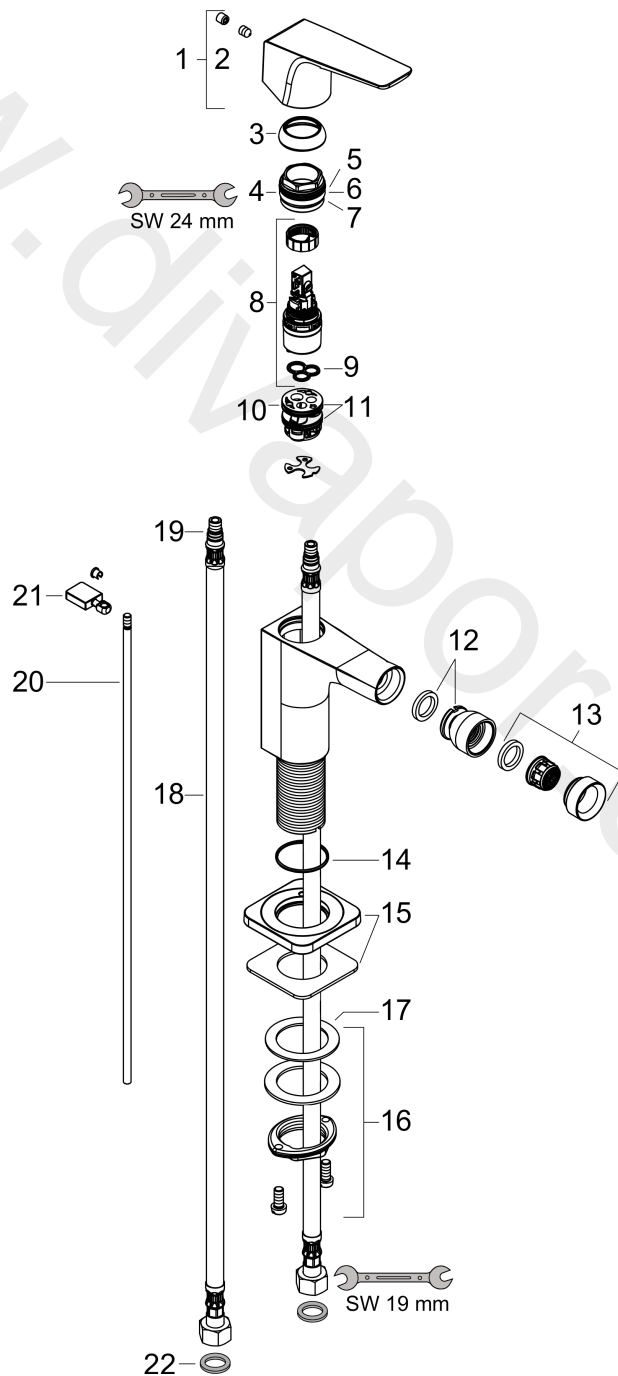

AXOR Citterio E
Single lever bidet mixer with lever handle and pop-up waste set
Surfaces: Article Number: **36121000**

Exploded Drawing

Year of production: **04/15 - 01/16**

AXOR Citterio E

Single lever bidet mixer with lever handle and pop-up waste set

Surfaces: Article Number: **36121000**

Spare part list

Year of production: **04/15 - 01/16**

Pos.		Article Number	Price	PU
1	handle	92593000	£ 64,00	1
2	screw cover	96762000	£ 3,30	1
3	flange	98863000	£ 51,00	1
4	nut	98864000	£ 43,00	1
5	O-Ring 22x2	98185000	£ 3,30	1
6	O-ring 28x1,5	98421000	£ 3,30	1
7	O-ring 25x1,5	98146000	£ 3,30	1
8	cartridge, assy	97685000	£ 64,00	1
9	seal	98865000	£ 35,00	1
10	adapter for cartridge	98866000	£ 35,00	1
11	O-ring 23x2	98398000	£ 3,30	1
12	ball joint	96050000	£ 43,00	1
13	aerator M24x1 (7 l/min)	94005000	£ 25,00	1
14	O-ring 30x1,5	98433000	£ 3,30	1
15	escutcheon	92190000	£ 64,00	1
16	fixing set (Ø 32)	13961000	£ 25,00	1
17	lever collar	97548000	£ 3,30	1
18	connection hose 600 mm M8x0,75 G3/8	96556000	£ 25,00	1
19	O-ring 7x1,5	98422000	£ 3,30	1
20	pull rod	95128000	£ 51,00	1
21	diverter knob	92197000	£ 25,00	1
22	sealing set	95581000	£ 6,10	1
a	pop up waste	94139000	£ 96,00	1
b	fixation extension 35 mm	13898000	£ 79,00	1