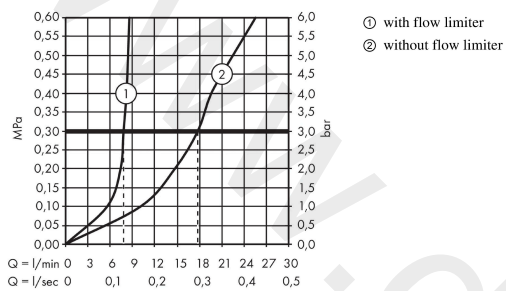

AXOR Citterio E
Single lever bidet mixer with pin handle and pop-up waste set
Finish: **Brushed Brass** Article Number: **36120950**

Flowchart