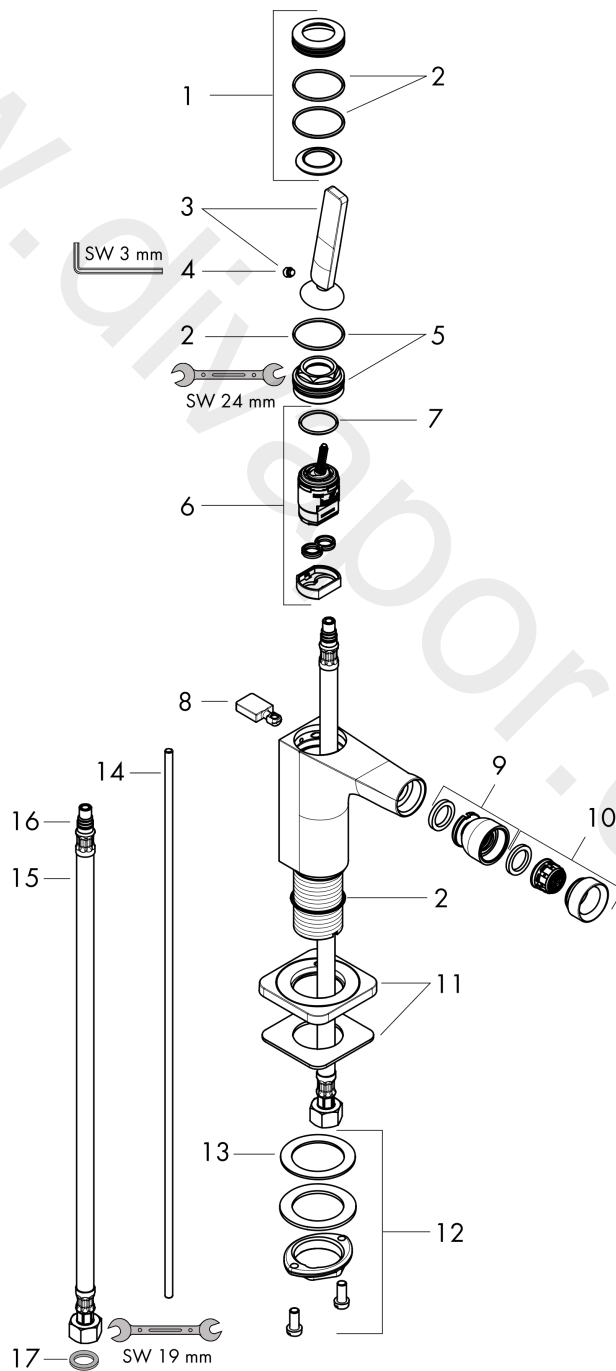

**AXOR Citterio E**  
**Single lever bidet mixer with pin handle and pop-up waste set**  
 Finish: **Brushed Brass** Article Number: **36120950**

**product features**

- consists of: single lever bidet mixer, waste set
- projection: 114 mm
- spout height: 105 mm
- aerator with ball pivot
- spray type: normal spray
- maximum flow rate at 3 bar: 7,2 l/min
- ceramic cartridge
- suitable for continuous flow water heaters
- pop-up waste set G 1¼
- connection type: G ¾ connections
- connection dimension: DN15

## Flowchart

**AXOR Citterio E**  
**Single lever bidet mixer with pin handle and pop-up waste set**  
 Finish: **Brushed Brass** Article Number: **36120950**

## Exploded Drawing

Year of production: >11/16

**AXOR Citterio E**  
**Single lever bidet mixer with pin handle and pop-up waste set**  
 Finish: **Brushed Brass** Article Number: **36120950**

## Spare part list

Year of production: >11/16

Pos.		Article Number	Price	PU
1	escutcheon	92188950	£ 96,00	1
2	O-ring 30x1,5	98433000	£ 3,30	1
3	handle	92189950	£ 76,50	1
4	hollow set screw M6x6	97660000	£ 3,30	1
5	nut	95667000	£ 25,00	1
6	cartridge, assy	96339000	£ 79,00	1
7	O-ring 21,95x1,78	95169000	£ 3,30	1
8	diverter knob	92197950	£ 37,50	1
9	ball joint	96050950	£ 64,50	1
10	aerator M24x1 (7 l/min)	94005950	£ 37,50	1
11	escutcheon	92190950	£ 96,00	1
12	fixing set (Ø 32)	13961000	£ 25,00	1
13	lever collar	97548000	£ 3,30	1
14	pull rod	95128950	£ 76,50	1
15	connection hose 600 mm M8x0,75 G3/8	95664000	£ 35,00	1
16	O-ring 7x1,5	98422000	£ 3,30	1
17	sealing set	95581000	£ 6,10	1
a	fixation extension 35 mm	13898000	£ 79,00	1
b	pop up waste	94139950	£ 144,00	1