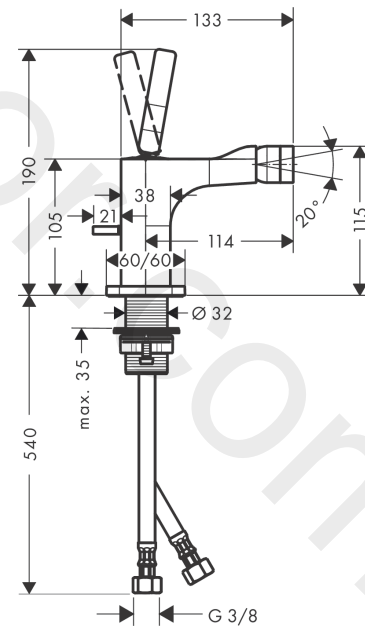

Scale drawing