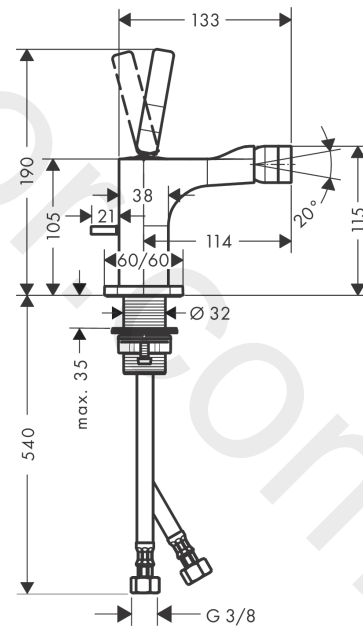

AXOR Citterio E
Single lever bidet mixer with pin handle and pop-up waste set
 Finish: **Brushed Nickel** Article Number: **36120820**

product features

- consists of: single lever bidet mixer, waste set
- projection: 114 mm
- spout height: 105 mm
- aerator with ball pivot
- spray type: normal spray
- maximum flow rate at 3 bar: 7,2 l/min
- ceramic cartridge
- suitable for continuous flow water heaters
- pop-up waste set G 1¼
- connection type: G ¾ connections
- connection dimension: DN15

Article Details

Price excl. VAT 662,50 £

Technology

Product image

Scale drawing

AXOR Citterio E
Single lever bidet mixer with pin handle and pop-up waste set
Finish: **Brushed Nickel** Article Number: **36120820**

Flowchart

AXOR Citterio E
Single lever bidet mixer with pin handle and pop-up waste set
 Finish: **Brushed Nickel** Article Number: **36120820**

Exploded Drawing

Year of production: >11/16

AXOR Citterio E
Single lever bidet mixer with pin handle and pop-up waste set
 Finish: **Brushed Nickel** Article Number: **36120820**

Spare part list

Year of production: >11/16

Pos.		Article Number	Price	PU
1	escutcheon	92188820	£ 96,00	1
2	O-ring 30x1,5	98433000	£ 3,30	1
3	handle	92189820	£ 76,50	1
4	hollow set screw M6x6	97660000	£ 3,30	1
5	nut	95667000	£ 25,00	1
6	cartridge, assy	96339000	£ 79,00	1
7	O-ring 21,95x1,78	95169000	£ 3,30	1
8	diverter knob	92197820	£ 38,00	1
9	ball joint	96050820	£ 64,00	1
10	aerator M24x1 (7 l/min)	94005820	£ 43,00	1
11	escutcheon	92190820	£ 96,00	1
12	fixing set (Ø 32)	13961000	£ 25,00	1
13	lever collar	97548000	£ 3,30	1
14	pull rod	95128820	£ 79,00	1
15	connection hose 600 mm M8x0,75 G3/8	95664000	£ 35,00	1
16	O-ring 7x1,5	98422000	£ 3,30	1
17	sealing set	95581000	£ 6,10	1
a	fixation extension 35 mm	13898000	£ 79,00	1
b	pop up waste	94139820	£ 173,00	1