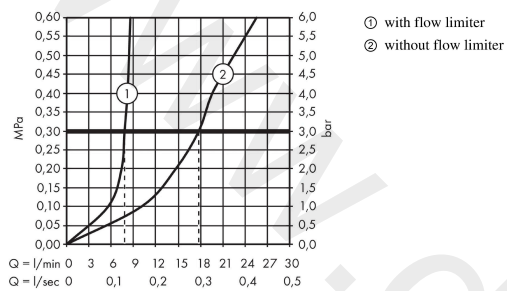

AXOR Citterio E
Single lever bidet mixer with pin handle and pop-up waste set
Finish: **Brushed Nickel** Article Number: **36120820**

Flowchart