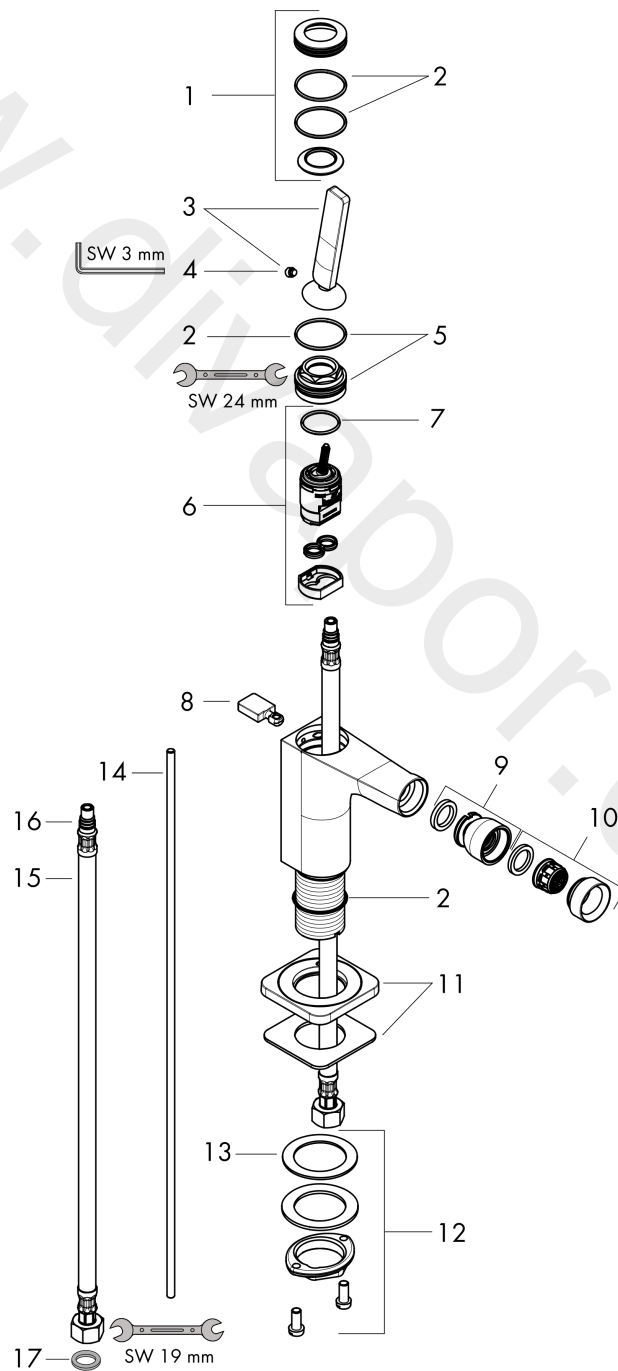

AXOR Citterio E
Single lever bidet mixer with pin handle and pop-up waste set
 Finish: **Brushed Nickel** Article Number: **36120820**

product features

- consists of: single lever bidet mixer, waste set
- projection: 114 mm
- spout height: 105 mm
- aerator with ball pivot
- spray type: normal spray
- maximum flow rate at 3 bar: 7,2 l/min
- ceramic cartridge
- suitable for continuous flow water heaters
- pop-up waste set G 1¼
- connection type: G ¾ connections
- connection dimension: DN15

Article Details

Price excl. VAT 662,50 £

Technology

Product image

Scale drawing

AXOR Citterio E
Single lever bidet mixer with pin handle and pop-up waste set
Finish: **Brushed Nickel** Article Number: **36120820**

Flowchart

AXOR Citterio E
Single lever bidet mixer with pin handle and pop-up waste set
 Finish: **Brushed Nickel** Article Number: **36120820**

Exploded Drawing

Year of production: >11/16

AXOR Citterio E
Single lever bidet mixer with pin handle and pop-up waste set
 Finish: **Brushed Nickel** Article Number: **36120820**

Spare part list

Year of production: >11/16

Pos.		Article Number	Price	PU
1	escutcheon	92188820	£ 96,00	1
2	O-ring 30x1,5	98433000	£ 3,30	1
3	handle	92189820	£ 76,50	1
4	hollow set screw M6x6	97660000	£ 3,30	1
5	nut	95667000	£ 25,00	1
6	cartridge, assy	96339000	£ 79,00	1
7	O-ring 21,95x1,78	95169000	£ 3,30	1
8	diverter knob	92197820	£ 38,00	1
9	ball joint	96050820	£ 64,00	1
10	aerator M24x1 (7 l/min)	94005820	£ 43,00	1
11	escutcheon	92190820	£ 96,00	1
12	fixing set (Ø 32)	13961000	£ 25,00	1
13	lever collar	97548000	£ 3,30	1
14	pull rod	95128820	£ 79,00	1
15	connection hose 600 mm M8x0,75 G3/8	95664000	£ 35,00	1
16	O-ring 7x1,5	98422000	£ 3,30	1
17	sealing set	95581000	£ 6,10	1
a	fixation extension 35 mm	13898000	£ 79,00	1
b	pop up waste	94139820	£ 173,00	1