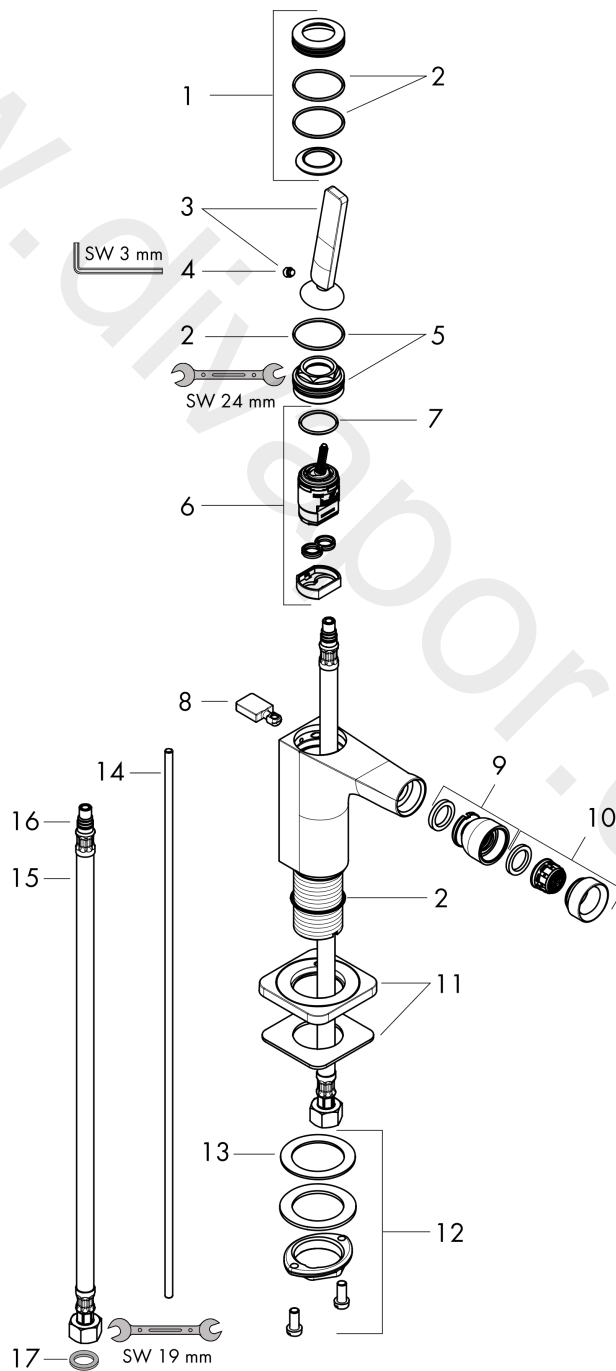

AXOR Citterio E
Single lever bidet mixer with pin handle and pop-up waste set
 Finish: **Stainless Steel Optic** Article Number: **36120800**

product features

- consists of: single lever bidet mixer, waste set
- projection: 114 mm
- spout height: 105 mm
- aerator with ball pivot
- spray type: normal spray
- maximum flow rate at 3 bar: 7,2 l/min
- ceramic cartridge
- suitable for continuous flow water heaters
- pop-up waste set G 1¼
- connection type: G ¾ connections
- connection dimension: DN15

Article Details

Price excl. VAT 662,50 £

Technology

Product image

Scale drawing

AXOR Citterio E

Single lever bidet mixer with pin handle and pop-up waste set

Finish: **Stainless Steel Optic** Article Number: **36120800**

Flowchart

AXOR Citterio E
Single lever bidet mixer with pin handle and pop-up waste set
 Finish: **Stainless Steel Optic** Article Number: **36120800**

Exploded Drawing

Year of production: >11/16

AXOR Citterio E
Single lever bidet mixer with pin handle and pop-up waste set
 Finish: **Stainless Steel Optic** Article Number: **36120800**

Spare part list

Year of production: >11/16

Pos.		Article Number	Price	PU
1	escutcheon	92188800	£ 96,00	1
2	O-ring 30x1,5	98433000	£ 3,30	1
3	handle	92189800	£ 76,00	1
4	hollow set screw M6x6	97660000	£ 3,30	1
5	nut	95667000	£ 25,00	1
6	cartridge, assy	96339000	£ 79,00	1
7	O-ring 21,95x1,78	95169000	£ 3,30	1
8	diverter knob	92197800	£ 38,00	1
9	ball joint	96050800	£ 64,50	1
10	aerator M24x1 (7 l/min)	94005800	£ 20,50	1
11	escutcheon	92190800	£ 96,00	1
12	fixing set (Ø 32)	13961000	£ 25,00	1
13	lever collar	97548000	£ 3,30	1
14	pull rod	95128800	£ 76,50	1
15	connection hose 600 mm M8x0,75 G3/8	95664000	£ 35,00	1
16	O-ring 7x1,5	98422000	£ 3,30	1
17	sealing set	95581000	£ 6,10	1
a	fixation extension 35 mm	13898000	£ 79,00	1
b	pop up waste	94139800	£ 173,00	1