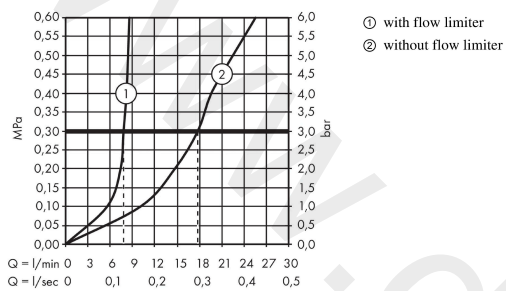

AXOR Citterio E

Single lever bidet mixer with pin handle and pop-up waste set

Finish: **Stainless Steel Optic** Article Number: **36120800**

Flowchart