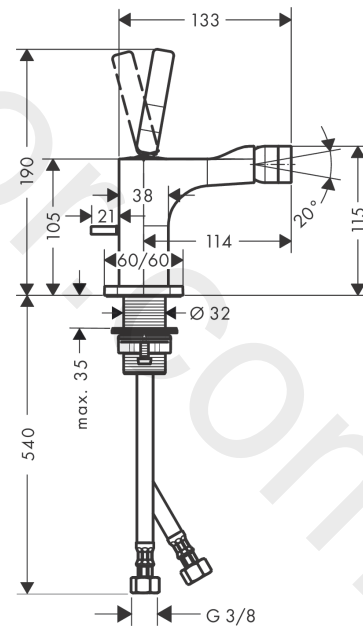

AXOR Citterio E
Single lever bidet mixer with pin handle and pop-up waste set
 Finish: **Stainless Steel Optic** Article Number: **36120800**

product features

- consists of: single lever bidet mixer, waste set
- projection: 114 mm
- spout height: 105 mm
- aerator with ball pivot
- spray type: normal spray
- maximum flow rate at 3 bar: 7,2 l/min
- ceramic cartridge
- suitable for continuous flow water heaters
- pop-up waste set G 1¼
- connection type: G ¾ connections
- connection dimension: DN15

Article Details

Price excl. VAT 662,50 £

Technology

Product image

Scale drawing

AXOR Citterio E

Single lever bidet mixer with pin handle and pop-up waste set

Finish: **Stainless Steel Optic** Article Number: **36120800**

Flowchart

AXOR Citterio E
Single lever bidet mixer with pin handle and pop-up waste set
 Finish: **Stainless Steel Optic** Article Number: **36120800**

Exploded Drawing

Year of production: >11/16

AXOR Citterio E
Single lever bidet mixer with pin handle and pop-up waste set
 Finish: **Stainless Steel Optic** Article Number: **36120800**

Spare part list

Year of production: >11/16

Pos.		Article Number	Price	PU
1	escutcheon	92188800	£ 96,00	1
2	O-ring 30x1,5	98433000	£ 3,30	1
3	handle	92189800	£ 76,00	1
4	hollow set screw M6x6	97660000	£ 3,30	1
5	nut	95667000	£ 25,00	1
6	cartridge, assy	96339000	£ 79,00	1
7	O-ring 21,95x1,78	95169000	£ 3,30	1
8	diverter knob	92197800	£ 38,00	1
9	ball joint	96050800	£ 64,50	1
10	aerator M24x1 (7 l/min)	94005800	£ 20,50	1
11	escutcheon	92190800	£ 96,00	1
12	fixing set (Ø 32)	13961000	£ 25,00	1
13	lever collar	97548000	£ 3,30	1
14	pull rod	95128800	£ 76,50	1
15	connection hose 600 mm M8x0,75 G3/8	95664000	£ 35,00	1
16	O-ring 7x1,5	98422000	£ 3,30	1
17	sealing set	95581000	£ 6,10	1
a	fixation extension 35 mm	13898000	£ 79,00	1
b	pop up waste	94139800	£ 173,00	1