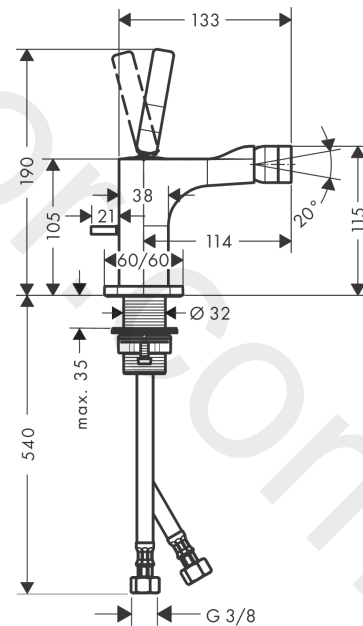

AXOR Citterio E

Single lever bidet mixer with pin handle and pop-up waste set

Finish: **Brushed Black Chrome** Article Number: **36120340**

product features

- consists of: single lever bidet mixer, waste set
- projection: 114 mm
- spout height: 105 mm
- aerator with ball pivot
- spray type: normal spray
- maximum flow rate at 3 bar: 7,2 l/min
- ceramic cartridge
- suitable for continuous flow water heaters
- pop-up waste set G 1¼
- connection type: G ¾ connections
- connection dimension: DN15

Article Details

Price excl. VAT

662,50 £

Technology

Product image

Scale drawing

AXOR Citterio E
Single lever bidet mixer with pin handle and pop-up waste set
 Finish: **Brushed Black Chrome** Article Number: **36120340**

Flowchart

AXOR Citterio E
Single lever bidet mixer with pin handle and pop-up waste set
 Finish: **Brushed Black Chrome** Article Number: **36120340**

Exploded Drawing

Year of production: >11/16

AXOR Citterio E
Single lever bidet mixer with pin handle and pop-up waste set
 Finish: **Brushed Black Chrome** Article Number: **36120340**

Spare part list

Year of production: >11/16

Pos.		Article Number	Price	PU
1	escutcheon	92188340	£ 96,00	1
2	O-ring 30x1,5	98433000	£ 3,30	1
3	handle	92189340	£ 76,00	1
4	hollow set screw M6x6	97660000	£ 3,30	1
5	nut	95667000	£ 25,00	1
6	cartridge, assy	96339000	£ 79,00	1
7	O-ring 21,95x1,78	95169000	£ 3,30	1
8	diverter knob	92197340	£ 38,00	1
9	ball joint	96050340	£ 64,50	1
10	aerator M24x1 (7 l/min)	94005340	£ 38,00	1
11	escutcheon	92190340	£ 96,00	1
12	fixing set (Ø 32)	13961000	£ 25,00	1
13	lever collar	97548000	£ 3,30	1
14	pull rod	95128340	£ 76,00	1
15	connection hose 600 mm M8x0,75 G3/8	95664000	£ 35,00	1
16	O-ring 7x1,5	98422000	£ 3,30	1
17	sealing set	95581000	£ 6,10	1
a	fixation extension 35 mm	13898000	£ 79,00	1
b	pop up waste	94139340	£ 163,00	1