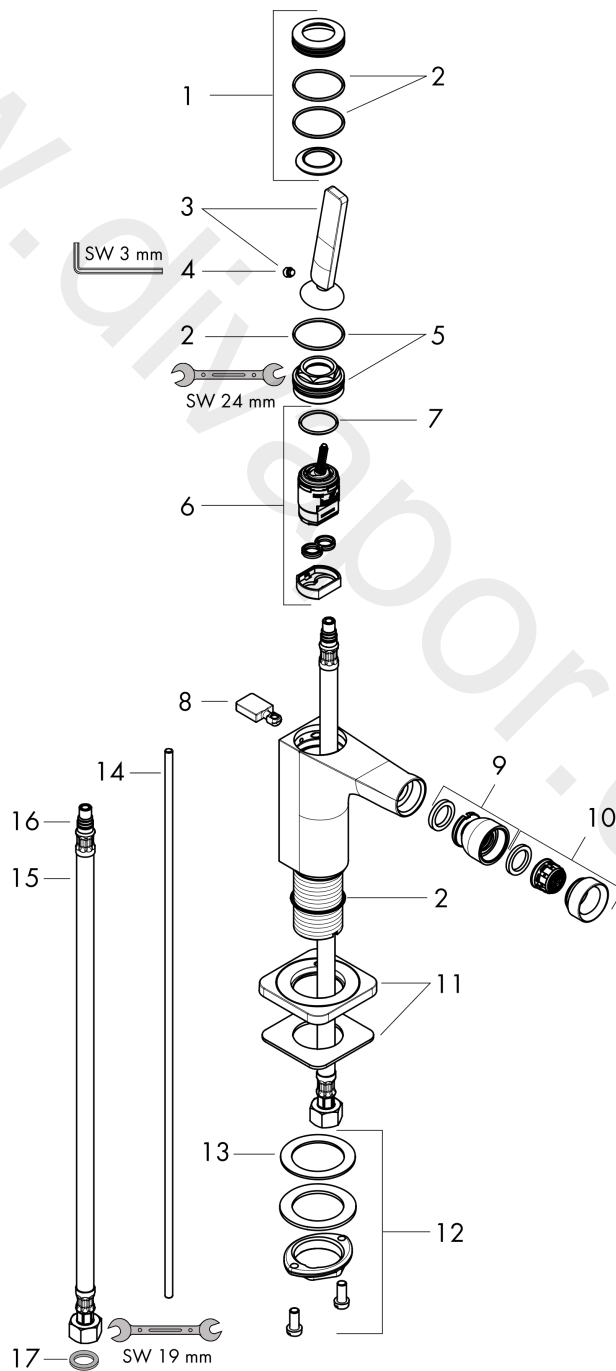

AXOR Citterio E

Single lever bidet mixer with pin handle and pop-up waste set

Finish: **Brushed Black Chrome** Article Number: **36120340**

product features

- consists of: single lever bidet mixer, waste set
- projection: 114 mm
- spout height: 105 mm
- aerator with ball pivot
- spray type: normal spray
- maximum flow rate at 3 bar: 7,2 l/min
- ceramic cartridge
- suitable for continuous flow water heaters
- pop-up waste set G 1¼
- connection type: G ¾ connections
- connection dimension: DN15

Article Details

Price excl. VAT

662,50 £

Technology

Product image

Scale drawing

AXOR Citterio E
Single lever bidet mixer with pin handle and pop-up waste set
 Finish: **Brushed Black Chrome** Article Number: **36120340**

Flowchart

AXOR Citterio E
Single lever bidet mixer with pin handle and pop-up waste set
 Finish: **Brushed Black Chrome** Article Number: **36120340**

Exploded Drawing

Year of production: >11/16

AXOR Citterio E
Single lever bidet mixer with pin handle and pop-up waste set
 Finish: **Brushed Black Chrome** Article Number: **36120340**

Spare part list

Year of production: >11/16

Pos.		Article Number	Price	PU
1	escutcheon	92188340	£ 96,00	1
2	O-ring 30x1,5	98433000	£ 3,30	1
3	handle	92189340	£ 76,00	1
4	hollow set screw M6x6	97660000	£ 3,30	1
5	nut	95667000	£ 25,00	1
6	cartridge, assy	96339000	£ 79,00	1
7	O-ring 21,95x1,78	95169000	£ 3,30	1
8	diverter knob	92197340	£ 38,00	1
9	ball joint	96050340	£ 64,50	1
10	aerator M24x1 (7 l/min)	94005340	£ 38,00	1
11	escutcheon	92190340	£ 96,00	1
12	fixing set (Ø 32)	13961000	£ 25,00	1
13	lever collar	97548000	£ 3,30	1
14	pull rod	95128340	£ 76,00	1
15	connection hose 600 mm M8x0,75 G3/8	95664000	£ 35,00	1
16	O-ring 7x1,5	98422000	£ 3,30	1
17	sealing set	95581000	£ 6,10	1
a	fixation extension 35 mm	13898000	£ 79,00	1
b	pop up waste	94139340	£ 163,00	1