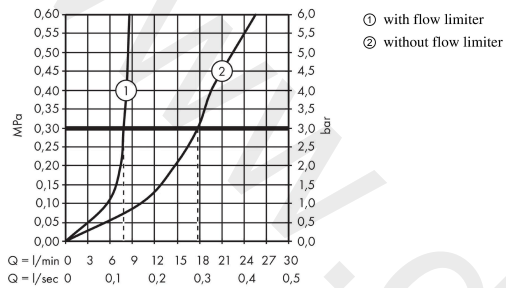

AXOR Citterio E
Single lever bidet mixer with pin handle and pop-up waste set
Finish: **Brushed Black Chrome** Article Number: **36120340**

Flowchart