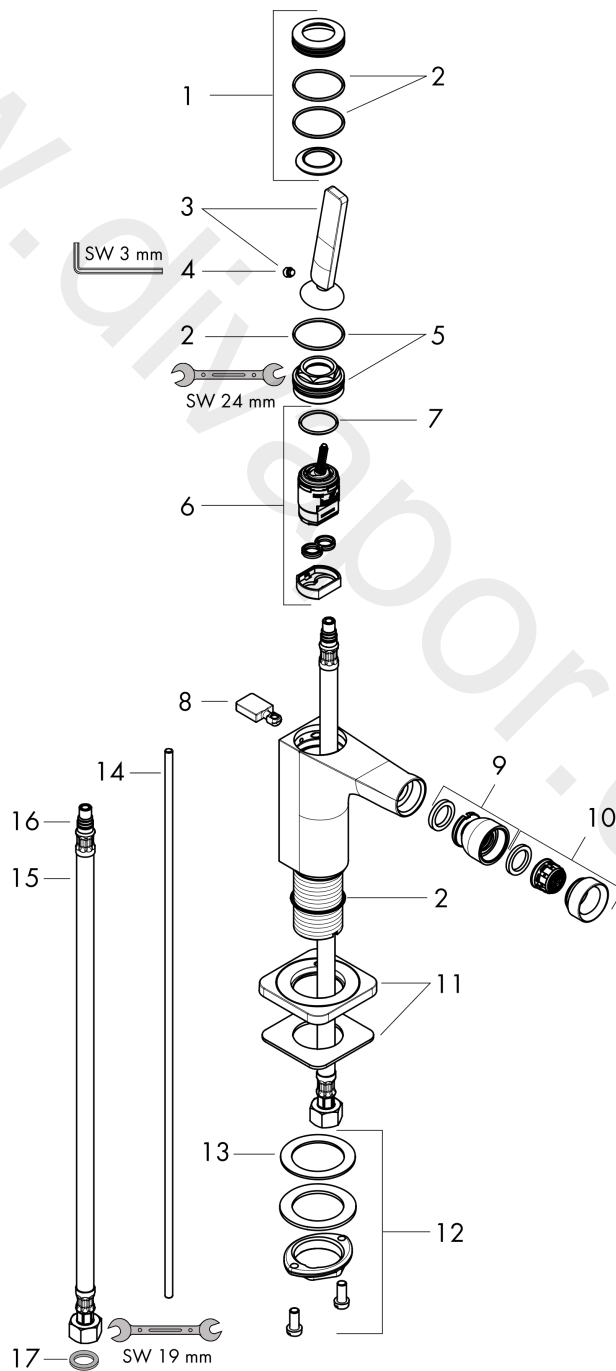

AXOR Citterio E

Single lever bidet mixer with pin handle and pop-up waste set

Finish: **Polished Black Chrome** Article Number: **36120330**

product features

- consists of: single lever bidet mixer, waste set
- projection: 114 mm
- spout height: 105 mm
- aerator with ball pivot
- spray type: normal spray
- maximum flow rate at 3 bar: 7,2 l/min
- ceramic cartridge
- suitable for continuous flow water heaters
- pop-up waste set G 1¼
- connection type: G ¾ connections
- connection dimension: DN15

Article Details

Price excl. VAT

662,50 £

Technology

Product image

Scale drawing

AXOR Citterio E
Single lever bidet mixer with pin handle and pop-up waste set
 Finish: **Polished Black Chrome** Article Number: **36120330**

Flowchart

AXOR Citterio E
Single lever bidet mixer with pin handle and pop-up waste set
 Finish: **Polished Black Chrome** Article Number: **36120330**

Exploded Drawing

Year of production: >11/16

AXOR Citterio E
Single lever bidet mixer with pin handle and pop-up waste set
 Finish: **Polished Black Chrome** Article Number: **36120330**

Spare part list

Year of production: >11/16

Pos.		Article Number	Price	PU
1	escutcheon	92188330	£ 96,00	1
2	O-ring 30x1,5	98433000	£ 3,30	1
3	handle	92189330	£ 76,00	1
4	hollow set screw M6x6	97660000	£ 3,30	1
5	nut	95667000	£ 25,00	1
6	cartridge, assy	96339000	£ 79,00	1
7	O-ring 21,95x1,78	95169000	£ 3,30	1
8	diverter knob	92197330	£ 38,00	1
9	ball joint	96050330	£ 64,50	1
10	aerator M24x1 (7 l/min)	94005330	£ 37,50	1
11	escutcheon	92190330	£ 96,00	1
12	fixing set (Ø 32)	13961000	£ 25,00	1
13	lever collar	97548000	£ 3,30	1
14	pull rod	95128330	£ 76,00	1
15	connection hose 600 mm M8x0,75 G3/8	95664000	£ 35,00	1
16	O-ring 7x1,5	98422000	£ 3,30	1
17	sealing set	95581000	£ 6,10	1
a	fixation extension 35 mm	13898000	£ 79,00	1