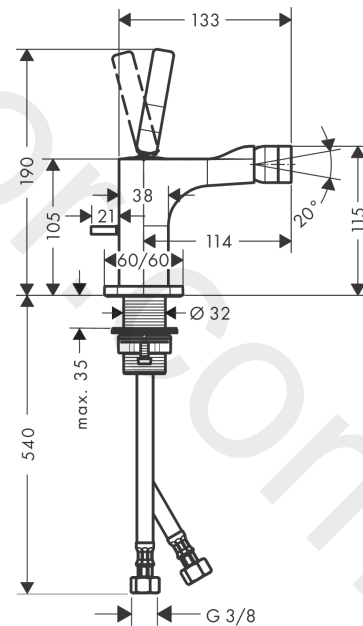

AXOR Citterio E

Single lever bidet mixer with pin handle and pop-up waste set

Finish: **Polished Black Chrome** Article Number: **36120330**

product features

- consists of: single lever bidet mixer, waste set
- projection: 114 mm
- spout height: 105 mm
- aerator with ball pivot
- spray type: normal spray
- maximum flow rate at 3 bar: 7,2 l/min
- ceramic cartridge
- suitable for continuous flow water heaters
- pop-up waste set G 1¼
- connection type: G ¾ connections
- connection dimension: DN15

Article Details

Price excl. VAT

662,50 £

Technology

Product image

Scale drawing

AXOR Citterio E
Single lever bidet mixer with pin handle and pop-up waste set
 Finish: **Polished Black Chrome** Article Number: **36120330**

Flowchart

AXOR Citterio E
Single lever bidet mixer with pin handle and pop-up waste set
 Finish: **Polished Black Chrome** Article Number: **36120330**

Exploded Drawing

Year of production: >11/16

AXOR Citterio E
Single lever bidet mixer with pin handle and pop-up waste set
 Finish: **Polished Black Chrome** Article Number: **36120330**

Spare part list

Year of production: >11/16

Pos.		Article Number	Price	PU
1	escutcheon	92188330	£ 96,00	1
2	O-ring 30x1,5	98433000	£ 3,30	1
3	handle	92189330	£ 76,00	1
4	hollow set screw M6x6	97660000	£ 3,30	1
5	nut	95667000	£ 25,00	1
6	cartridge, assy	96339000	£ 79,00	1
7	O-ring 21,95x1,78	95169000	£ 3,30	1
8	diverter knob	92197330	£ 38,00	1
9	ball joint	96050330	£ 64,50	1
10	aerator M24x1 (7 l/min)	94005330	£ 37,50	1
11	escutcheon	92190330	£ 96,00	1
12	fixing set (Ø 32)	13961000	£ 25,00	1
13	lever collar	97548000	£ 3,30	1
14	pull rod	95128330	£ 76,00	1
15	connection hose 600 mm M8x0,75 G3/8	95664000	£ 35,00	1
16	O-ring 7x1,5	98422000	£ 3,30	1
17	sealing set	95581000	£ 6,10	1
a	fixation extension 35 mm	13898000	£ 79,00	1