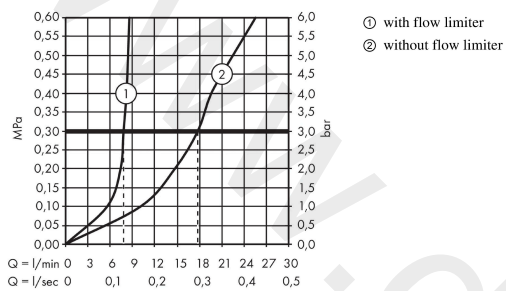

AXOR Citterio E
Single lever bidet mixer with pin handle and pop-up waste set
Finish: **Polished Black Chrome** Article Number: **36120330**

Flowchart