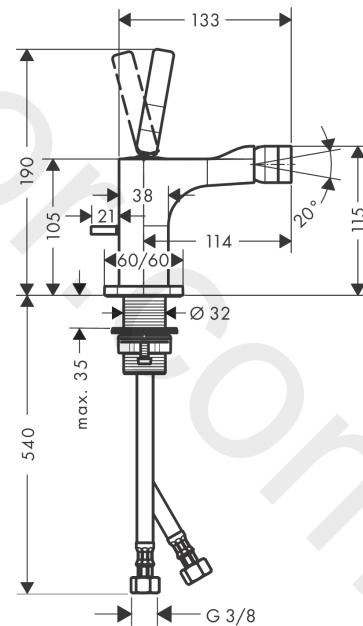

AXOR Citterio E
Single lever bidet mixer with pin handle and pop-up waste set
 Finish: **Brushed Red Gold** Article Number: **36120310**

product features

- consists of: single lever bidet mixer, waste set
- projection: 114 mm
- spout height: 105 mm
- aerator with ball pivot
- spray type: normal spray
- maximum flow rate at 3 bar: 7,2 l/min
- ceramic cartridge
- suitable for continuous flow water heaters
- pop-up waste set G 1¼
- connection type: G ¾ connections
- connection dimension: DN15

Article Details

Price excl. VAT 662,50 £

Technology

Product image

Scale drawing

AXOR Citterio E
Single lever bidet mixer with pin handle and pop-up waste set
 Finish: **Brushed Red Gold** Article Number: **36120310**

Flowchart

AXOR Citterio E
Single lever bidet mixer with pin handle and pop-up waste set
 Finish: **Brushed Red Gold** Article Number: **36120310**

Exploded Drawing

Year of production: >11/16

AXOR Citterio E
Single lever bidet mixer with pin handle and pop-up waste set
 Finish: **Brushed Red Gold** Article Number: **36120310**

Spare part list

Year of production: >11/16

Pos.		Article Number	Price	PU
1	escutcheon	92188310	£ 96,00	1
2	O-ring 30x1,5	98433000	£ 3,30	1
3	handle	92189310	£ 76,00	1
4	hollow set screw M6x6	97660000	£ 3,30	1
5	nut	95667000	£ 25,00	1
6	cartridge, assy	96339000	£ 79,00	1
7	O-ring 21,95x1,78	95169000	£ 3,30	1
8	diverter knob	92197310	£ 37,50	1
9	ball joint	96050310	£ 64,00	1
10	aerator M24x1 (7 l/min)	94005310	£ 37,50	1
11	escutcheon	92190310	£ 96,00	1
12	fixing set (Ø 32)	13961000	£ 25,00	1
13	lever collar	97548000	£ 3,30	1
14	pull rod	95128310	£ 76,50	1
15	connection hose 600 mm M8x0,75 G3/8	95664000	£ 35,00	1
16	O-ring 7x1,5	98422000	£ 3,30	1
17	sealing set	95581000	£ 6,10	1
a	fixation extension 35 mm	13898000	£ 79,00	1
b	pop up waste	94139310	£ 163,00	1