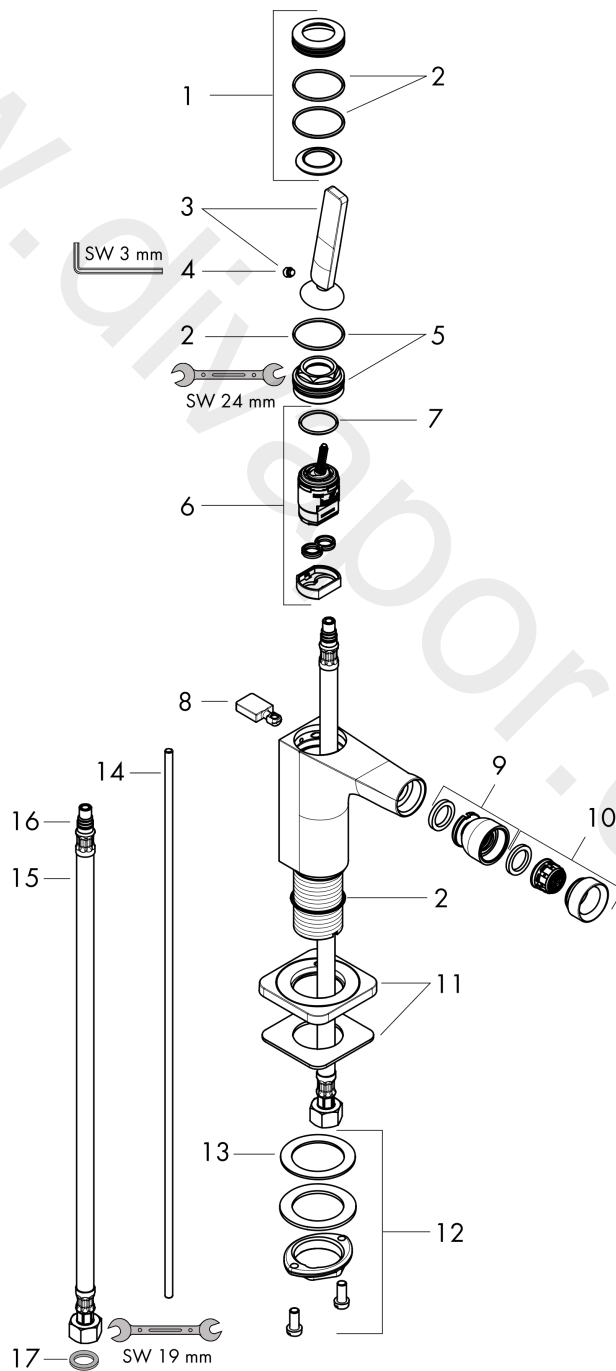

AXOR Citterio E
Single lever bidet mixer with pin handle and pop-up waste set
 Finish: **Brushed Red Gold** Article Number: **36120310**

product features

- consists of: single lever bidet mixer, waste set
- projection: 114 mm
- spout height: 105 mm
- aerator with ball pivot
- spray type: normal spray
- maximum flow rate at 3 bar: 7,2 l/min
- ceramic cartridge
- suitable for continuous flow water heaters
- pop-up waste set G 1¼
- connection type: G ¾ connections
- connection dimension: DN15

Article Details

Price excl. VAT 662,50 £

Technology

Product image

Scale drawing

AXOR Citterio E
Single lever bidet mixer with pin handle and pop-up waste set
 Finish: **Brushed Red Gold** Article Number: **36120310**

Flowchart

AXOR Citterio E
Single lever bidet mixer with pin handle and pop-up waste set
 Finish: **Brushed Red Gold** Article Number: **36120310**

Exploded Drawing

Year of production: >11/16

AXOR Citterio E
Single lever bidet mixer with pin handle and pop-up waste set
 Finish: **Brushed Red Gold** Article Number: **36120310**

Spare part list

Year of production: >11/16

Pos.		Article Number	Price	PU
1	escutcheon	92188310	£ 96,00	1
2	O-ring 30x1,5	98433000	£ 3,30	1
3	handle	92189310	£ 76,00	1
4	hollow set screw M6x6	97660000	£ 3,30	1
5	nut	95667000	£ 25,00	1
6	cartridge, assy	96339000	£ 79,00	1
7	O-ring 21,95x1,78	95169000	£ 3,30	1
8	diverter knob	92197310	£ 37,50	1
9	ball joint	96050310	£ 64,00	1
10	aerator M24x1 (7 l/min)	94005310	£ 37,50	1
11	escutcheon	92190310	£ 96,00	1
12	fixing set (Ø 32)	13961000	£ 25,00	1
13	lever collar	97548000	£ 3,30	1
14	pull rod	95128310	£ 76,50	1
15	connection hose 600 mm M8x0,75 G3/8	95664000	£ 35,00	1
16	O-ring 7x1,5	98422000	£ 3,30	1
17	sealing set	95581000	£ 6,10	1
a	fixation extension 35 mm	13898000	£ 79,00	1
b	pop up waste	94139310	£ 163,00	1