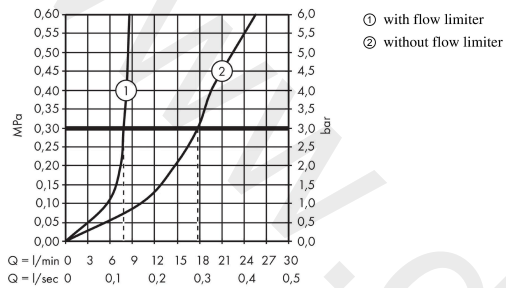

AXOR Citterio E
Single lever bidet mixer with pin handle and pop-up waste set
Finish: **Brushed Red Gold** Article Number: **36120310**

Flowchart