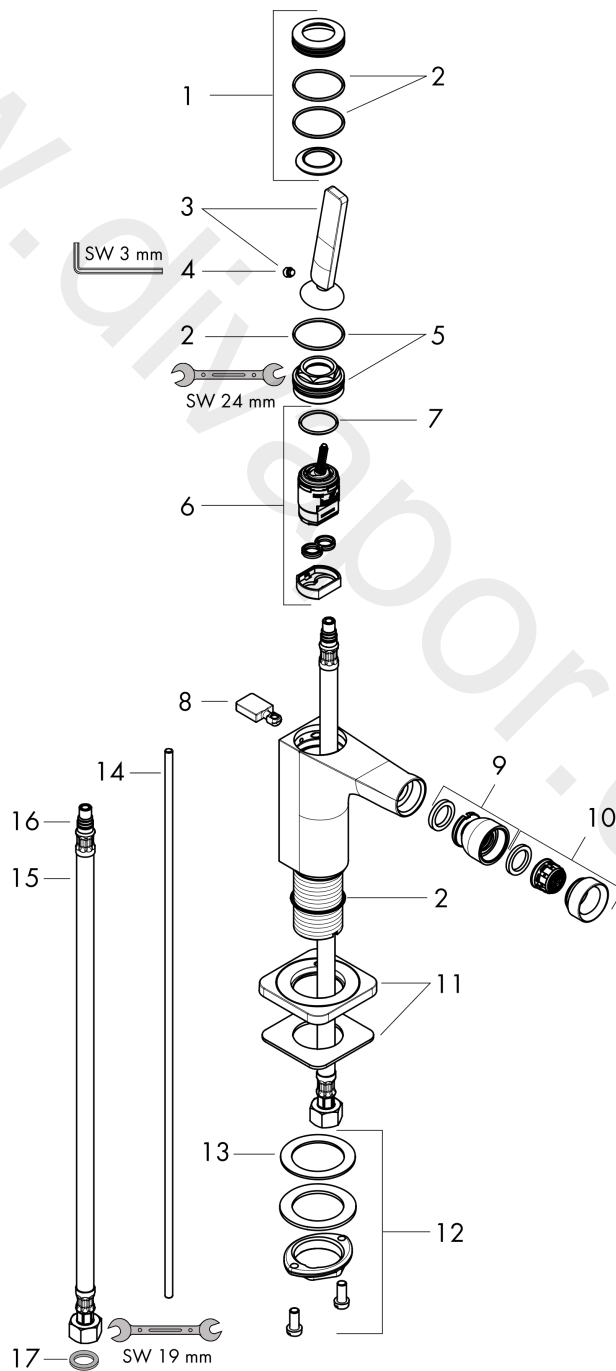

AXOR Citterio E

Single lever bidet mixer with pin handle and pop-up waste set

Finish: **Polished Red Gold** Article Number: **36120300**

product features

- consists of: single lever bidet mixer, waste set
- projection: 114 mm
- spout height: 105 mm
- aerator with ball pivot
- spray type: normal spray
- maximum flow rate at 3 bar: 7,2 l/min
- ceramic cartridge
- suitable for continuous flow water heaters
- pop-up waste set G 1¼
- connection type: G ¾ connections
- connection dimension: DN15

Article Details

Price excl. VAT

662,50 £

Technology

Product image

Scale drawing

AXOR Citterio E
Single lever bidet mixer with pin handle and pop-up waste set
 Finish: **Polished Red Gold** Article Number: **36120300**

Flowchart

AXOR Citterio E
Single lever bidet mixer with pin handle and pop-up waste set
 Finish: **Polished Red Gold** Article Number: **36120300**

Exploded Drawing

Year of production: >11/16

AXOR Citterio E
Single lever bidet mixer with pin handle and pop-up waste set
 Finish: **Polished Red Gold** Article Number: **36120300**

Spare part list

Year of production: >11/16

Pos.		Article Number	Price	PU
1	escutcheon	92188300	£ 96,00	1
2	O-ring 30x1,5	98433000	£ 3,30	1
3	handle	92189300	£ 76,00	1
4	hollow set screw M6x6	97660000	£ 3,30	1
5	nut	95667000	£ 25,00	1
6	cartridge, assy	96339000	£ 79,00	1
7	O-ring 21,95x1,78	95169000	£ 3,30	1
8	diverter knob	92197300	£ 37,50	1
9	ball joint	96050300	£ 64,50	1
10	aerator M24x1 (7 l/min)	94005300	£ 38,00	1
11	escutcheon	92190300	£ 96,00	1
12	fixing set (Ø 32)	13961000	£ 25,00	1
13	lever collar	97548000	£ 3,30	1
14	pull rod	95128300	£ 76,50	1
15	connection hose 600 mm M8x0,75 G3/8	95664000	£ 35,00	1
16	O-ring 7x1,5	98422000	£ 3,30	1
17	sealing set	95581000	£ 6,10	1
a	fixation extension 35 mm	13898000	£ 79,00	1
b	pop up waste	94139300	£ 144,00	1