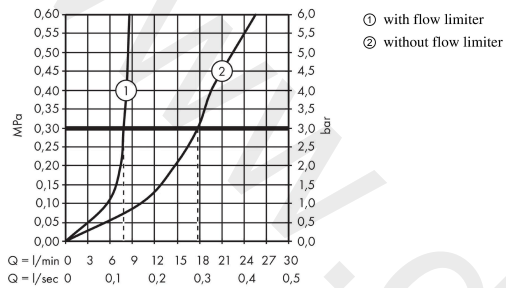

AXOR Citterio E
Single lever bidet mixer with pin handle and pop-up waste set
Finish: **Polished Red Gold** Article Number: **36120300**

Flowchart