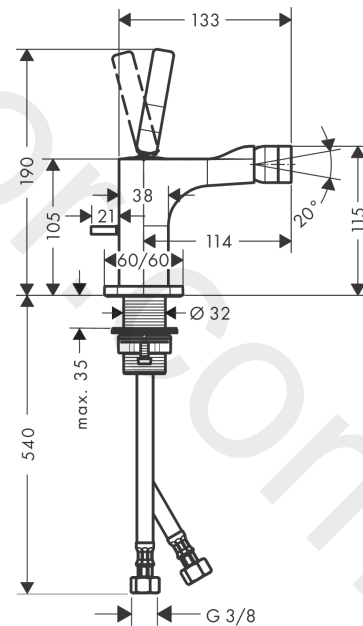

AXOR Citterio E

Single lever bidet mixer with pin handle and pop-up waste set

Finish: **Polished Red Gold** Article Number: **36120300**

product features

- consists of: single lever bidet mixer, waste set
- projection: 114 mm
- spout height: 105 mm
- aerator with ball pivot
- spray type: normal spray
- maximum flow rate at 3 bar: 7,2 l/min
- ceramic cartridge
- suitable for continuous flow water heaters
- pop-up waste set G 1¼
- connection type: G ¾ connections
- connection dimension: DN15

Article Details

Price excl. VAT

662,50 £

Technology

Product image

Scale drawing

AXOR Citterio E
Single lever bidet mixer with pin handle and pop-up waste set
 Finish: **Polished Red Gold** Article Number: **36120300**

Flowchart

AXOR Citterio E
Single lever bidet mixer with pin handle and pop-up waste set
 Finish: **Polished Red Gold** Article Number: **36120300**

Exploded Drawing

Year of production: >11/16

AXOR Citterio E
Single lever bidet mixer with pin handle and pop-up waste set
 Finish: **Polished Red Gold** Article Number: **36120300**

Spare part list

Year of production: >11/16

Pos.		Article Number	Price	PU
1	escutcheon	92188300	£ 96,00	1
2	O-ring 30x1,5	98433000	£ 3,30	1
3	handle	92189300	£ 76,00	1
4	hollow set screw M6x6	97660000	£ 3,30	1
5	nut	95667000	£ 25,00	1
6	cartridge, assy	96339000	£ 79,00	1
7	O-ring 21,95x1,78	95169000	£ 3,30	1
8	diverter knob	92197300	£ 37,50	1
9	ball joint	96050300	£ 64,50	1
10	aerator M24x1 (7 l/min)	94005300	£ 38,00	1
11	escutcheon	92190300	£ 96,00	1
12	fixing set (Ø 32)	13961000	£ 25,00	1
13	lever collar	97548000	£ 3,30	1
14	pull rod	95128300	£ 76,50	1
15	connection hose 600 mm M8x0,75 G3/8	95664000	£ 35,00	1
16	O-ring 7x1,5	98422000	£ 3,30	1
17	sealing set	95581000	£ 6,10	1
a	fixation extension 35 mm	13898000	£ 79,00	1
b	pop up waste	94139300	£ 144,00	1