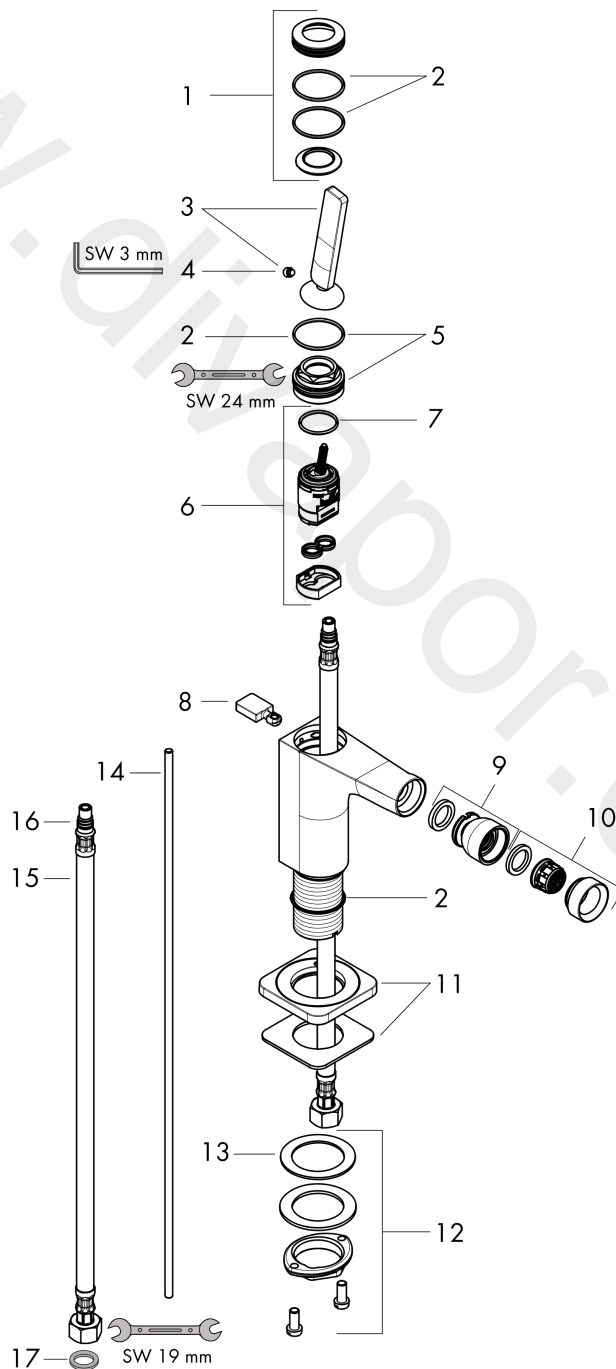

AXOR Citterio E
Single lever bidet mixer with pin handle and pop-up waste set
 Surfaces: Article Number: **36120260**

Exploded Drawing

Year of production: **11/16 - 12/19**

AXOR Citterio E

Single lever bidet mixer with pin handle and pop-up waste set

Surfaces: Article Number: **36120260**

Spare part list

Year of production: **11/16 - 12/19**

| Pos. | | Article Number | Price | PU |
|------|-------------------------------------|----------------|----------|----|
| 1 | escutcheon | 92188260 | £ 96,00 | 1 |
| 2 | O-ring 30x1,5 | 98433000 | £ 3,30 | 1 |
| 3 | handle | 92189260 | £ 76,00 | 1 |
| 4 | hollow set screw M6x6 | 97660000 | £ 3,30 | 1 |
| 5 | nut | 95667000 | £ 25,00 | 1 |
| 6 | cartridge, assy | 96339000 | £ 79,00 | 1 |
| 7 | O-ring 21,95x1,78 | 95169000 | £ 3,30 | 1 |
| 8 | diverter knob | 92197260 | £ 37,50 | 1 |
| 9 | ball joint | 96050260 | £ 64,50 | 1 |
| 10 | aerator M24x1 (7 l/min) | 94005260 | £ 37,50 | 1 |
| 11 | escutcheon | 92190260 | £ 96,00 | 1 |
| 12 | fixing set (Ø 32) | 13961000 | £ 25,00 | 1 |
| 13 | lever collar | 97548000 | £ 3,30 | 1 |
| 14 | pull rod | 95128260 | £ 76,50 | 1 |
| 15 | connection hose 600 mm M8x0,75 G3/8 | 95664000 | £ 35,00 | 1 |
| 16 | O-ring 7x1,5 | 98422000 | £ 3,30 | 1 |
| 17 | sealing set | 95581000 | £ 6,10 | 1 |
| a | fixation extension 35 mm | 13898000 | £ 79,00 | 1 |
| b | pop up waste | 94139260 | £ 163,00 | 1 |