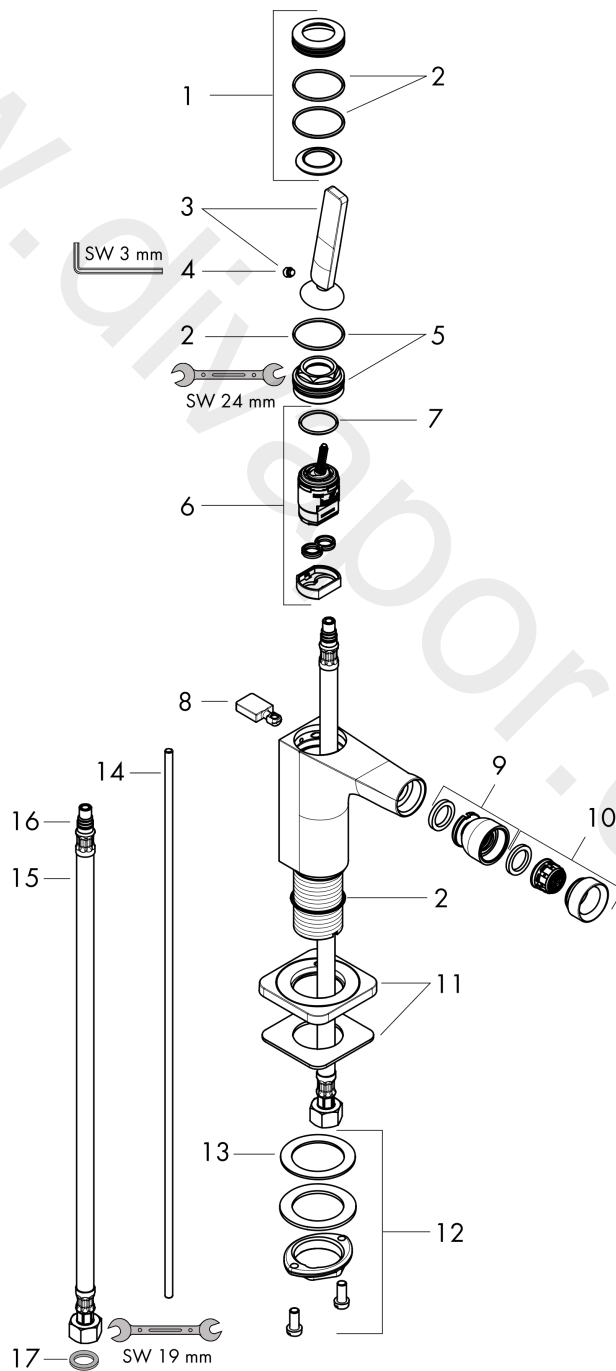

AXOR Citterio E
Single lever bidet mixer with pin handle and pop-up waste set
 Finish: **Brushed Gold Optic** Article Number: **36120250**

product features

- consists of: single lever bidet mixer, waste set
- projection: 114 mm
- spout height: 105 mm
- aerator with ball pivot
- spray type: normal spray
- maximum flow rate at 3 bar: 7,2 l/min
- ceramic cartridge
- suitable for continuous flow water heaters
- pop-up waste set G 1¼
- connection type: G ¾ connections
- connection dimension: DN15

Article Details

Price excl. VAT 662,50 £

Technology

Product image

Scale drawing

AXOR Citterio E
Single lever bidet mixer with pin handle and pop-up waste set
 Finish: **Brushed Gold Optic** Article Number: **36120250**

Flowchart

AXOR Citterio E
Single lever bidet mixer with pin handle and pop-up waste set
 Finish: **Brushed Gold Optic** Article Number: **36120250**

Exploded Drawing

Year of production: >11/16

AXOR Citterio E
Single lever bidet mixer with pin handle and pop-up waste set
 Finish: **Brushed Gold Optic** Article Number: **36120250**

Spare part list

Year of production: >11/16

Pos.		Article Number	Price	PU
1	escutcheon	92188250	£ 96,00	1
2	O-ring 30x1,5	98433000	£ 3,30	1
3	handle	92189250	£ 76,50	1
4	hollow set screw M6x6	97660000	£ 3,30	1
5	nut	95667000	£ 25,00	1
6	cartridge, assy	96339000	£ 79,00	1
7	O-ring 21,95x1,78	95169000	£ 3,30	1
8	diverter knob	92197250	£ 37,50	1
9	ball joint	96050250	£ 64,50	1
10	aerator M24x1 (7 l/min)	94005250	£ 37,50	1
11	escutcheon	92190250	£ 96,00	1
12	fixing set (Ø 32)	13961000	£ 25,00	1
13	lever collar	97548000	£ 3,30	1
14	pull rod	95128250	£ 76,50	1
15	connection hose 600 mm M8x0,75 G3/8	95664000	£ 35,00	1
16	O-ring 7x1,5	98422000	£ 3,30	1
17	sealing set	95581000	£ 6,10	1
a	fixation extension 35 mm	13898000	£ 79,00	1
b	pop up waste	94139250	£ 144,00	1