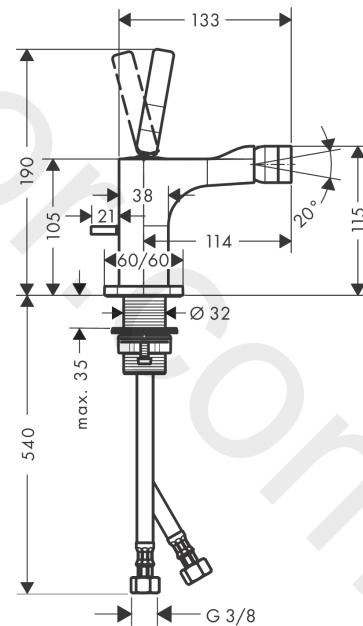

AXOR Citterio E
Single lever bidet mixer with pin handle and pop-up waste set
 Finish: **Brushed Gold Optic** Article Number: **36120250**

product features

- consists of: single lever bidet mixer, waste set
- projection: 114 mm
- spout height: 105 mm
- aerator with ball pivot
- spray type: normal spray
- maximum flow rate at 3 bar: 7,2 l/min
- ceramic cartridge
- suitable for continuous flow water heaters
- pop-up waste set G 1¼
- connection type: G ¾ connections
- connection dimension: DN15

Article Details

Price excl. VAT 662,50 £

Technology

Product image

Scale drawing

AXOR Citterio E
Single lever bidet mixer with pin handle and pop-up waste set
 Finish: **Brushed Gold Optic** Article Number: **36120250**

Flowchart

AXOR Citterio E
Single lever bidet mixer with pin handle and pop-up waste set
 Finish: **Brushed Gold Optic** Article Number: **36120250**

Exploded Drawing

Year of production: >11/16

AXOR Citterio E
Single lever bidet mixer with pin handle and pop-up waste set
 Finish: **Brushed Gold Optic** Article Number: **36120250**

Spare part list

Year of production: >11/16

Pos.		Article Number	Price	PU
1	escutcheon	92188250	£ 96,00	1
2	O-ring 30x1,5	98433000	£ 3,30	1
3	handle	92189250	£ 76,50	1
4	hollow set screw M6x6	97660000	£ 3,30	1
5	nut	95667000	£ 25,00	1
6	cartridge, assy	96339000	£ 79,00	1
7	O-ring 21,95x1,78	95169000	£ 3,30	1
8	diverter knob	92197250	£ 37,50	1
9	ball joint	96050250	£ 64,50	1
10	aerator M24x1 (7 l/min)	94005250	£ 37,50	1
11	escutcheon	92190250	£ 96,00	1
12	fixing set (Ø 32)	13961000	£ 25,00	1
13	lever collar	97548000	£ 3,30	1
14	pull rod	95128250	£ 76,50	1
15	connection hose 600 mm M8x0,75 G3/8	95664000	£ 35,00	1
16	O-ring 7x1,5	98422000	£ 3,30	1
17	sealing set	95581000	£ 6,10	1
a	fixation extension 35 mm	13898000	£ 79,00	1
b	pop up waste	94139250	£ 144,00	1