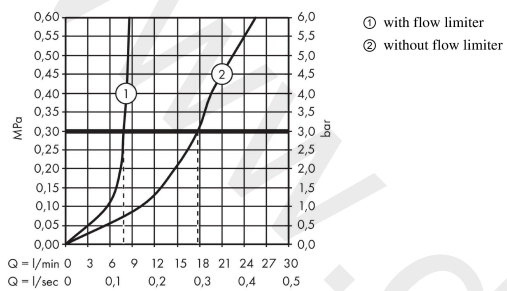

AXOR Citterio E
Single lever bidet mixer with pin handle and pop-up waste set
Finish: **Brushed Gold Optic**   Article Number: **36120250**

Flowchart