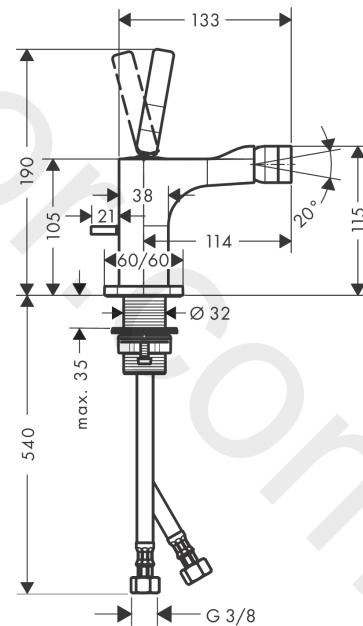

AXOR Citterio E
Single lever bidet mixer with pin handle and pop-up waste set
 Finish: **Brushed Bronze** Article Number: **36120140**

product features

- consists of: single lever bidet mixer, waste set
- projection: 114 mm
- spout height: 105 mm
- aerator with ball pivot
- spray type: normal spray
- maximum flow rate at 3 bar: 7,2 l/min
- ceramic cartridge
- suitable for continuous flow water heaters
- pop-up waste set G 1¼
- connection type: G ¾ connections
- connection dimension: DN15

Article Details

Price excl. VAT 662,50 £

Technology

Product image

Scale drawing

AXOR Citterio E
Single lever bidet mixer with pin handle and pop-up waste set
 Finish: **Brushed Bronze** Article Number: **36120140**

Flowchart

AXOR Citterio E
Single lever bidet mixer with pin handle and pop-up waste set
 Finish: **Brushed Bronze** Article Number: **36120140**

Exploded Drawing

Year of production: >11/16

AXOR Citterio E
Single lever bidet mixer with pin handle and pop-up waste set
 Finish: **Brushed Bronze** Article Number: **36120140**

Spare part list

Year of production: >11/16

Pos.		Article Number	Price	PU
1	escutcheon	92188140	£ 96,00	1
2	O-ring 30x1,5	98433000	£ 3,30	1
3	handle	92189140	£ 76,00	1
4	hollow set screw M6x6	97660000	£ 3,30	1
5	nut	95667000	£ 25,00	1
6	cartridge, assy	96339000	£ 79,00	1
7	O-ring 21,95x1,78	95169000	£ 3,30	1
8	diverter knob	92197140	£ 37,50	1
9	ball joint	96050140	£ 64,00	1
10	aerator M24x1 (7 l/min)	94005140	£ 37,50	1
11	escutcheon	92190140	£ 96,00	1
12	fixing set (Ø 32)	13961000	£ 25,00	1
13	lever collar	97548000	£ 3,30	1
14	pull rod	95128140	£ 76,50	1
15	connection hose 600 mm M8x0,75 G3/8	95664000	£ 35,00	1
16	O-ring 7x1,5	98422000	£ 3,30	1
17	sealing set	95581000	£ 6,10	1
a	fixation extension 35 mm	13898000	£ 79,00	1
b	pop up waste	94139140	£ 163,00	1