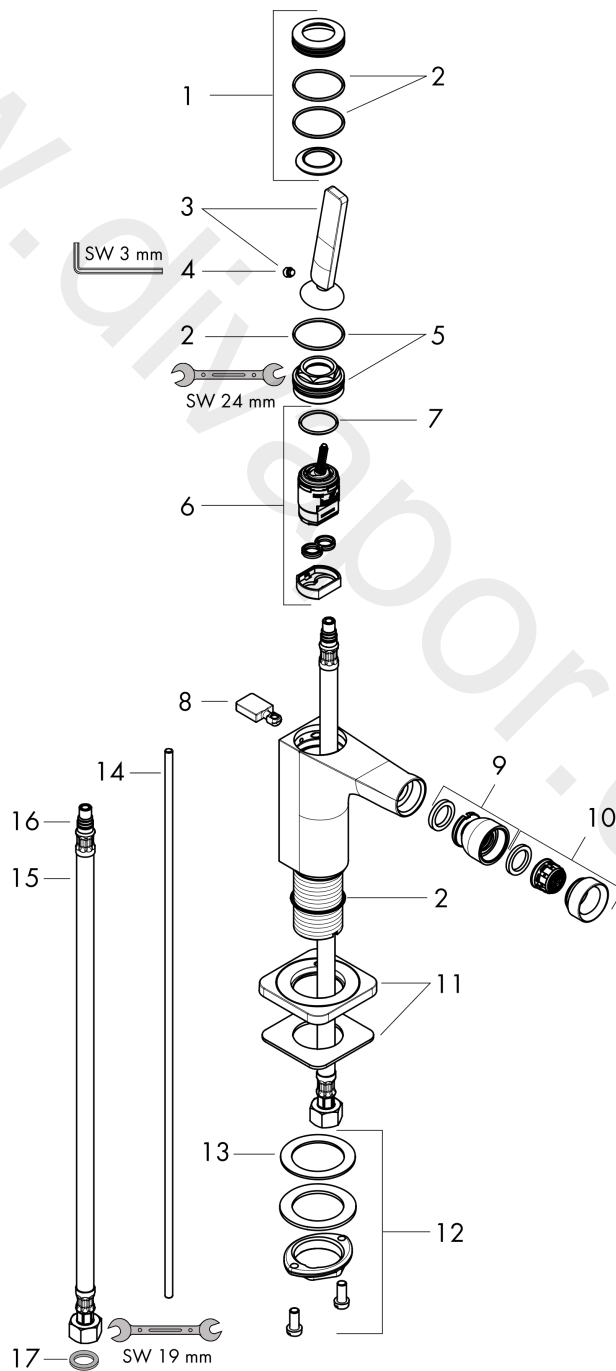

AXOR Citterio E
Single lever bidet mixer with pin handle and pop-up waste set
 Finish: **Brushed Bronze** Article Number: **36120140**

product features

- consists of: single lever bidet mixer, waste set
- projection: 114 mm
- spout height: 105 mm
- aerator with ball pivot
- spray type: normal spray
- maximum flow rate at 3 bar: 7,2 l/min
- ceramic cartridge
- suitable for continuous flow water heaters
- pop-up waste set G 1¼
- connection type: G ¾ connections
- connection dimension: DN15

Article Details

Price excl. VAT 662,50 £

Technology

Product image

Scale drawing

AXOR Citterio E
Single lever bidet mixer with pin handle and pop-up waste set
 Finish: **Brushed Bronze** Article Number: **36120140**

Flowchart

AXOR Citterio E
Single lever bidet mixer with pin handle and pop-up waste set
 Finish: **Brushed Bronze** Article Number: **36120140**

Exploded Drawing

Year of production: >11/16

AXOR Citterio E
Single lever bidet mixer with pin handle and pop-up waste set
 Finish: **Brushed Bronze** Article Number: **36120140**

Spare part list

Year of production: >11/16

Pos.		Article Number	Price	PU
1	escutcheon	92188140	£ 96,00	1
2	O-ring 30x1,5	98433000	£ 3,30	1
3	handle	92189140	£ 76,00	1
4	hollow set screw M6x6	97660000	£ 3,30	1
5	nut	95667000	£ 25,00	1
6	cartridge, assy	96339000	£ 79,00	1
7	O-ring 21,95x1,78	95169000	£ 3,30	1
8	diverter knob	92197140	£ 37,50	1
9	ball joint	96050140	£ 64,00	1
10	aerator M24x1 (7 l/min)	94005140	£ 37,50	1
11	escutcheon	92190140	£ 96,00	1
12	fixing set (Ø 32)	13961000	£ 25,00	1
13	lever collar	97548000	£ 3,30	1
14	pull rod	95128140	£ 76,50	1
15	connection hose 600 mm M8x0,75 G3/8	95664000	£ 35,00	1
16	O-ring 7x1,5	98422000	£ 3,30	1
17	sealing set	95581000	£ 6,10	1
a	fixation extension 35 mm	13898000	£ 79,00	1
b	pop up waste	94139140	£ 163,00	1