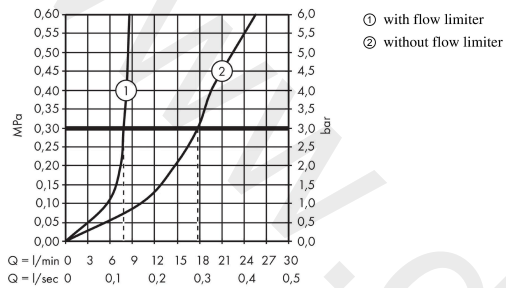

AXOR Citterio E
Single lever bidet mixer with pin handle and pop-up waste set
Finish: **Brushed Bronze** Article Number: **36120140**

Flowchart