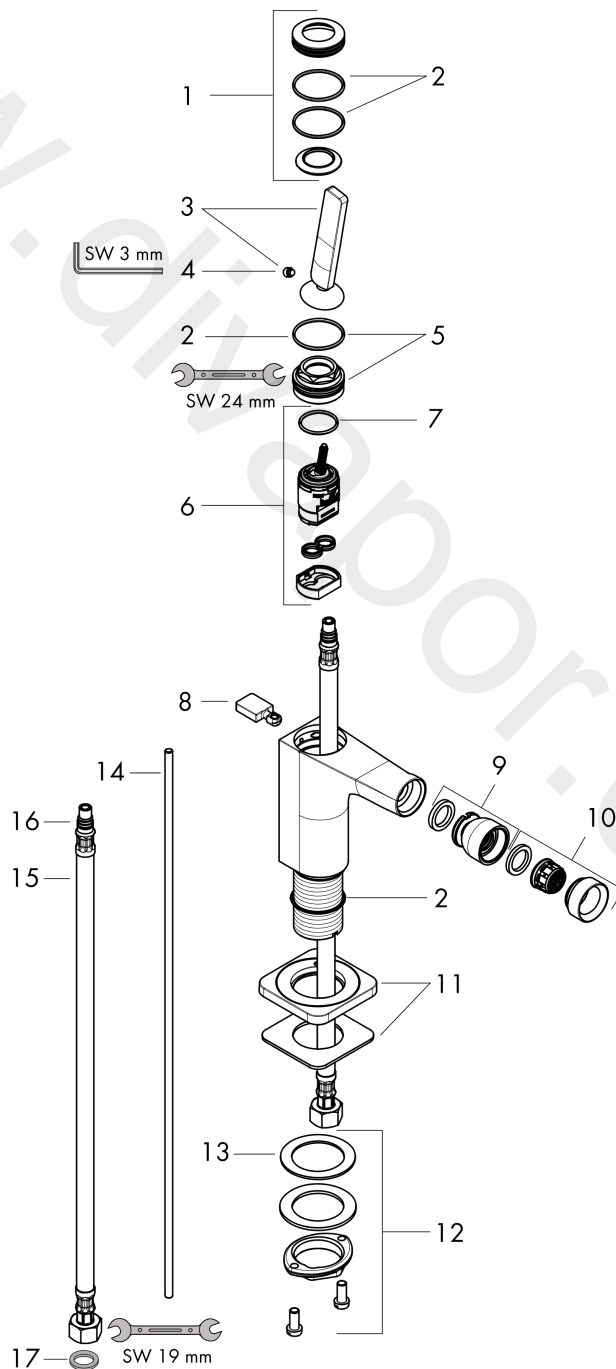

**AXOR Citterio E**  
**Single lever bidet mixer with pin handle and pop-up waste set**  
 Surfaces: Article Number: **36120130**

## Exploded Drawing

Year of production: **11/16 - 12/19**

**AXOR Citterio E**  
**Single lever bidet mixer with pin handle and pop-up waste set**  
 Surfaces: Article Number: **36120130**

## Spare part list

Year of production: **11/16 - 12/19**

Pos.		Article Number	Price	PU
1	escutcheon	92188130	£ 96,00	1
2	O-ring 30x1,5	98433000	£ 3,30	1
3	handle	92189130	£ 76,50	1
4	hollow set screw M6x6	97660000	£ 3,30	1
5	nut	95667000	£ 25,00	1
6	cartridge, assy	96339000	£ 79,00	1
7	O-ring 21,95x1,78	95169000	£ 3,30	1
8	diverter knob	92197130	£ 37,50	1
9	ball joint	96050130	£ 64,50	1
10	aerator M24x1 (7 l/min)	94005130	£ 38,00	1
11	escutcheon	92190130	£ 96,00	1
12	fixing set (Ø 32)	13961000	£ 25,00	1
13	lever collar	97548000	£ 3,30	1
14	pull rod	95128130	£ 76,50	1
15	connection hose 600 mm M8x0,75 G3/8	95664000	£ 35,00	1
16	O-ring 7x1,5	98422000	£ 3,30	1
17	sealing set	95581000	£ 6,10	1
a	fixation extension 35 mm	13898000	£ 79,00	1
b	pop up waste	94139130	£ 144,00	1