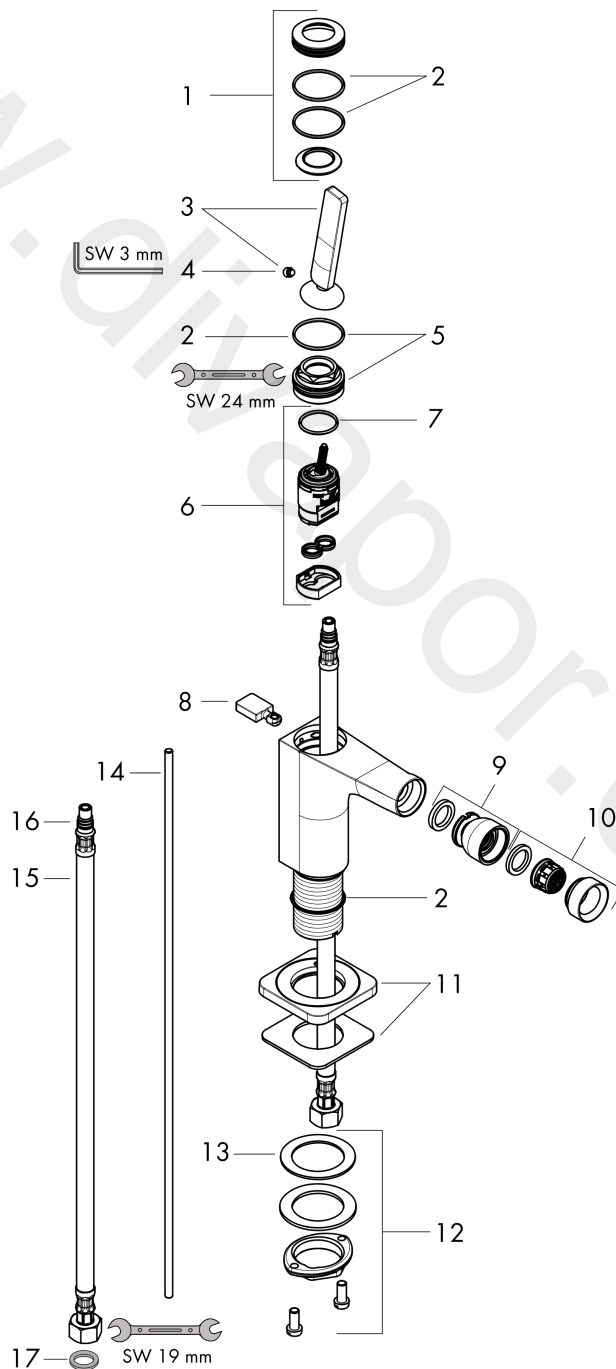

AXOR Citterio E
Single lever bidet mixer with pin handle and pop-up waste set
 Surfaces: Article Number: **36120020**

Exploded Drawing

Year of production: **11/16 - 12/19**

AXOR Citterio E
Single lever bidet mixer with pin handle and pop-up waste set
 Surfaces: Article Number: **36120020**

Spare part list

Year of production: **11/16 - 12/19**

Pos.		Article Number	Price	PU
1	escutcheon	92188020	£ 96,00	1
2	O-ring 30x1,5	98433000	£ 3,30	1
3	handle	92189020	£ 76,50	1
4	hollow set screw M6x6	97660000	£ 3,30	1
5	nut	95667000	£ 25,00	1
6	cartridge, assy	96339000	£ 79,00	1
7	O-ring 21,95x1,78	95169000	£ 3,30	1
8	diverter knob	92197020	£ 37,50	1
9	ball joint	96050020	£ 64,50	1
10	aerator M24x1 (7 l/min)	94005020	£ 37,50	1
11	escutcheon	92190020	£ 96,00	1
12	fixing set (Ø 32)	13961000	£ 25,00	1
13	lever collar	97548000	£ 3,30	1
14	pull rod	95128020	£ 76,50	1
15	connection hose 600 mm M8x0,75 G3/8	96556000	£ 25,00	1
16	O-ring 7x1,5	98422000	£ 3,30	1
17	sealing set	95581000	£ 6,10	1
a	fixation extension 35 mm	13898000	£ 79,00	1
b	pop up waste	94139020	£ 144,00	1