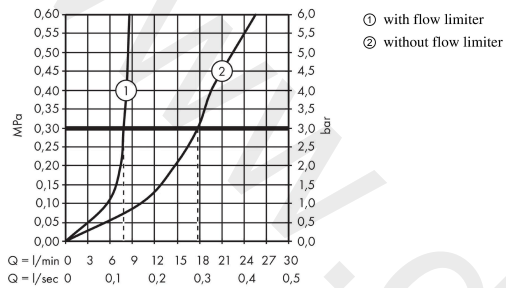

AXOR Citterio E
Single lever bidet mixer with pin handle and pop-up waste set
Finish: **Chrome** Article Number: **36120000**

Flowchart

AXOR Citterio E
Single lever bidet mixer with pin handle and pop-up waste set
 Finish: **Chrome** Article Number: **36120000**