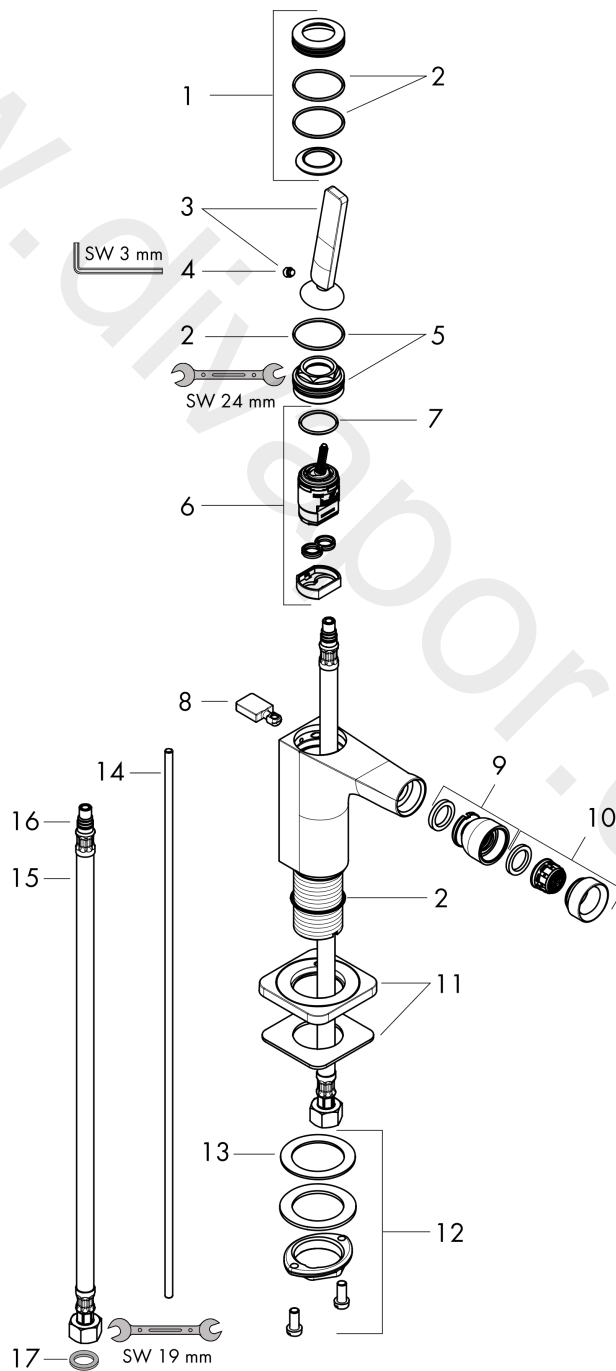

AXOR Citterio E
Single lever bidet mixer with pin handle and pop-up waste set
Finish: **Chrome** Article Number: **36120000**

Flowchart

AXOR Citterio E
Single lever bidet mixer with pin handle and pop-up waste set
 Finish: **Chrome** Article Number: **36120000**

Exploded Drawing

Year of production: >11/14

AXOR Citterio E
Single lever bidet mixer with pin handle and pop-up waste set
 Finish: **Chrome** Article Number: **36120000**

Spare part list

Year of production: >11/14

Pos.		Article Number	Price	PU
1	escutcheon	92188000	£ 64,00	1
2	O-ring 30x1,5	98433000	£ 3,30	1
3	handle	92189000	£ 51,00	1
4	hollow set screw M6x6	97660000	£ 3,30	1
5	nut	95667000	£ 25,00	1
6	cartridge, assy	96339000	£ 79,00	1
7	O-ring 21,95x1,78	95169000	£ 3,30	1
8	diverter knob	92197000	£ 25,00	1
9	ball joint	96050000	£ 43,00	1
10	aerator M24x1 (7 l/min)	94005000	£ 25,00	1
11	escutcheon	92190000	£ 64,00	1
12	fixing set (Ø 32)	13961000	£ 25,00	1
13	lever collar	97548000	£ 3,30	1
14	pull rod	95128000	£ 51,00	1
15	connection hose 600 mm M8x0,75 G3/8	96556000	£ 25,00	1
16	O-ring 7x1,5	98422000	£ 3,30	1
17	sealing set	95581000	£ 6,10	1
a	fixation extension 35 mm	13898000	£ 79,00	1
b	pop up waste	94139000	£ 96,00	1