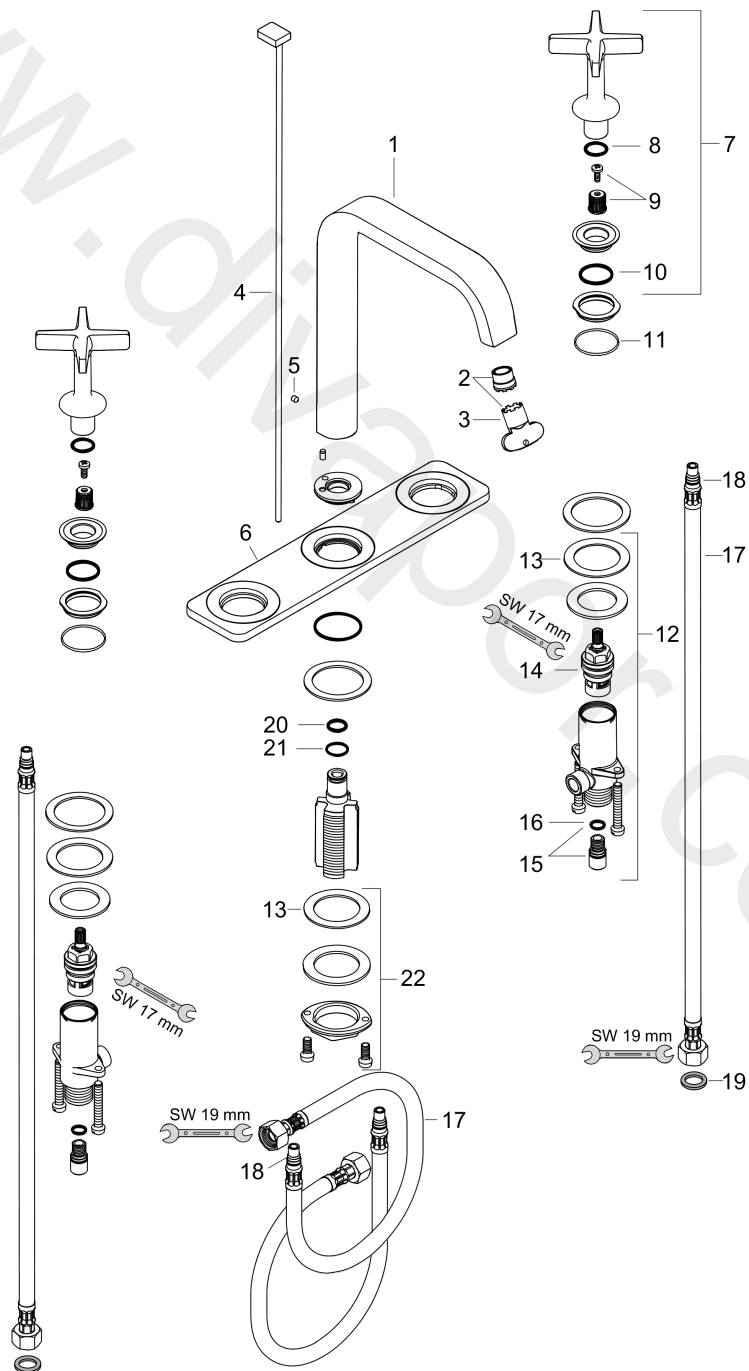

AXOR Citterio E
3-hole basin mixer 170 with plate and pop-up waste set
 Finish: **Polished Gold Optic** Article Number: **36116990**

Flowchart

AXOR Citterio E
3-hole basin mixer 170 with plate and pop-up waste set
 Finish: **Polished Gold Optic** Article Number: **36116990**

Exploded Drawing

Year of production: >11/16

AXOR Citterio E
3-hole basin mixer 170 with plate and pop-up waste set
 Finish: **Polished Gold Optic** Article Number: **36116990**

Spare part list

Year of production: >11/16

Pos.		Article Number	Price	PU
1	spout cpl.	92394990	£ 667,50	1
2	aerator laminar M16,5x1 (5 l/min)	95382000	£ 43,00	1
3	special tool	98987000	£ 9,00	1
4	pop up rod	92395990	£ 64,50	1
5	hollow set screw M4x5	92846000	£ 13,30	1
6	escutcheon	92443990	£ 259,50	1
7	handle	92396990	£ 144,00	1
8	O-ring 13x2	98128000	£ 3,30	1
9	handle fixing set	98932000	£ 16,10	1
10	O-ring 21x2	98205000	£ 6,10	1
11	O-ring 30x1,5	98433000	£ 3,30	1
12	stop valve cpl.	97357000	£ 137,00	1
13	lever collar	97548000	£ 3,30	1
14	shut off unit	94149000	£ 35,00	1
15	set of connecting threads	98350000	£ 6,10	1
16	O-ring 8x1,5	98423000	£ 3,30	1
17	connection hose 450 mm M8x0,75 G3/8	97206000	£ 35,00	1
18	O-ring 7x1,5	98422000	£ 3,30	1
19	sealing set	95581000	£ 6,10	1
20	O-ring 11x2	98127000	£ 3,30	1
21	O-Ring 14x1,5	98201000	£ 3,30	1
22	fixing set (Ø 32)	13961000	£ 25,00	1
a	pop up waste	94139990	£ 144,00	1
b	fixation extension 35 mm	13898000	£ 79,00	1