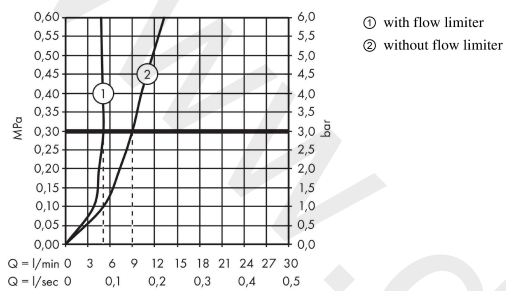

AXOR Citterio E
3-hole basin mixer 170 with plate and pop-up waste set
 Finish: **Polished Gold Optic** Article Number: **36116990**

Flowchart

AXOR Citterio E
3-hole basin mixer 170 with plate and pop-up waste set
 Finish: **Polished Gold Optic** Article Number: **36116990**