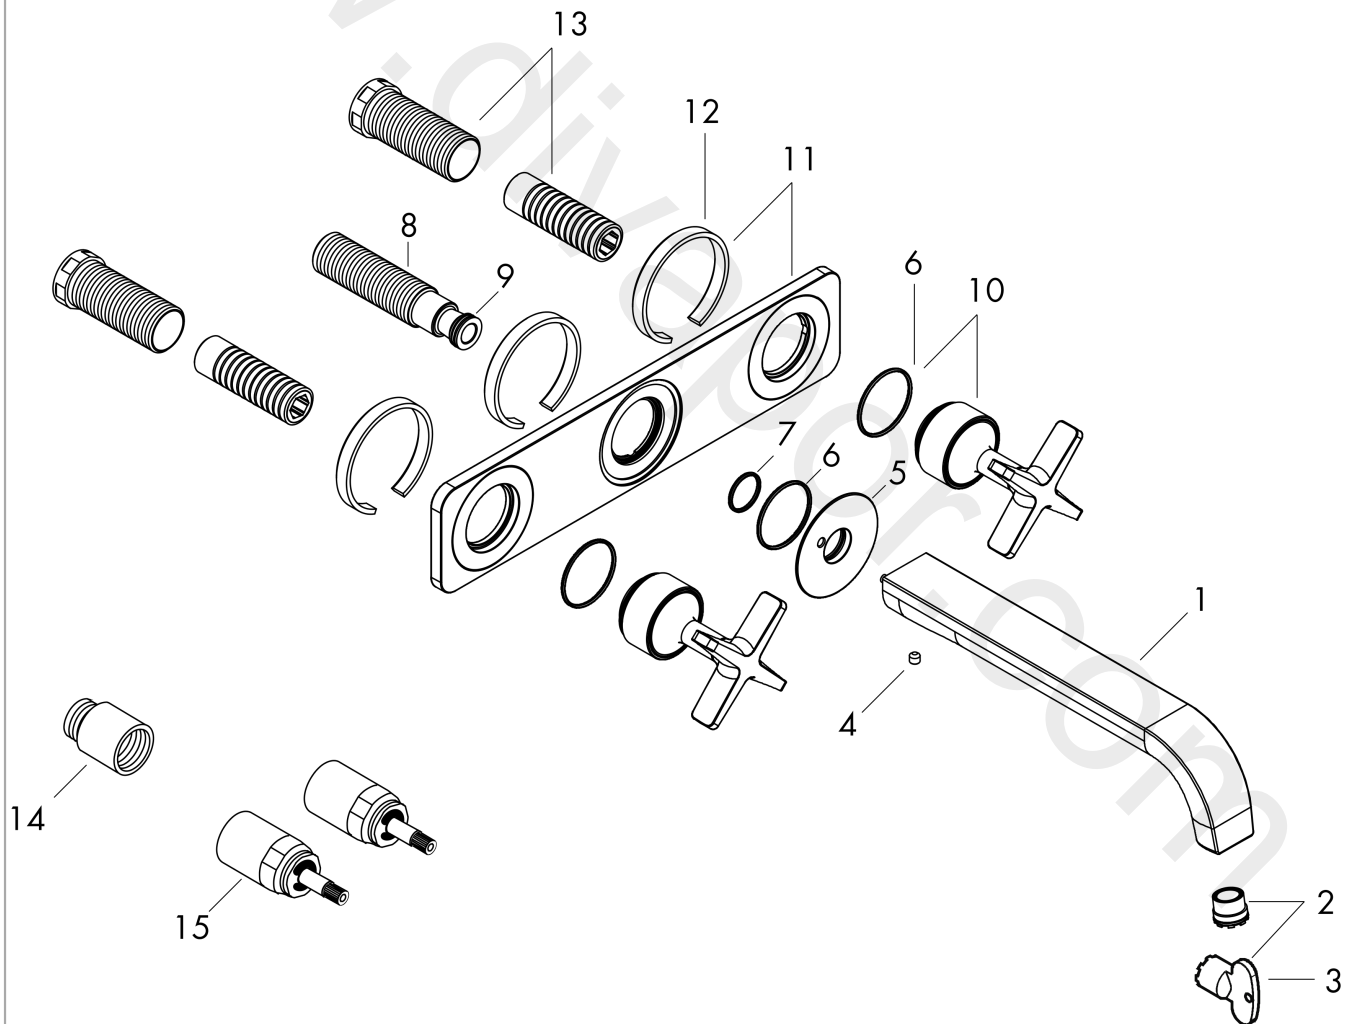

AXOR Citterio E

3-hole basin mixer for concealed installation wall-mounted with spout 220 mm and plate

Surfaces: Article Number: 36115260

Exploded Drawing

Year of production: 11/16 - 12/19

AXOR Citterio E

3-hole basin mixer for concealed installation wall-mounted with spout 220 mm and plate

Surfaces: Article Number: **36115260**

Spare part list

Year of production: **11/16 - 12/19**

Pos.		Article Number	Price	PU
1	spout 220 mm	92336260	£ 555,00	1
2	aerator laminar M16,5x1 (5 l/min)	95382000	£ 43,00	1
3	special tool	98987000	£ 9,00	1
4	hollow set screw M5x5	98446000	£ 3,30	1
5	escutcheon for spout	92342260	£ 96,00	1
6	O-ring 30x1,5	98433000	£ 3,30	1
7	O-ring 17x1,5	98137000	£ 3,30	1
8	connecting thread G½	95626000	£ 43,00	1
9	O-ring 13x2	98128000	£ 3,30	1
10	handle	92343260	£ 205,50	1
11	escutcheon	92344260	£ 205,50	1
12	seal	97530000	£ 6,10	1
13	fixing set	96393000	£ 35,00	1
14	extension 25 mm	95413000	£ 79,00	1
15	extension 25 mm	96259000	£ 79,00	1
a	waste	50001260	£ 106,56	1
b	plug	92313000	£ 9,00	1
c	base body	10303180	£ 300,00	1