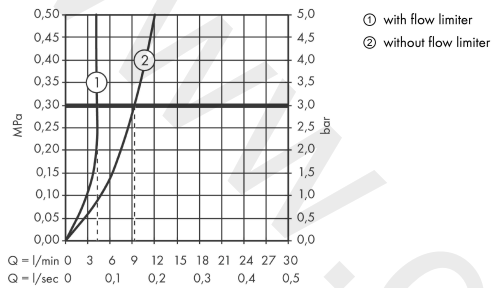

AXOR Citterio E

3-hole basin mixer for concealed installation wall-mounted with spout 220 mm and plate

Finish: **Brushed Gold Optic** Article Number: **36115250**

Flowchart