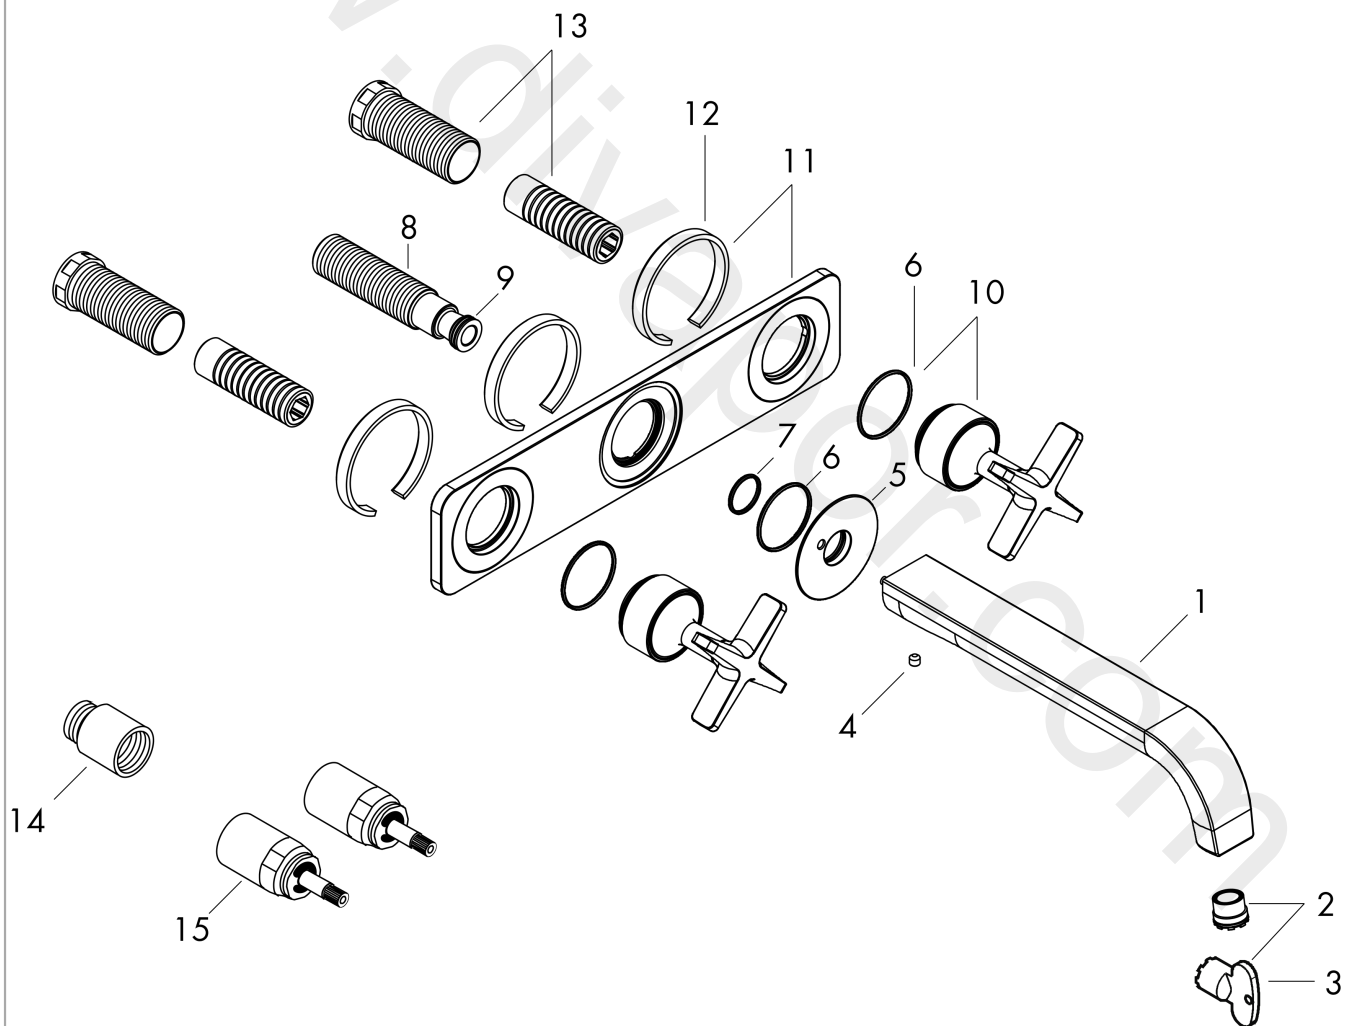

AXOR Citterio E

3-hole basin mixer for concealed installation wall-mounted with spout 220 mm and plate

Finish: **Brushed Gold Optic** Article Number: **36115250**

product features

- consists of: 3-hole basin mixer for concealed installation wall-mounted, waste set
- projection: 220 mm
- handle variant: cross handle
- spray type: laminar spray
- maximum flow rate at 3 bar: 5 l/min
- ceramic valves hot/ cold 180°
- suitable for continuous flow water heaters
- non-closing waste set
- connection type: basic set
- connection dimension: DN15
- EU taxonomy: max. 6 l/min - Substantial Contribution (SC)
- WRAS 2101006
- WRAS 2101006 - Approval letter

Installation examples

AXOR Citterio E

3-hole basin mixer for concealed installation wall-mounted with spout 220 mm and plate

Finish: **Brushed Gold Optic** Article Number: **36115250**

Exploded Drawing

Year of production: >11/16

AXOR Citterio E

3-hole basin mixer for concealed installation wall-mounted with spout 220 mm and plate

Finish: **Brushed Gold Optic** Article Number: **36115250**

Spare part list

Year of production: >11/16

Pos.		Article Number	Price	PU
1	spout 220 mm	92336250	£ 550,00	1
2	aerator laminar M16,5x1 (5 l/min)	95382000	£ 43,00	1
3	special tool	98987000	£ 9,00	1
4	hollow set screw M5x5	98446000	£ 3,30	1
5	escutcheon for spout	92342250	£ 96,00	1
6	O-ring 30x1,5	98433000	£ 3,30	1
7	O-ring 17x1,5	98137000	£ 3,30	1
8	connecting thread G½	95626000	£ 43,00	1
9	O-ring 13x2	98128000	£ 3,30	1
10	handle	92343250	£ 205,50	1
11	escutcheon	92344250	£ 205,50	1
12	seal	97530000	£ 6,10	1
13	fixing set	96393000	£ 35,00	1
14	extension 25 mm	95413000	£ 79,00	1
15	extension 25 mm	96259000	£ 79,00	1
a	waste	50001250	£ 106,56	1
b	plug	92313000	£ 9,00	1
c	base body	10303180	£ 300,00	1