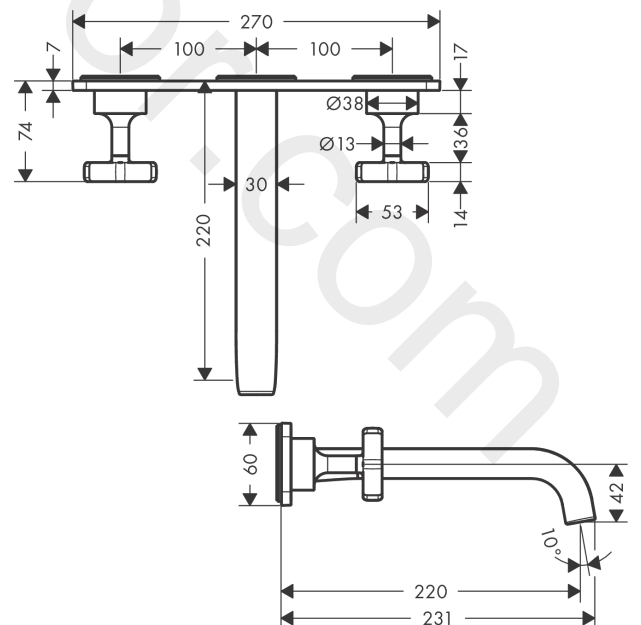

AXOR Citterio E

3-hole basin mixer for concealed installation wall-mounted with spout 220 mm and plate

Finish: **Brushed Gold Optic** Article Number: **36115250**

product features

- consists of: 3-hole basin mixer for concealed installation wall-mounted, waste set
- projection: 220 mm
- handle variant: cross handle
- spray type: laminar spray
- maximum flow rate at 3 bar: 5 l/min
- ceramic valves hot/ cold 180°
- suitable for continuous flow water heaters
- non-closing waste set
- connection type: basic set
- connection dimension: DN15
- EU taxonomy: max. 6 l/min - Substantial Contribution (SC)
- WRAS 2101006
- WRAS 2101006 - Approval letter

Article Details

Price excl. VAT

987,50 £

Technology

Product image

Scale drawing

AXOR Citterio E

3-hole basin mixer for concealed installation wall-mounted with spout 220 mm and plate

Finish: **Brushed Gold Optic** Article Number: **36115250**

Flowchart

AXOR Citterio E

3-hole basin mixer for concealed installation wall-mounted with spout 220 mm and plate

Finish: **Brushed Gold Optic** Article Number: **36115250**

Pos.		Article Number	Price	PU
1	spout 220 mm	92336250	£ 550,00	1
2	aerator laminar M16,5x1 (5 l/min)	95382000	£ 43,00	1
3	special tool	98987000	£ 9,00	1
4	hollow set screw M5x5	98446000	£ 3,30	1
5	escutcheon for spout	92342250	£ 96,00	1
6	O-ring 30x1,5	98433000	£ 3,30	1
7	O-ring 17x1,5	98137000	£ 3,30	1
8	connecting thread G½	95626000	£ 43,00	1
9	O-ring 13x2	98128000	£ 3,30	1
10	handle	92343250	£ 205,50	1
11	escutcheon	92344250	£ 205,50	1
12	seal	97530000	£ 6,10	1
13	fixing set	96393000	£ 35,00	1
14	extension 25 mm	95413000	£ 79,00	1
15	extension 25 mm	96259000	£ 79,00	1
a	waste	50001250	£ 106,56	1
b	plug	92313000	£ 9,00	1
c	base body	10303180	£ 300,00	1