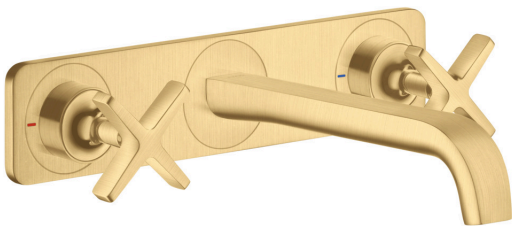

AXOR Citterio E

3-hole basin mixer for concealed installation wall-mounted with spout 220 mm and plate

Finish: **Brushed Gold Optic** Article Number: **36115250**

product features

- consists of: 3-hole basin mixer for concealed installation wall-mounted, waste set
- projection: 220 mm
- handle variant: cross handle
- spray type: laminar spray
- maximum flow rate at 3 bar: 5 l/min
- ceramic valves hot/ cold 180°
- suitable for continuous flow water heaters
- non-closing waste set
- connection type: basic set
- connection dimension: DN15
- EU taxonomy: max. 6 l/min - Substantial Contribution (SC)
- WRAS 2101006
- WRAS 2101006 - Approval letter

Article Details

Price excl. VAT

987,50 £

Technology

Product image

Scale drawing

AXOR Citterio E

3-hole basin mixer for concealed installation wall-mounted with spout 220 mm and plate

Finish: **Brushed Gold Optic** Article Number: **36115250**

Flowchart

AXOR Citterio E

3-hole basin mixer for concealed installation wall-mounted with spout 220 mm and plate

Finish: **Brushed Gold Optic** Article Number: **36115250**

Installation examples

AXOR Citterio E

3-hole basin mixer for concealed installation wall-mounted with spout 220 mm and plate

Finish: **Brushed Gold Optic** Article Number: **36115250**

Exploded Drawing

Year of production: >11/16