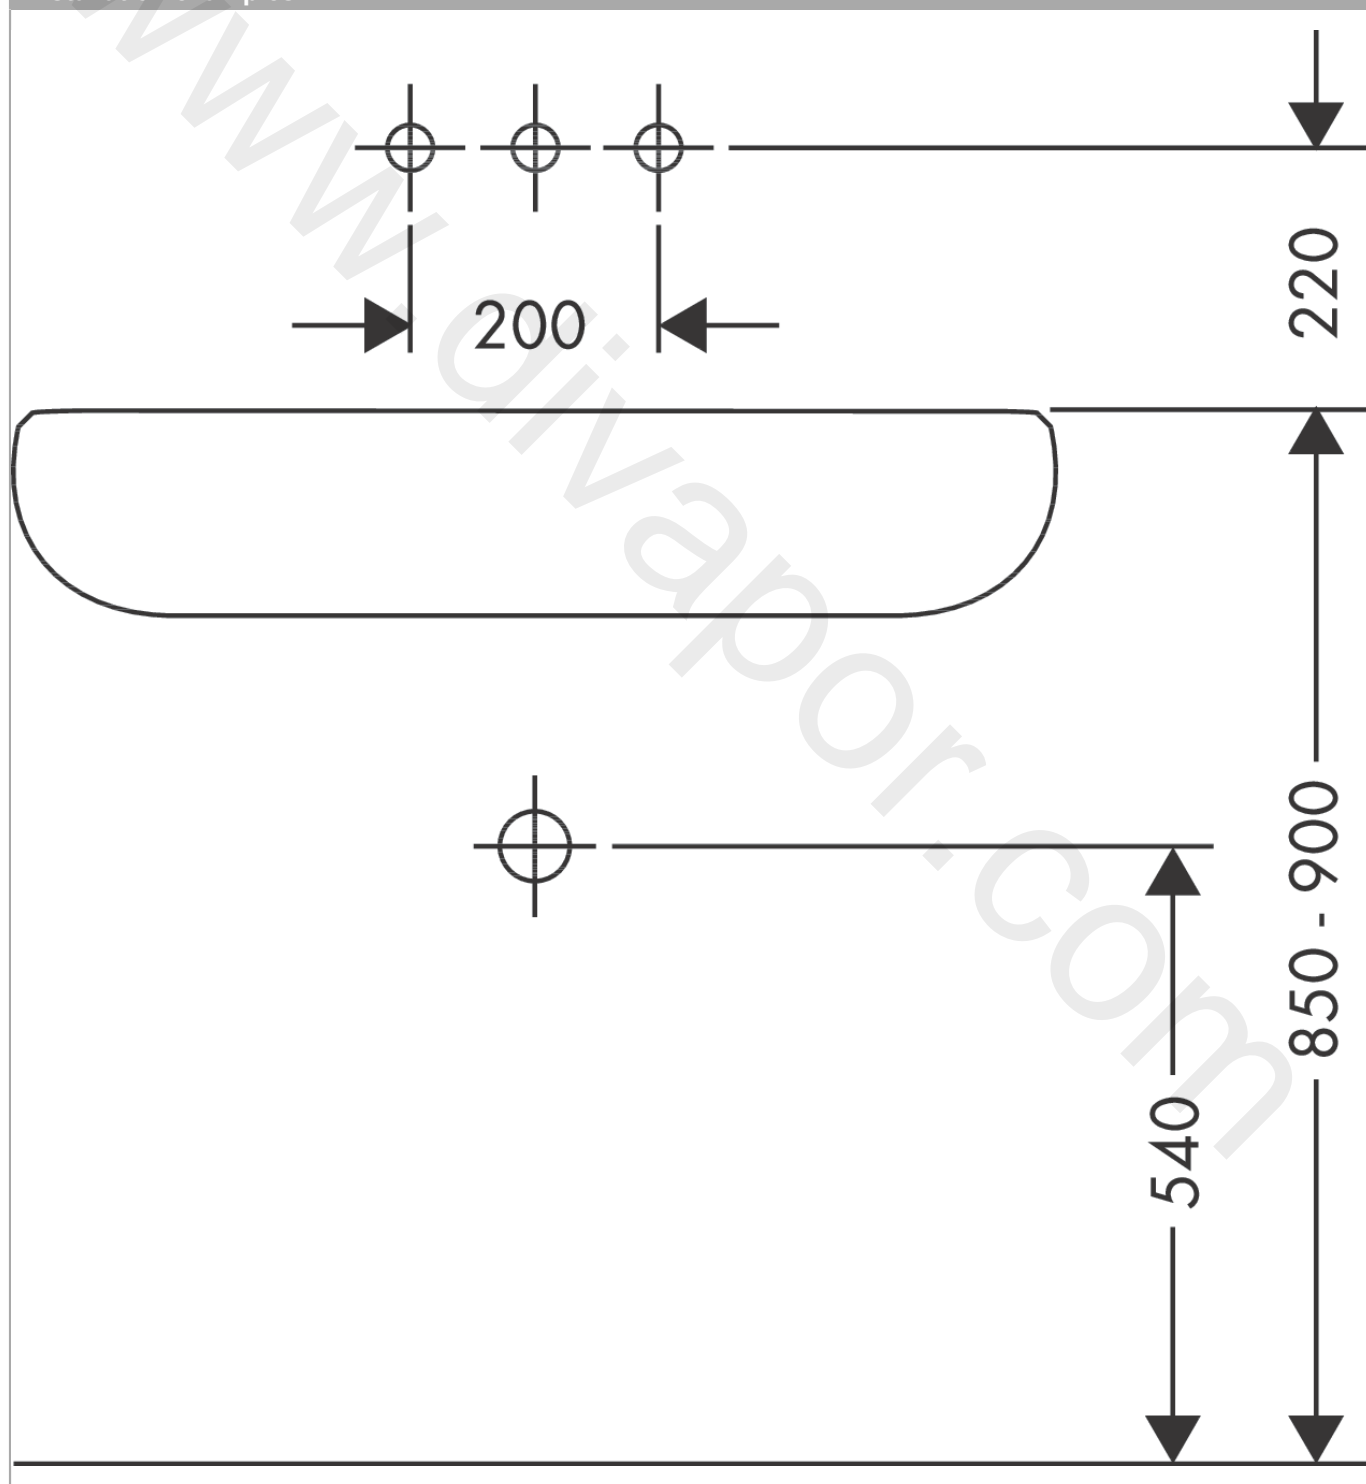

AXOR Citterio E

3-hole basin mixer for concealed installation wall-mounted with spout 220 mm and plate

Finish: **Brushed Gold Optic** Article Number: **36115250**

product features

- consists of: 3-hole basin mixer for concealed installation wall-mounted, waste set
- projection: 220 mm
- handle variant: cross handle
- spray type: laminar spray
- maximum flow rate at 3 bar: 5 l/min
- ceramic valves hot/ cold 180°
- suitable for continuous flow water heaters
- non-closing waste set
- connection type: basic set
- connection dimension: DN15
- EU taxonomy: max. 6 l/min - Substantial Contribution (SC)
- WRAS 2101006
- WRAS 2101006 - Approval letter

Finish: **Brushed Gold Optic** Article Number: **36115250**

Flowchart

AXOR Citterio E

3-hole basin mixer for concealed installation wall-mounted with spout 220 mm and plate

Finish: **Brushed Gold Optic** Article Number: **36115250**

Installation examples

AXOR Citterio E

3-hole basin mixer for concealed installation wall-mounted with spout 220 mm and plate

Finish: **Brushed Gold Optic** Article Number: **36115250**

Exploded Drawing

Year of production: >11/16

Pos.		Article Number	Price	PU
1	spout 220 mm	92336250	£ 550,00	1
2	aerator laminar M16,5x1 (5 l/min)	95382000	£ 43,00	1
3	special tool	98987000	£ 9,00	1
4	hollow set screw M5x5	98446000	£ 3,30	1
5	escutcheon for spout	92342250	£ 96,00	1
6	O-ring 30x1,5	98433000	£ 3,30	1
7	O-ring 17x1,5	98137000	£ 3,30	1
8	connecting thread G½	95626000	£ 43,00	1
9	O-ring 13x2	98128000	£ 3,30	1
10	handle	92343250	£ 205,50	1
11	escutcheon	92344250	£ 205,50	1
12	seal	97530000	£ 6,10	1
13	fixing set	96393000	£ 35,00	1
14	extension 25 mm	95413000	£ 79,00	1
15	extension 25 mm	96259000	£ 79,00	1
a	waste	50001250	£ 106,56	1
b	plug	92313000	£ 9,00	1
c	base body	10303180	£ 300,00	1