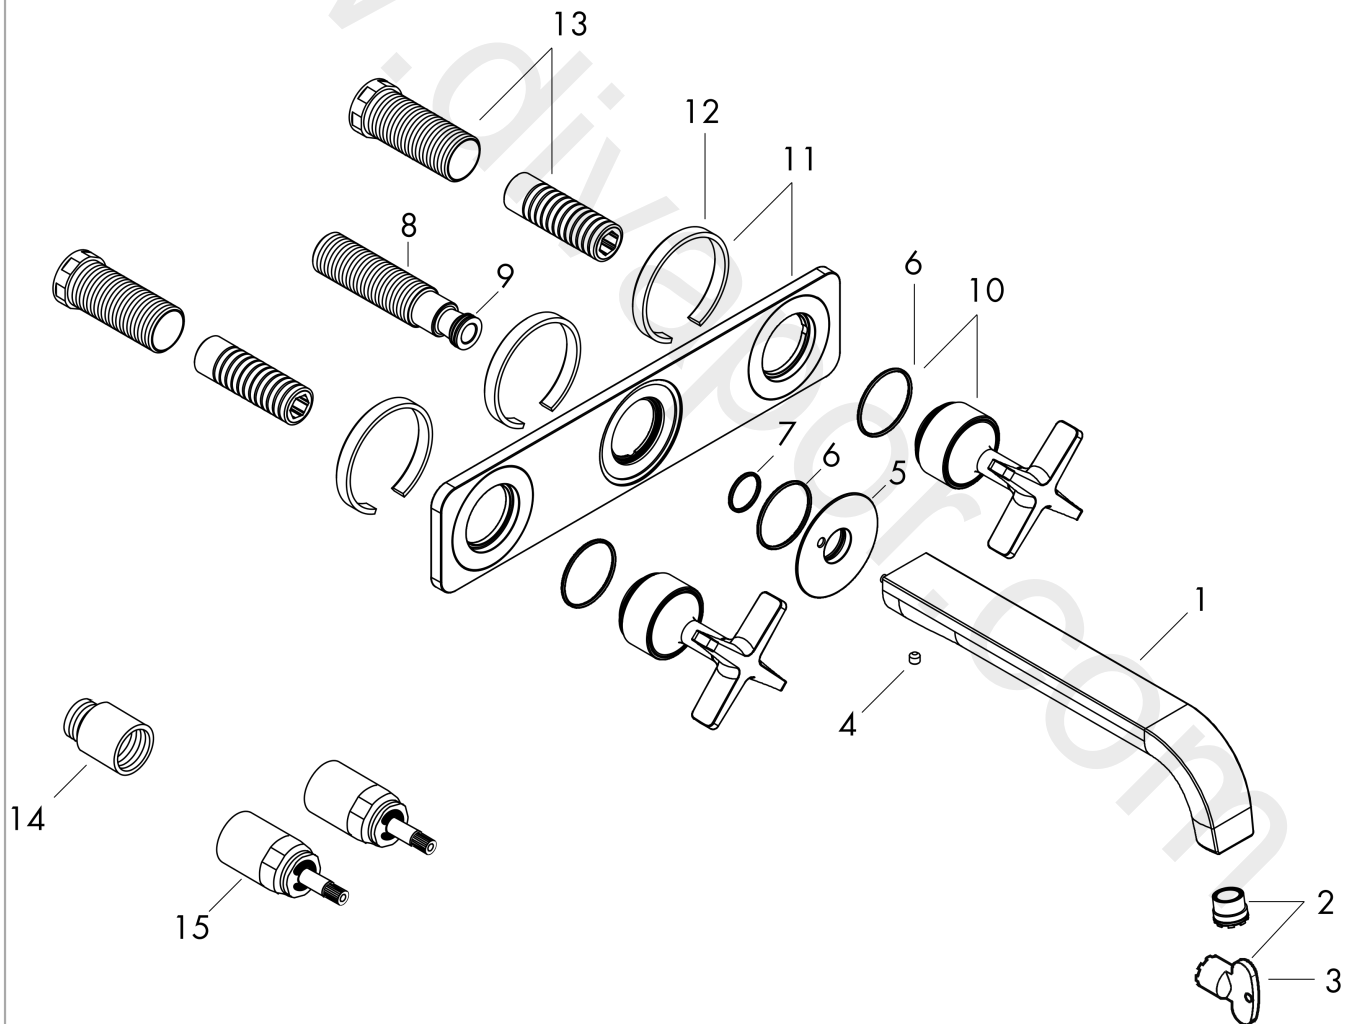

AXOR Citterio E

3-hole basin mixer for concealed installation wall-mounted with spout 220 mm and plate

Surfaces: Article Number: 36115130

Exploded Drawing

Year of production: 11/16 - 12/19

AXOR Citterio E

3-hole basin mixer for concealed installation wall-mounted with spout 220 mm and plate

Surfaces: Article Number: **36115130**

Spare part list

Year of production: **11/16 - 12/19**

Pos.		Article Number	Price	PU
1	spout 220 mm	92336130	£ 555,00	1
2	aerator laminar M16,5x1 (5 l/min)	95382000	£ 43,00	1
3	special tool	98987000	£ 9,00	1
4	hollow set screw M5x5	98446000	£ 3,30	1
5	escutcheon for spout	92342130	£ 96,00	1
6	O-ring 30x1,5	98433000	£ 3,30	1
7	O-ring 17x1,5	98137000	£ 3,30	1
8	connecting thread G½	95626000	£ 43,00	1
9	O-ring 13x2	98128000	£ 3,30	1
10	handle	92343130	£ 205,50	1
11	escutcheon	92344130	£ 205,50	1
12	seal	97530000	£ 6,10	1
13	fixing set	96393000	£ 35,00	1
14	extension 25 mm	95413000	£ 79,00	1
15	extension 25 mm	96259000	£ 79,00	1
a	waste	50001130	£ 106,56	1
b	plug	92313000	£ 9,00	1
c	base body	10303180	£ 300,00	1