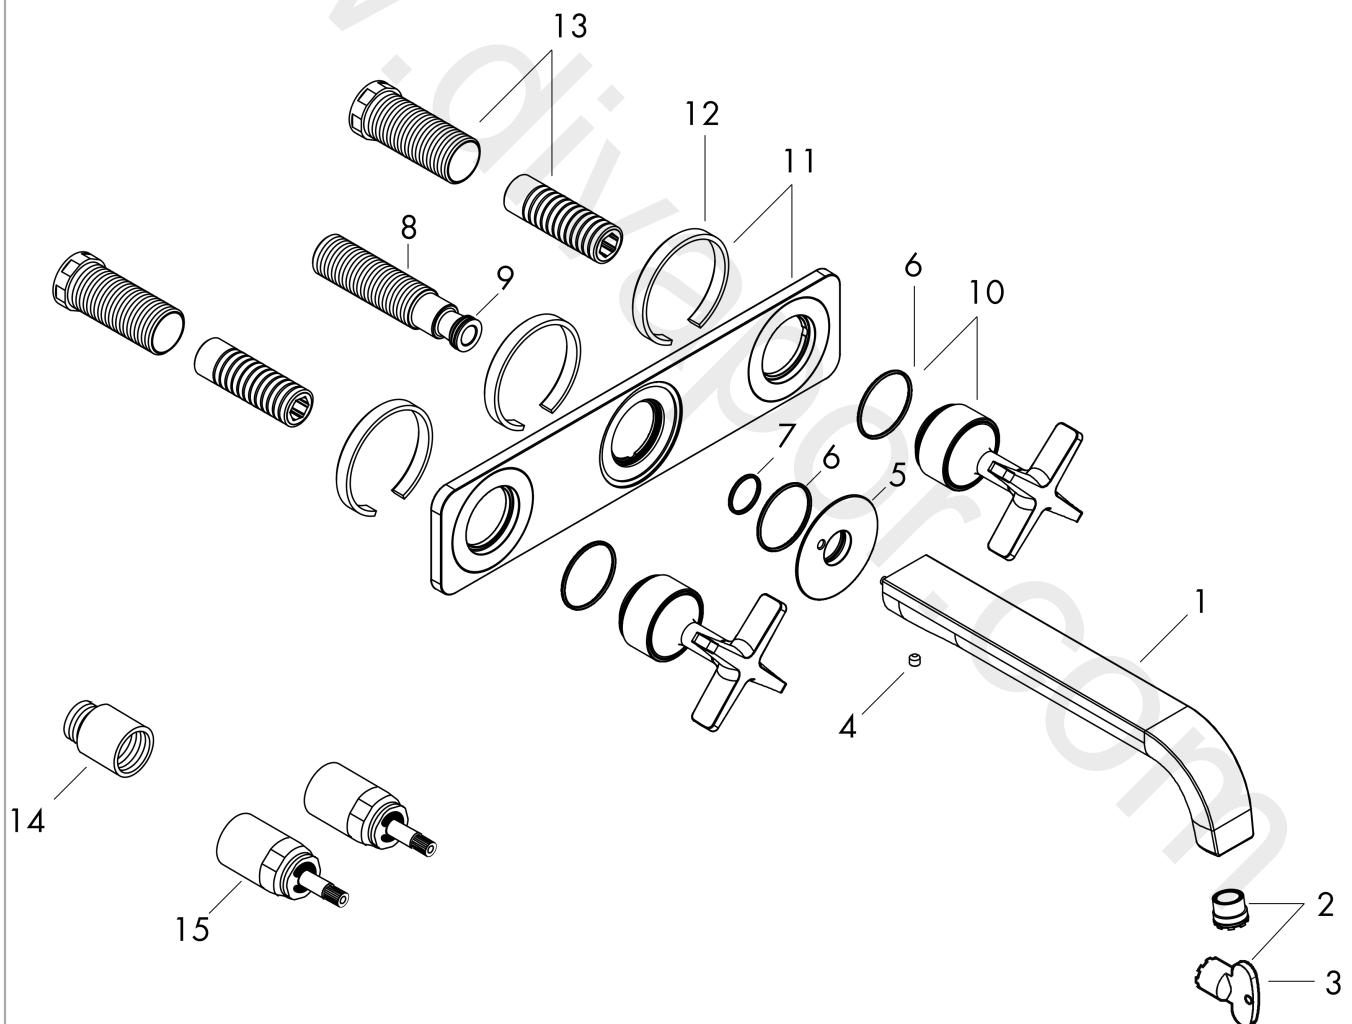

AXOR Citterio E

3-hole basin mixer for concealed installation wall-mounted with spout 220 mm and plate

Surfaces: Article Number: 36115020

Exploded Drawing

Year of production: 11/16 - 12/19

AXOR Citterio E

3-hole basin mixer for concealed installation wall-mounted with spout 220 mm and plate

Surfaces: Article Number: **36115020**

Spare part list

Year of production: **11/16 - 12/19**

Pos.		Article Number	Price	PU
1	spout 220 mm	92336020	£ 555,00	1
2	aerator laminar M16,5x1 (5 l/min)	95382000	£ 43,00	1
3	special tool	98987000	£ 9,00	1
4	hollow set screw M5x5	98446000	£ 3,30	1
5	escutcheon for spout	92342020	£ 96,00	1
6	O-ring 30x1,5	98433000	£ 3,30	1
7	O-ring 17x1,5	98137000	£ 3,30	1
8	connecting thread G½	95626000	£ 43,00	1
9	O-ring 13x2	98128000	£ 3,30	1
10	handle	92343020	£ 205,50	1
11	escutcheon	92344020	£ 205,50	1
12	seal	97530000	£ 6,10	1
13	fixing set	96393000	£ 35,00	1
14	extension 25 mm	95413000	£ 79,00	1
15	extension 25 mm	96259000	£ 79,00	1
a	waste	50001020	£ 106,56	1
b	plug	92313000	£ 9,00	1
c	base body	10303180	£ 300,00	1