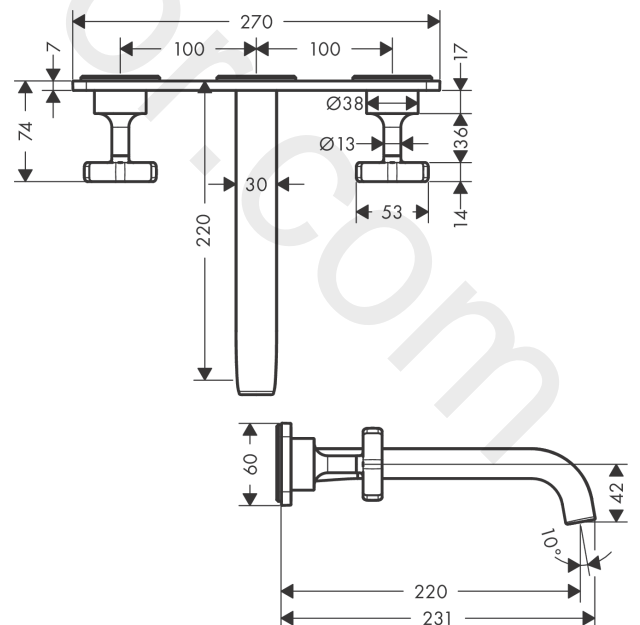

AXOR Citterio E

3-hole basin mixer for concealed installation wall-mounted with spout 220 mm and plate

Finish: **Chrome** Article Number: **36115000**

product features

- consists of: 3-hole basin mixer for concealed installation wall-mounted, waste set
- projection: 220 mm
- handle variant: cross handle
- spray type: laminar spray
- maximum flow rate at 3 bar: 5 l/min
- ceramic valves hot/ cold 180°
- suitable for continuous flow water heaters
- non-closing waste set
- connection type: basic set
- connection dimension: DN15
- EU taxonomy: max. 6 l/min - Substantial Contribution (SC)
- WRAS 2101006
- WRAS 2101006 - Approval letter

Article Details

Price excl. VAT

658,33 £

Technology

Product image

Scale drawing

AXOR Citterio E

3-hole basin mixer for concealed installation wall-mounted with spout 220 mm and plate

Finish: **Chrome** Article Number: **36115000**

Flowchart

AXOR Citterio E

3-hole basin mixer for concealed installation wall-mounted with spout 220 mm and plate

Finish: **Chrome** Article Number: **36115000**

AXOR Citterio E

3-hole basin mixer for concealed installation wall-mounted with spout 220 mm and plate

Finish: **Chrome** Article Number: **36115000**

Spare part list

Year of production: >12/14

Pos.		Article Number	Price	PU
1	spout 220 mm	92336000	£ 370,00	1
2	aerator laminar M16,5x1 (5 l/min)	95382000	£ 43,00	1
3	special tool	98987000	£ 9,00	1
4	hollow set screw M5x5	98446000	£ 3,30	1
5	escutcheon for spout	92342000	£ 64,00	1
6	O-ring 30x1,5	98433000	£ 3,30	1
7	O-ring 17x1,5	98137000	£ 3,30	1
8	connecting thread G½	95626000	£ 43,00	1
9	O-ring 13x2	98128000	£ 3,30	1
10	handle	92343000	£ 137,00	1
11	escutcheon	92344000	£ 137,00	1
12	seal	97530000	£ 6,10	1
13	fixing set	96393000	£ 35,00	1
14	extension 25 mm	95413000	£ 79,00	1
15	extension 25 mm	96259000	£ 79,00	1
a	waste	50001000	£ 71,00	1
b	plug	92313000	£ 9,00	1
c	base body	10303180	£ 300,00	1