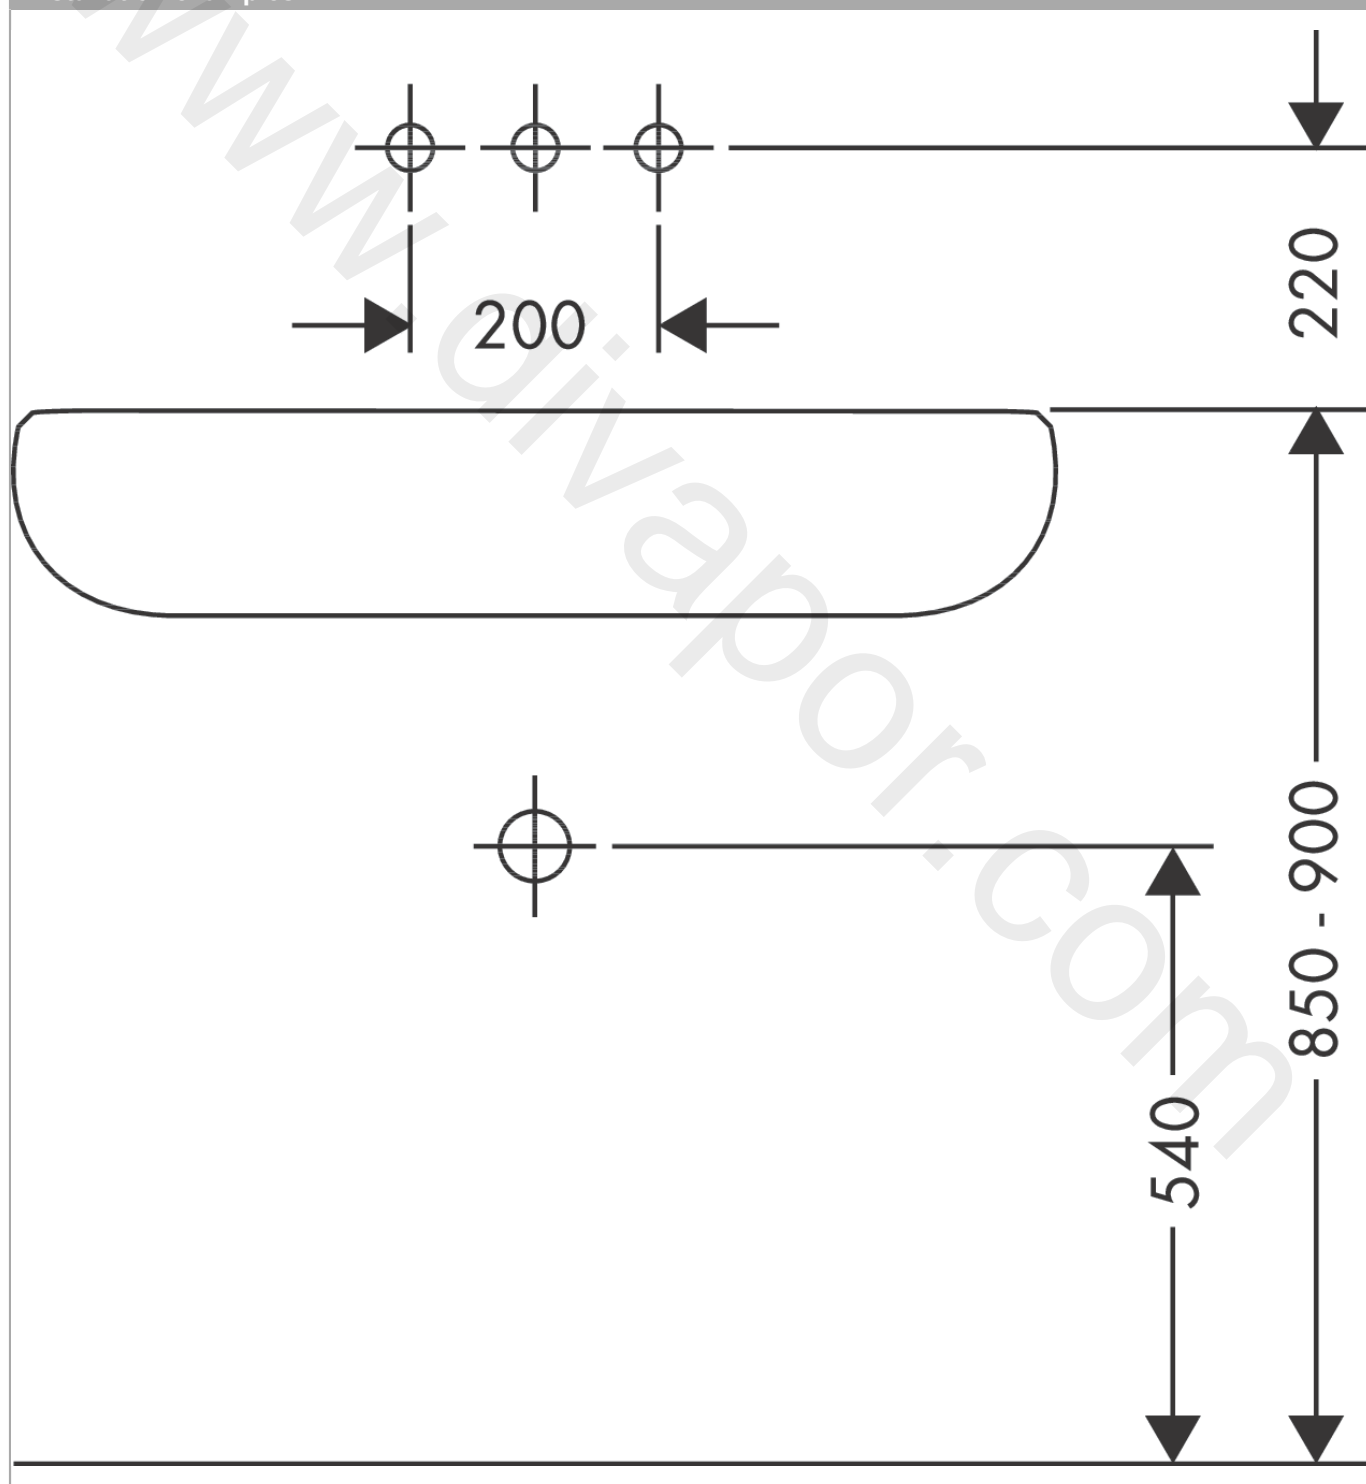

AXOR Citterio E

3-hole basin mixer for concealed installation wall-mounted with spout 220 mm and plate

Finish: **Chrome** Article Number: **36115000**

product features

- consists of: 3-hole basin mixer for concealed installation wall-mounted, waste set
- projection: 220 mm
- handle variant: cross handle
- spray type: laminar spray
- maximum flow rate at 3 bar: 5 l/min
- ceramic valves hot/ cold 180°
- suitable for continuous flow water heaters
- non-closing waste set
- connection type: basic set
- connection dimension: DN15
- EU taxonomy: max. 6 l/min - Substantial Contribution (SC)
- WRAS 2101006
- WRAS 2101006 - Approval letter

Finish: **Chrome** Article Number: **36115000**

Flowchart

AXOR Citterio E

3-hole basin mixer for concealed installation wall-mounted with spout 220 mm and plate

Finish: **Chrome** Article Number: **36115000**

Installation examples

AXOR Citterio E

3-hole basin mixer for concealed installation wall-mounted with spout 220 mm and plate

Finish: **Chrome** Article Number: **36115000**

Exploded Drawing

Year of production: >12/14

AXOR Citterio E

3-hole basin mixer for concealed installation wall-mounted with spout 220 mm and plate

Finish: **Chrome** Article Number: **36115000**

Spare part list

Year of production: >12/14

Pos.		Article Number	Price	PU
1	spout 220 mm	92336000	£ 370,00	1
2	aerator laminar M16,5x1 (5 l/min)	95382000	£ 43,00	1
3	special tool	98987000	£ 9,00	1
4	hollow set screw M5x5	98446000	£ 3,30	1
5	escutcheon for spout	92342000	£ 64,00	1
6	O-ring 30x1,5	98433000	£ 3,30	1
7	O-ring 17x1,5	98137000	£ 3,30	1
8	connecting thread G½	95626000	£ 43,00	1
9	O-ring 13x2	98128000	£ 3,30	1
10	handle	92343000	£ 137,00	1
11	escutcheon	92344000	£ 137,00	1
12	seal	97530000	£ 6,10	1
13	fixing set	96393000	£ 35,00	1
14	extension 25 mm	95413000	£ 79,00	1
15	extension 25 mm	96259000	£ 79,00	1
a	waste	50001000	£ 71,00	1
b	plug	92313000	£ 9,00	1
c	base body	10303180	£ 300,00	1