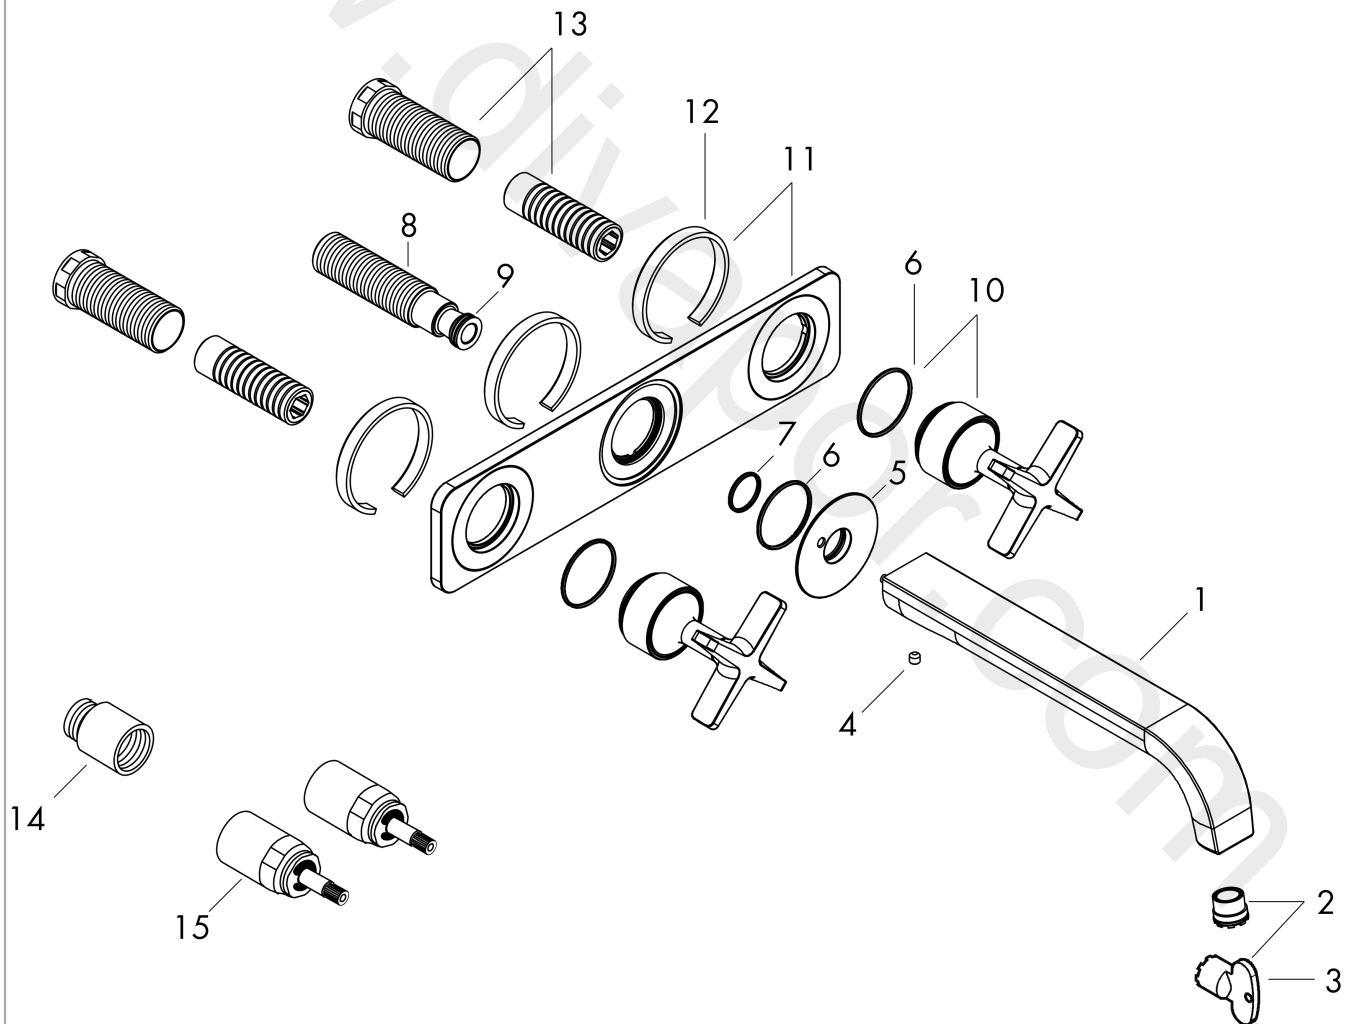

AXOR Citterio E

3-hole basin mixer for concealed installation wall-mounted with spout 220 mm and plate

Finish: **Chrome** Article Number: **36115000**

product features

- consists of: 3-hole basin mixer for concealed installation wall-mounted, waste set
- projection: 220 mm
- handle variant: cross handle
- spray type: laminar spray
- maximum flow rate at 3 bar: 5 l/min
- ceramic valves hot/ cold 180°
- suitable for continuous flow water heaters
- non-closing waste set
- connection type: basic set
- connection dimension: DN15
- EU taxonomy: max. 6 l/min - Substantial Contribution (SC)
- WRAS 2101006
- WRAS 2101006 - Approval letter

Finish: **Chrome** Article Number: **36115000**

Flowchart

AXOR Citterio E

3-hole basin mixer for concealed installation wall-mounted with spout 220 mm and plate

Finish: **Chrome** Article Number: **36115000**

Installation examples

AXOR Citterio E

3-hole basin mixer for concealed installation wall-mounted with spout 220 mm and plate

Finish: **Chrome** Article Number: **36115000**

Exploded Drawing

Year of production: >12/14

AXOR Citterio E

3-hole basin mixer for concealed installation wall-mounted with spout 220 mm and plate

Finish: **Chrome** Article Number: **36115000**

Spare part list

Year of production: >12/14

Pos.		Article Number	Price	PU
1	spout 220 mm	92336000	£ 370,00	1
2	aerator laminar M16,5x1 (5 l/min)	95382000	£ 43,00	1
3	special tool	98987000	£ 9,00	1
4	hollow set screw M5x5	98446000	£ 3,30	1
5	escutcheon for spout	92342000	£ 64,00	1
6	O-ring 30x1,5	98433000	£ 3,30	1
7	O-ring 17x1,5	98137000	£ 3,30	1
8	connecting thread G½	95626000	£ 43,00	1
9	O-ring 13x2	98128000	£ 3,30	1
10	handle	92343000	£ 137,00	1
11	escutcheon	92344000	£ 137,00	1
12	seal	97530000	£ 6,10	1
13	fixing set	96393000	£ 35,00	1
14	extension 25 mm	95413000	£ 79,00	1
15	extension 25 mm	96259000	£ 79,00	1
a	waste	50001000	£ 71,00	1
b	plug	92313000	£ 9,00	1
c	base body	10303180	£ 300,00	1