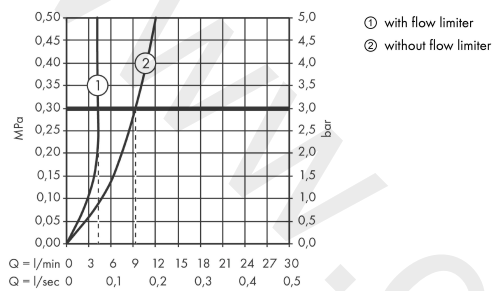

AXOR Citterio E

3-hole basin mixer for concealed installation wall-mounted with spout 220 mm and plate

Finish: **Chrome** Article Number: **36115000**

Flowchart