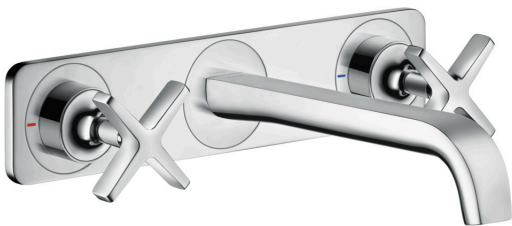

AXOR Citterio E

3-hole basin mixer for concealed installation wall-mounted with spout 220 mm and plate

Finish: **Chrome** Article Number: **36115000**

product features

- consists of: 3-hole basin mixer for concealed installation wall-mounted, waste set
- projection: 220 mm
- handle variant: cross handle
- spray type: laminar spray
- maximum flow rate at 3 bar: 5 l/min
- ceramic valves hot/ cold 180°
- suitable for continuous flow water heaters
- non-closing waste set
- connection type: basic set
- connection dimension: DN15
- EU taxonomy: max. 6 l/min - Substantial Contribution (SC)
- WRAS 2101006
- WRAS 2101006 - Approval letter

Article Details

Price excl. VAT

658,33 £

Technology

Product image

Scale drawing

AXOR Citterio E

3-hole basin mixer for concealed installation wall-mounted with spout 220 mm and plate

Finish: **Chrome** Article Number: **36115000**

Flowchart

AXOR Citterio E

3-hole basin mixer for concealed installation wall-mounted with spout 220 mm and plate

Finish: **Chrome** Article Number: **36115000**

Installation examples

AXOR Citterio E

3-hole basin mixer for concealed installation wall-mounted with spout 220 mm and plate

Finish: **Chrome** Article Number: **36115000**

Exploded Drawing

Year of production: >12/14