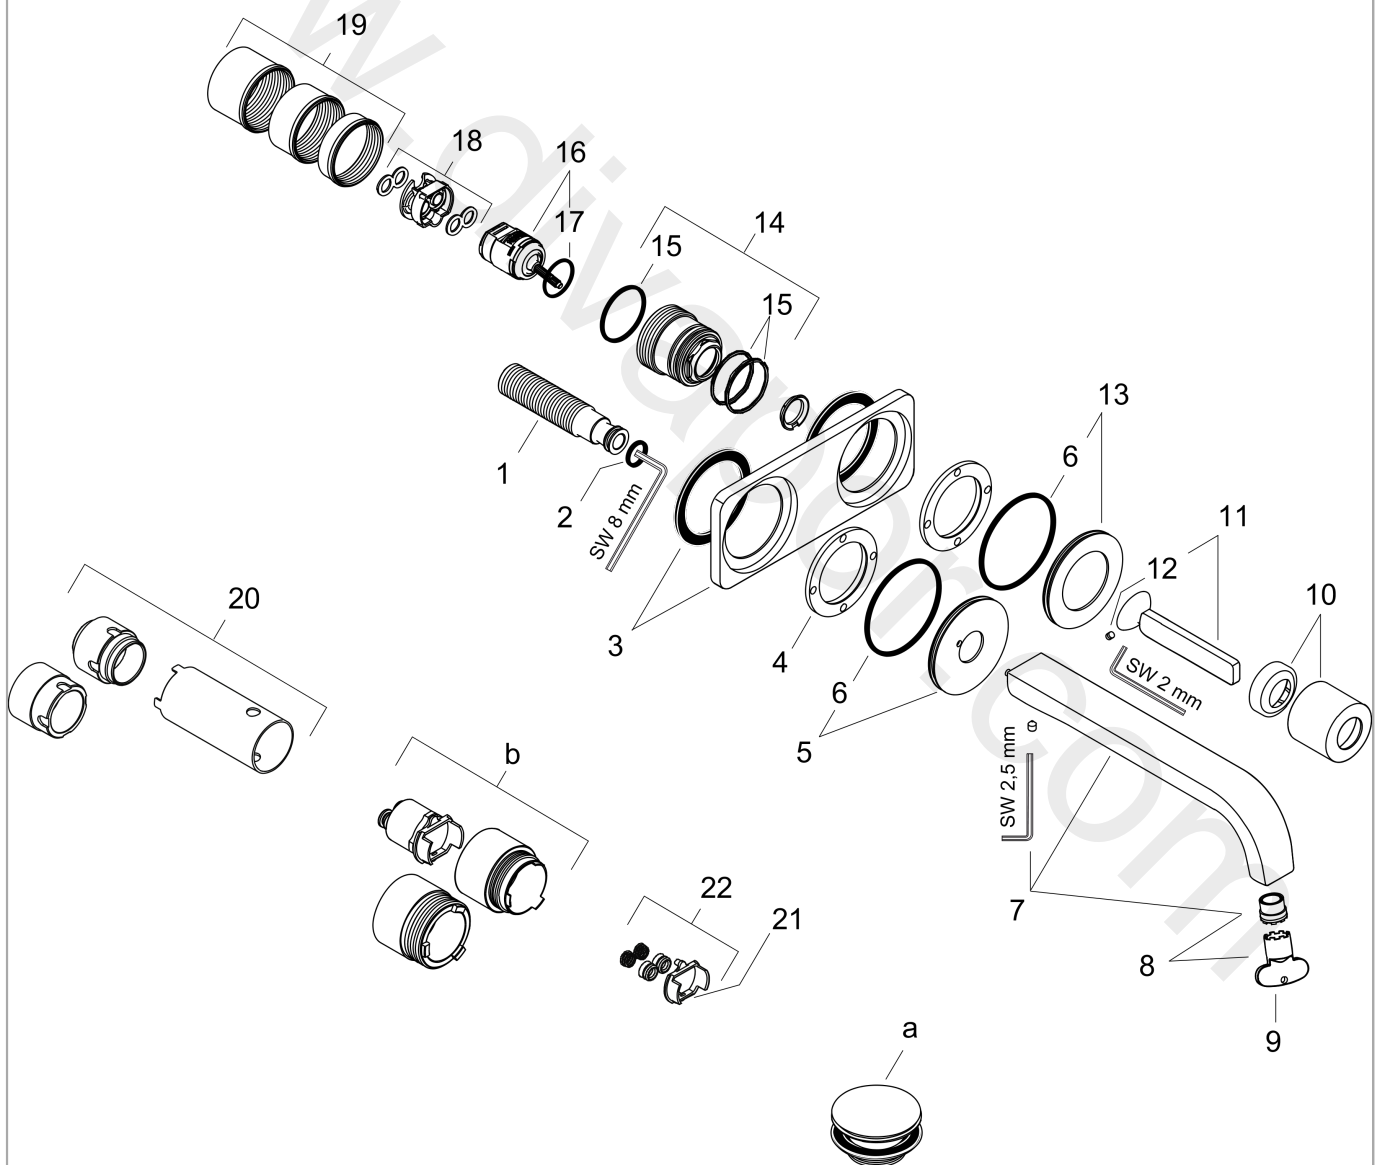

AXOR Citterio E

Single lever basin mixer for concealed installation wall-mounted with pin handle, spout 221 mm and plate

Finish: Polished Gold Optic Article Number: 36114990

Exploded Drawing

Year of production: >11/16

AXOR Citterio E

Single lever basin mixer for concealed installation wall-mounted with pin handle, spout 221 mm and plate

Finish: **Polished Gold Optic** Article Number: **36114990**

Spare part list

Year of production: >11/16

Pos.		Article Number	Price	PU
1	connecting thread G½	95626000	£ 43,00	1
2	O-ring 13x2	98128000	£ 3,30	1
3	escutcheon	92496990	£ 667,50	1
4	nut	97601000	£ 20,50	1
5	escutcheon for spout	93097990	£ 76,00	1
6	O-ring 57x2,5	98394000	£ 6,10	1
7	spout 220 mm	92336990	£ 550,00	1
8	aerator laminar M16,5x1 (5 l/min)	95382000	£ 43,00	1
9	special tool	98987000	£ 9,00	1
10	flange	95776990	£ 76,00	1
11	handle	92335990	£ 260,00	1
12	hollow set screw M4x6	97767000	£ 3,30	1
13	escutcheon for handle	96912990	£ 76,00	1
14	nut	95777000	£ 79,00	1
15	O-ring 34x2	98383000	£ 6,10	1
16	cartridge, assy	96339000	£ 79,00	1
17	O-ring 21,95x1,78	95169000	£ 3,30	1
18	adapter for cartridge	95644000	£ 16,10	1
19	fixing set	97971000	£ 43,00	1
20	extension set 25 mm for 13622180	31971000	£ 169,00	1
21	conversion kit	95643000	£ 43,00	1
22	adapter for cartridge	97280000	£ 6,10	1
a	waste	50001990	£ 106,56	1
b	extension set for 38111180	38982000	£ 173,00	1
c	base body	13622180	£ 355,00	1
d	adapter for exchanged connections	93561000	£ 275,00	1