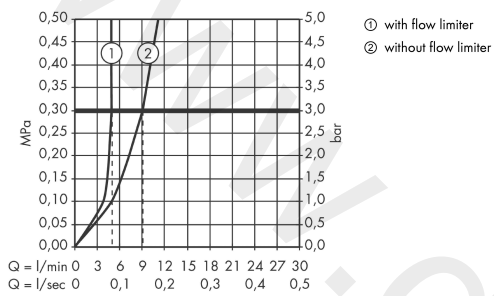

AXOR Citterio E

Single lever basin mixer for concealed installation wall-mounted with pin handle, spout 221 mm and plate

Finish: **Polished Gold Optic** Article Number: **36114990**

Flowchart