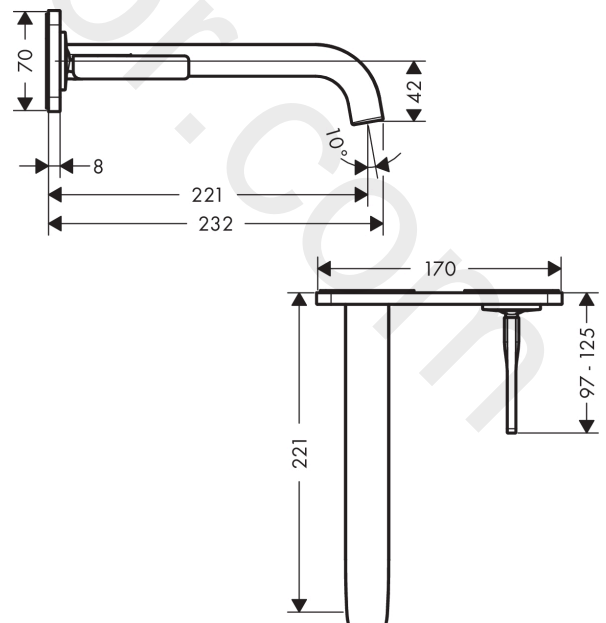

AXOR Citterio E

Single lever basin mixer for concealed installation wall-mounted with pin handle, spout 221 mm and plate

Finish: **Polished Gold Optic** Article Number: **36114990**

product features

- consists of: single lever basin mixer for concealed installation wall-mounted, waste set
- projection: 221 mm
- handle variant: pin handle
- spray type: laminar spray
- maximum flow rate at 3 bar: 5 l/min
- ceramic cartridge
- suitable for continuous flow water heaters
- non-closing waste set
- connection type: basic set
- handle can be positioned on the right or left, depending on the basic set installation
- EU taxonomy: max. 6 l/min - Substantial Contribution (SC)
- WRAS 2110016
- WRAS 2110016 - Approval letter

Article Details

Price excl. VAT

1.000,00 £

Technology

Product image

Scale drawing

AXOR Citterio E

Single lever basin mixer for concealed installation wall-mounted with pin handle, spout 221 mm and plate

Spare part list

Year of production: >11/16

Pos.		Article Number	Price	PU
1	connecting thread G½	95626000	£ 43,00	1
2	O-ring 13x2	98128000	£ 3,30	1
3	escutcheon	92496990	£ 667,50	1
4	nut	97601000	£ 20,50	1
5	escutcheon for spout	93097990	£ 76,00	1
6	O-ring 57x2,5	98394000	£ 6,10	1
7	spout 220 mm	92336990	£ 550,00	1
8	aerator laminar M16,5x1 (5 l/min)	95382000	£ 43,00	1
9	special tool	98987000	£ 9,00	1
10	flange	95776990	£ 76,00	1
11	handle	92335990	£ 260,00	1
12	hollow set screw M4x6	97767000	£ 3,30	1
13	escutcheon for handle	96912990	£ 76,00	1
14	nut	95777000	£ 79,00	1
15	O-ring 34x2	98383000	£ 6,10	1
16	cartridge, assy	96339000	£ 79,00	1
17	O-ring 21,95x1,78	95169000	£ 3,30	1
18	adapter for cartridge	95644000	£ 16,10	1
19	fixing set	97971000	£ 43,00	1
20	extension set 25 mm for 13622180	31971000	£ 169,00	1
21	conversion kit	95643000	£ 43,00	1
22	adapter for cartridge	97280000	£ 6,10	1
a	waste	50001990	£ 106,56	1
b	extension set for 38111180	38982000	£ 173,00	1
c	base body	13622180	£ 355,00	1
d	adapter for exchanged connections	93561000	£ 275,00	1