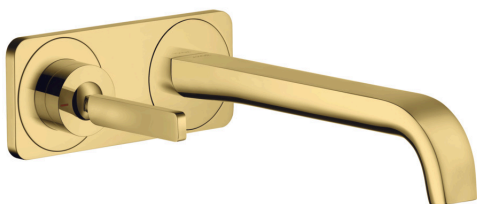

AXOR Citterio E

Single lever basin mixer for concealed installation wall-mounted with pin handle, spout 221 mm and plate

Finish: **Polished Gold Optic** Article Number: **36114990**

product features

- consists of: single lever basin mixer for concealed installation wall-mounted, waste set
- projection: 221 mm
- handle variant: pin handle
- spray type: laminar spray
- maximum flow rate at 3 bar: 5 l/min
- ceramic cartridge
- suitable for continuous flow water heaters
- non-closing waste set
- connection type: basic set
- handle can be positioned on the right or left, depending on the basic set installation
- EU taxonomy: max. 6 l/min - Substantial Contribution (SC)
- WRAS 2110016
- WRAS 2110016 - Approval letter

Article Details

Price excl. VAT

1.000,00 £

Technology

Product image

Scale drawing

AXOR Citterio E

Single lever basin mixer for concealed installation wall-mounted with pin handle, spout 221 mm and plate

Finish: **Polished Gold Optic** Article Number: **36114990**

Flowchart

AXOR Citterio E

Single lever basin mixer for concealed installation wall-mounted with pin handle, spout 221 mm and plate

Finish: Polished Gold Optic Article Number: 36114990

Exploded Drawing

Year of production: >11/16

AXOR Citterio E

Single lever basin mixer for concealed installation wall-mounted with pin handle, spout 221 mm and plate

Finish: **Polished Gold Optic** Article Number: **36114990**