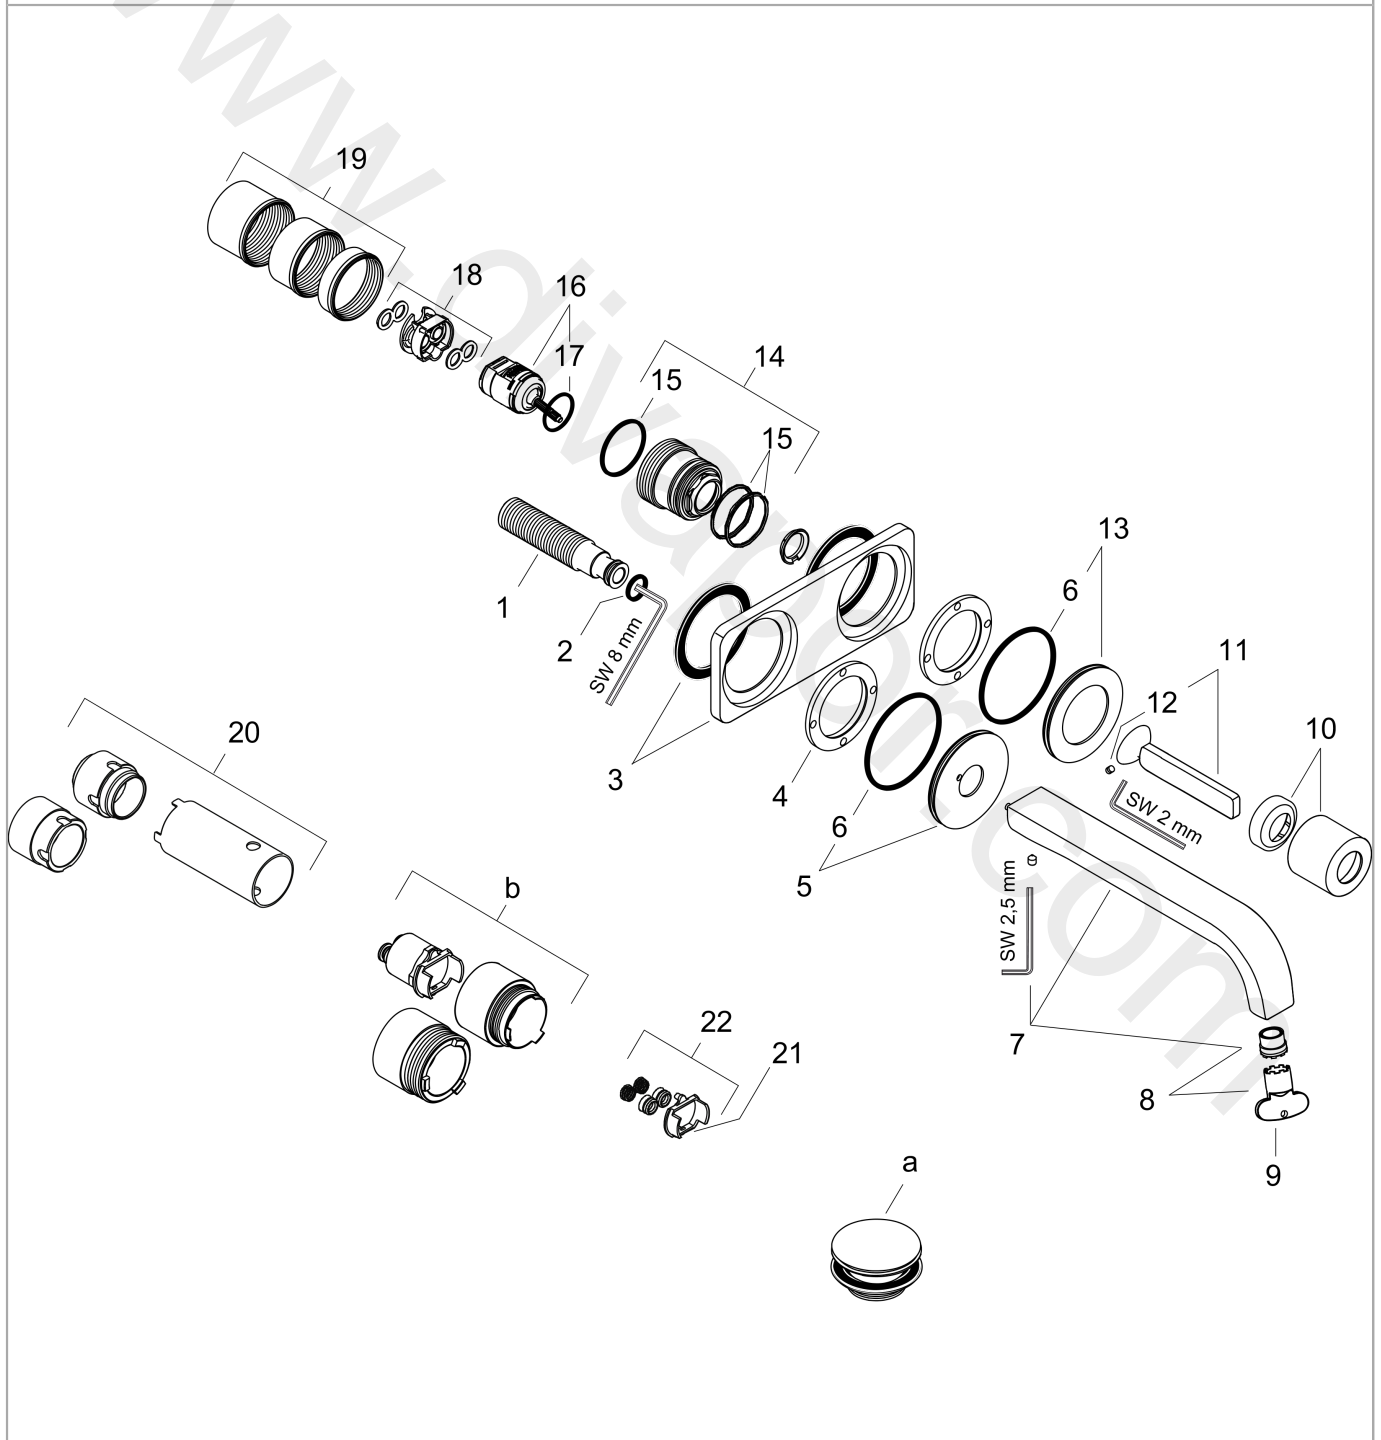

AXOR Citterio E

Single lever basin mixer for concealed installation wall-mounted with pin handle, spout 221 mm and plate

Finish: **Brushed Brass** Article Number: **36114950**

Exploded Drawing

Year of production: >11/16

AXOR Citterio E

Single lever basin mixer for concealed installation wall-mounted with pin handle, spout 221 mm and plate

Finish: **Brushed Brass** Article Number: **36114950**

Spare part list

Year of production: >11/16

Pos.		Article Number	Price	PU
1	connecting thread G½	95626000	£ 43,00	1
2	O-ring 13x2	98128000	£ 3,30	1
3	escutcheon	92496950	£ 667,50	1
4	nut	97601000	£ 20,50	1
5	escutcheon for spout	93097950	£ 76,50	1
6	O-ring 57x2,5	98394000	£ 6,10	1
7	spout 220 mm	92336950	£ 550,00	1
8	aerator laminar M16,5x1 (5 l/min)	95382000	£ 43,00	1
9	special tool	98987000	£ 9,00	1
10	flange	95776950	£ 76,00	1
11	handle	92335950	£ 259,50	1
12	hollow set screw M4x6	97767000	£ 3,30	1
13	escutcheon for handle	96912950	£ 76,50	1
14	nut	95777000	£ 79,00	1
15	O-ring 34x2	98383000	£ 6,10	1
16	cartridge, assy	96339000	£ 79,00	1
17	O-ring 21,95x1,78	95169000	£ 3,30	1
18	adapter for cartridge	95644000	£ 16,10	1
19	fixing set	97971000	£ 43,00	1
20	extension set 25 mm for 13622180	31971000	£ 169,00	1
21	conversion kit	95643000	£ 43,00	1
22	adapter for cartridge	97280000	£ 6,10	1
a	waste	50001950	£ 106,56	1
b	extension set for 38111180	38982000	£ 173,00	1
c	base body	13622180	£ 355,00	1
d	adapter for exchanged connections	93561000	£ 275,00	1