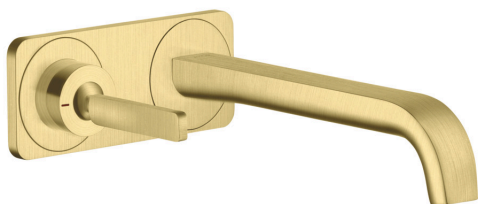

AXOR Citterio E

Single lever basin mixer for concealed installation wall-mounted with pin handle, spout 221 mm and plate

Finish: **Brushed Brass** Article Number: **36114950**

product features

- consists of: single lever basin mixer for concealed installation wall-mounted, waste set
- projection: 221 mm
- handle variant: pin handle
- spray type: laminar spray
- maximum flow rate at 3 bar: 5 l/min
- ceramic cartridge
- suitable for continuous flow water heaters
- non-closing waste set
- connection type: basic set
- handle can be positioned on the right or left, depending on the basic set installation
- EU taxonomy: max. 6 l/min - Substantial Contribution (SC)
- WRAS 2110016
- WRAS 2110016 - Approval letter

Article Details

Price excl. VAT

1.000,00 £

Technology

Product image

Scale drawing

AXOR Citterio E

Single lever basin mixer for concealed installation wall-mounted with pin handle, spout 221 mm and plate

Finish: **Brushed Brass** Article Number: **36114950**

Flowchart

AXOR Citterio E

Single lever basin mixer for concealed installation wall-mounted with pin handle, spout 221 mm and plate

Finish: **Brushed Brass** Article Number: **36114950**

Exploded Drawing

Year of production: >11/16

AXOR Citterio E

Single lever basin mixer for concealed installation wall-mounted with pin handle, spout 221 mm and plate

Finish: **Brushed Brass** Article Number: **36114950**