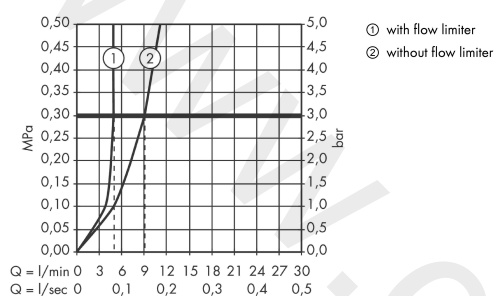

AXOR Citterio E

Single lever basin mixer for concealed installation wall-mounted with pin handle, spout 221 mm and plate

Finish: **Brushed Brass** Article Number: **36114950**

Flowchart