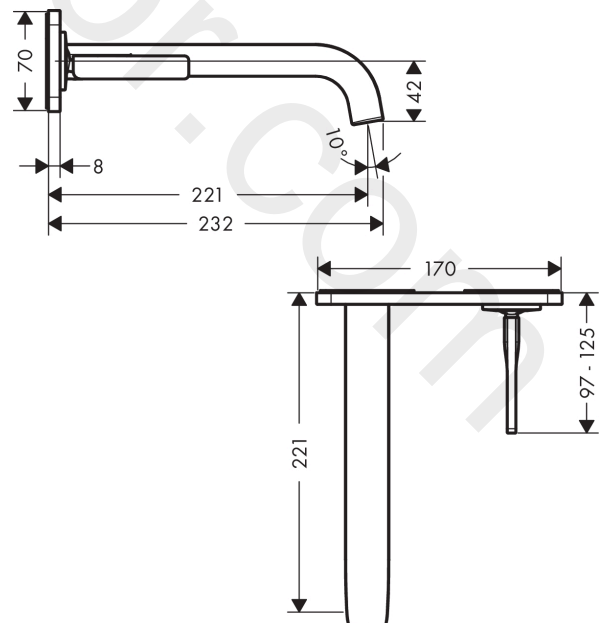

Scale drawing