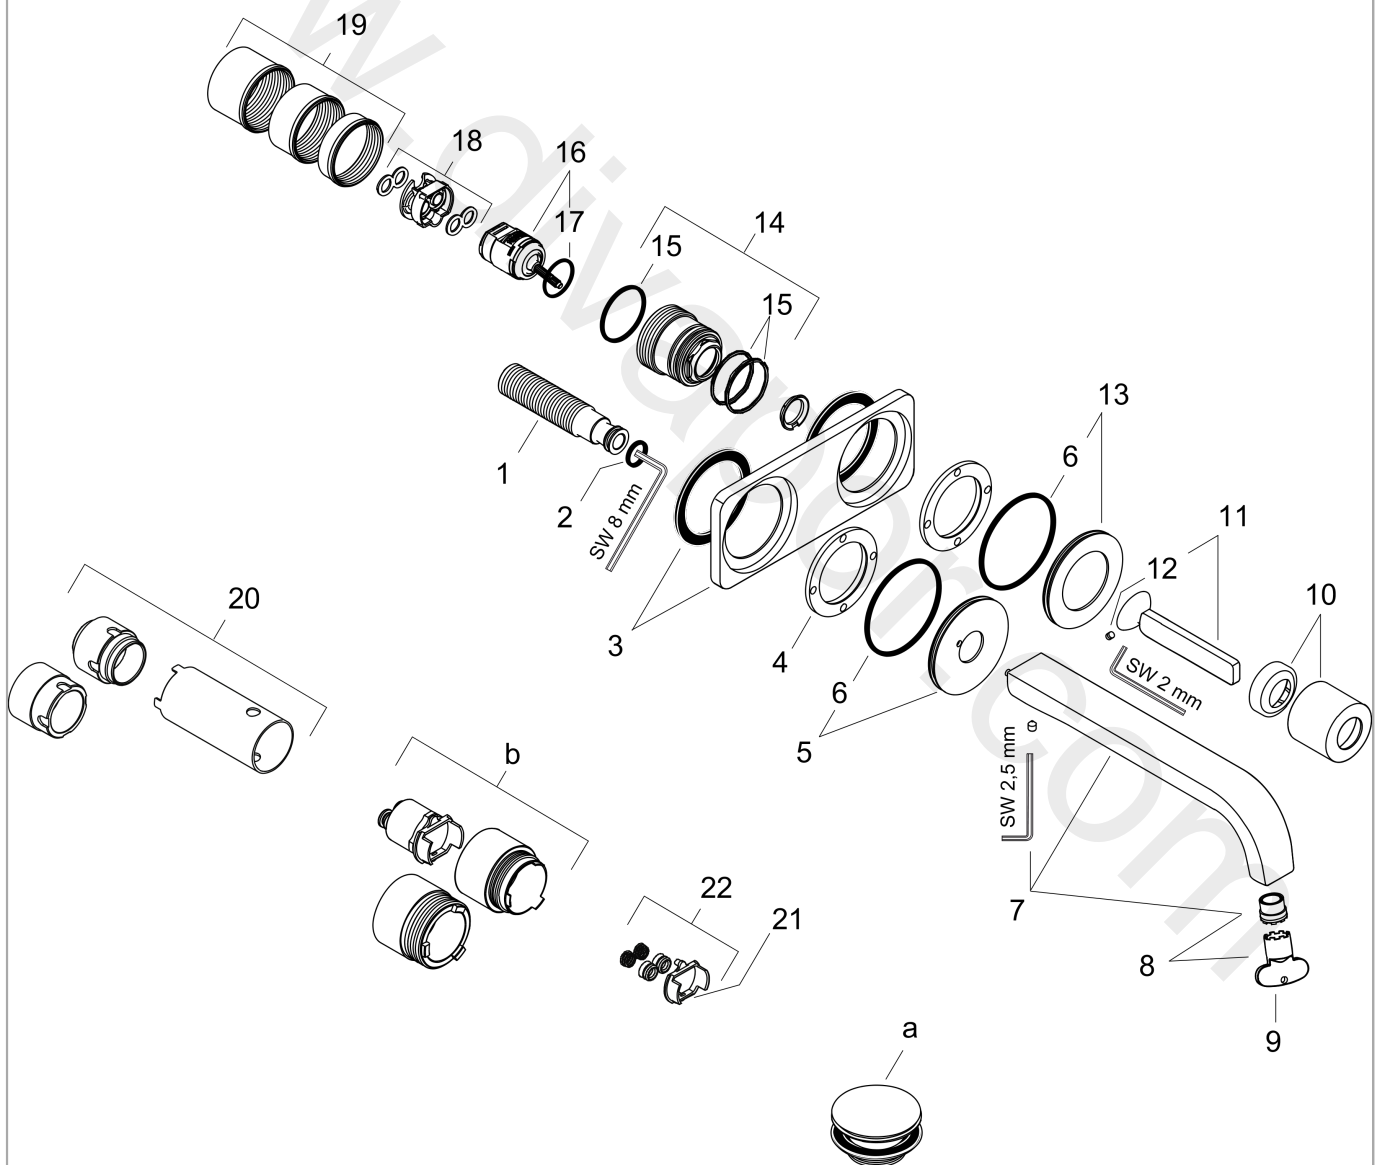

AXOR Citterio E

Single lever basin mixer for concealed installation wall-mounted with pin handle, spout 221 mm and plate

Surfaces: Article Number: **36114930**

Exploded Drawing

Year of production: **11/16 - 12/19**

AXOR Citterio E

Single lever basin mixer for concealed installation wall-mounted with pin handle, spout 221 mm and plate

Surfaces: Article Number: **36114930**

Spare part list

Year of production: **11/16 - 12/19**

Pos.		Article Number	Price	PU
1	connecting thread G½	95626000	£ 43,00	1
2	O-ring 13x2	98128000	£ 3,30	1
3	escutcheon	92496930	£ 667,50	1
4	nut	97601000	£ 20,50	1
5	escutcheon for spout	93097930	£ 76,50	1
6	O-ring 57x2,5	98394000	£ 6,10	1
7	spout 220 mm	92336930	£ 555,00	1
8	aerator laminar M16,5x1 (5 l/min)	95382000	£ 43,00	1
9	special tool	98987000	£ 9,00	1
10	flange	95776930	£ 76,50	1
11	handle	92335930	£ 259,50	1
12	hollow set screw M4x6	97767000	£ 3,30	1
13	escutcheon for handle	96912930	£ 76,50	1
14	nut	95777000	£ 79,00	1
15	O-ring 34x2	98383000	£ 6,10	1
16	cartridge, assy	96339000	£ 79,00	1
17	O-ring 21,95x1,78	95169000	£ 3,30	1
18	adapter for cartridge	95644000	£ 16,10	1
19	fixing set	97971000	£ 43,00	1
20	extension set 25 mm for 13622180	31971000	£ 169,00	1
21	conversion kit	95643000	£ 43,00	1
22	adapter for cartridge	97280000	£ 6,10	1
a	waste	50001930	£ 106,56	1
b	extension set for 38111180	38982000	£ 173,00	1
c	adapter for exchanged connections	93561000	£ 275,00	1
d	base body	13622180	£ 355,00	1