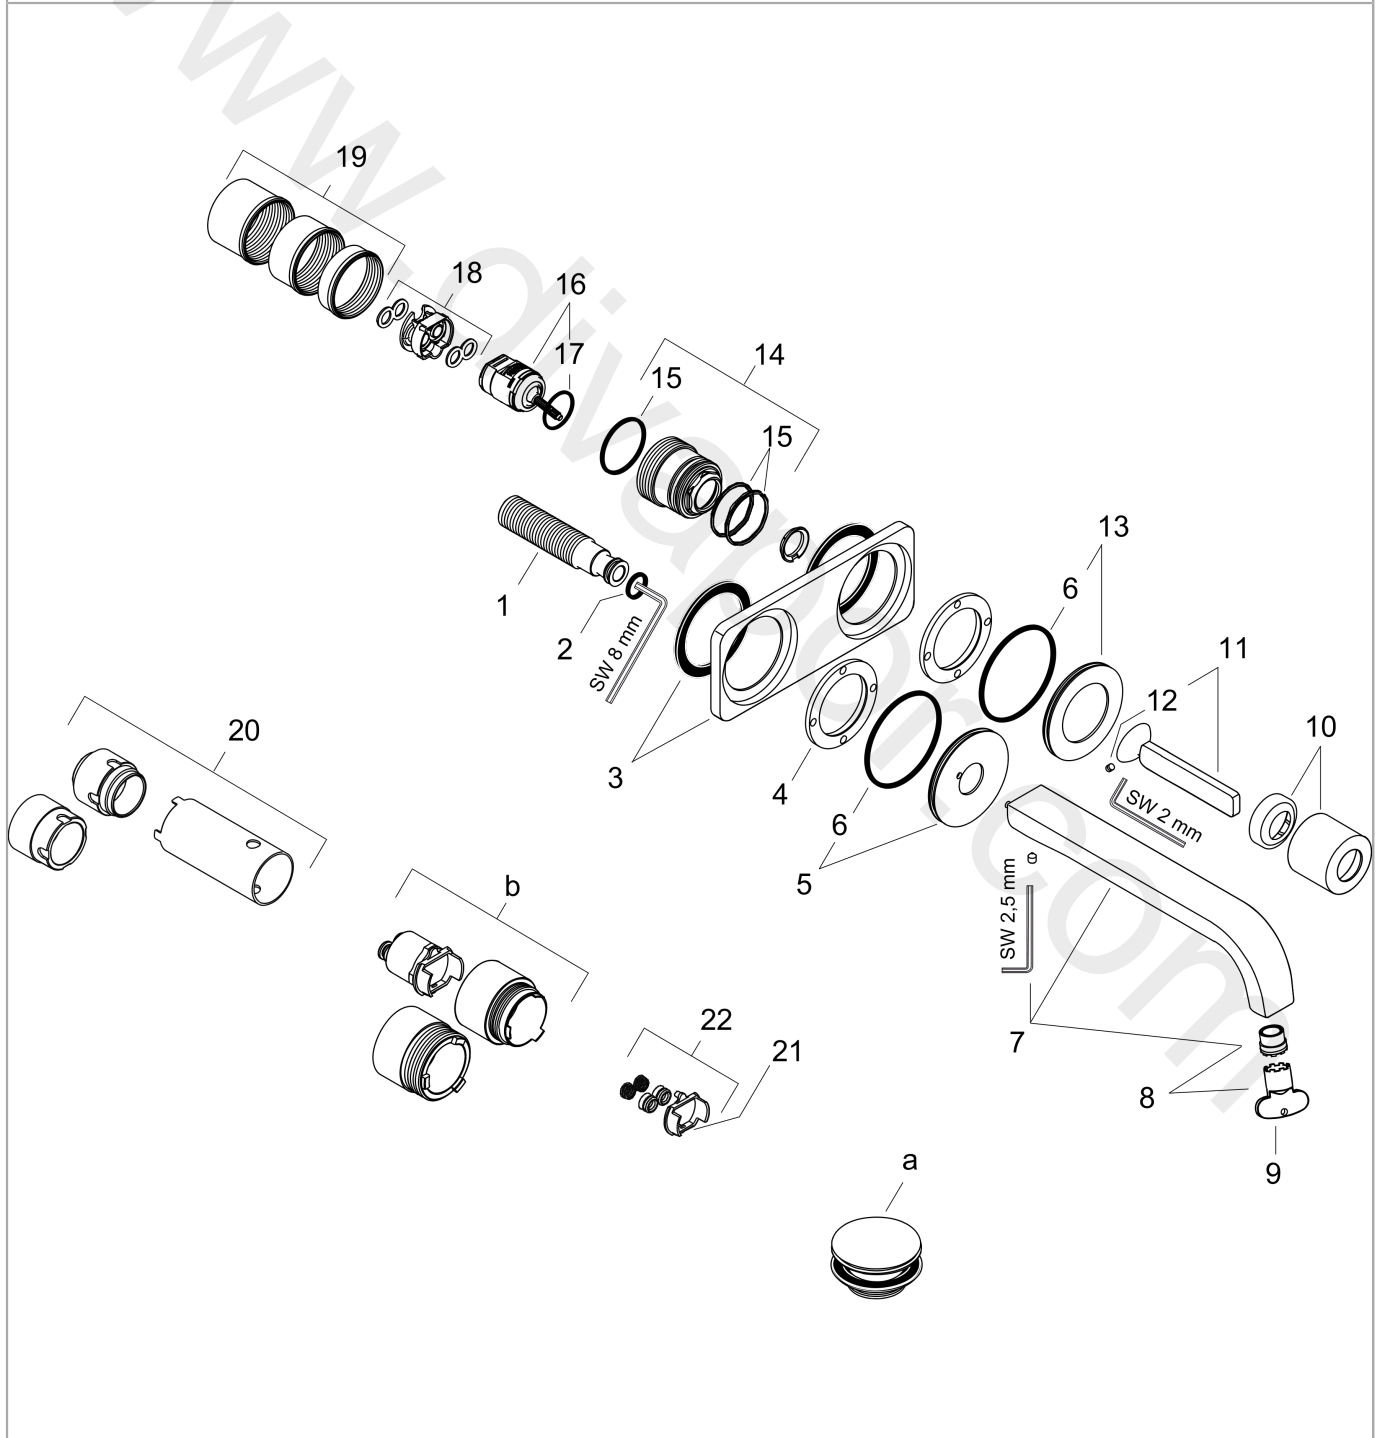

AXOR Citterio E

Single lever basin mixer for concealed installation wall-mounted with pin handle, spout 221 mm and plate

Surfaces: Article Number: **36114830**

Exploded Drawing

Year of production: **11/16 - 12/19**

AXOR Citterio E

Single lever basin mixer for concealed installation wall-mounted with pin handle, spout 221 mm and plate

Surfaces: Article Number: **36114830**

Spare part list

Year of production: **11/16 - 12/19**

Pos.		Article Number	Price	PU
1	connecting thread G½	95626000	£ 43,00	1
2	O-ring 13x2	98128000	£ 3,30	1
3	escutcheon	92496830	£ 667,50	1
4	nut	97601000	£ 20,50	1
5	escutcheon for spout	93097830	£ 76,50	1
6	O-ring 57x2,5	98394000	£ 6,10	1
7	spout 220 mm	92336830	£ 555,00	1
8	aerator laminar M16,5x1 (5 l/min)	95382000	£ 43,00	1
9	special tool	98987000	£ 9,00	1
10	flange	95776830	£ 76,50	1
11	handle	92335830	£ 259,50	1
12	hollow set screw M4x6	97767000	£ 3,30	1
13	escutcheon for handle	96912830	£ 76,50	1
14	nut	95777000	£ 79,00	1
15	O-ring 34x2	98383000	£ 6,10	1
16	cartridge, assy	96339000	£ 79,00	1
17	O-ring 21,95x1,78	95169000	£ 3,30	1
18	adapter for cartridge	95644000	£ 16,10	1
19	fixing set	97971000	£ 43,00	1
20	extension set 25 mm for 13622180	31971000	£ 169,00	1
21	conversion kit	95643000	£ 43,00	1
22	adapter for cartridge	97280000	£ 6,10	1
a	waste	50001830	£ 106,56	1
b	extension set for 38111180	38982000	£ 173,00	1
c	base body	13622180	£ 355,00	1
d	adapter for exchanged connections	93561000	£ 275,00	1