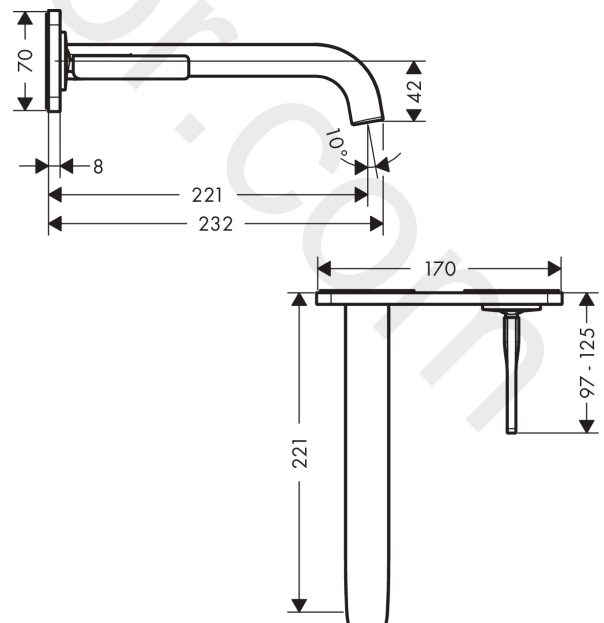

## AXOR Citterio E

Single lever basin mixer for concealed installation wall-mounted with pin handle, spout 221 mm and plate

Finish: **Brushed Nickel** Article Number: **36114820**

### product features

- consists of: single lever basin mixer for concealed installation wall-mounted, waste set
- projection: 221 mm
- handle variant: pin handle
- spray type: laminar spray
- maximum flow rate at 3 bar: 5 l/min
- ceramic cartridge
- suitable for continuous flow water heaters
- non-closing waste set
- connection type: basic set
- handle can be positioned on the right or left, depending on the basic set installation
- EU taxonomy: max. 6 l/min - Substantial Contribution (SC)
- WRAS 2110016
- WRAS 2110016 - Approval letter

### Scale drawing