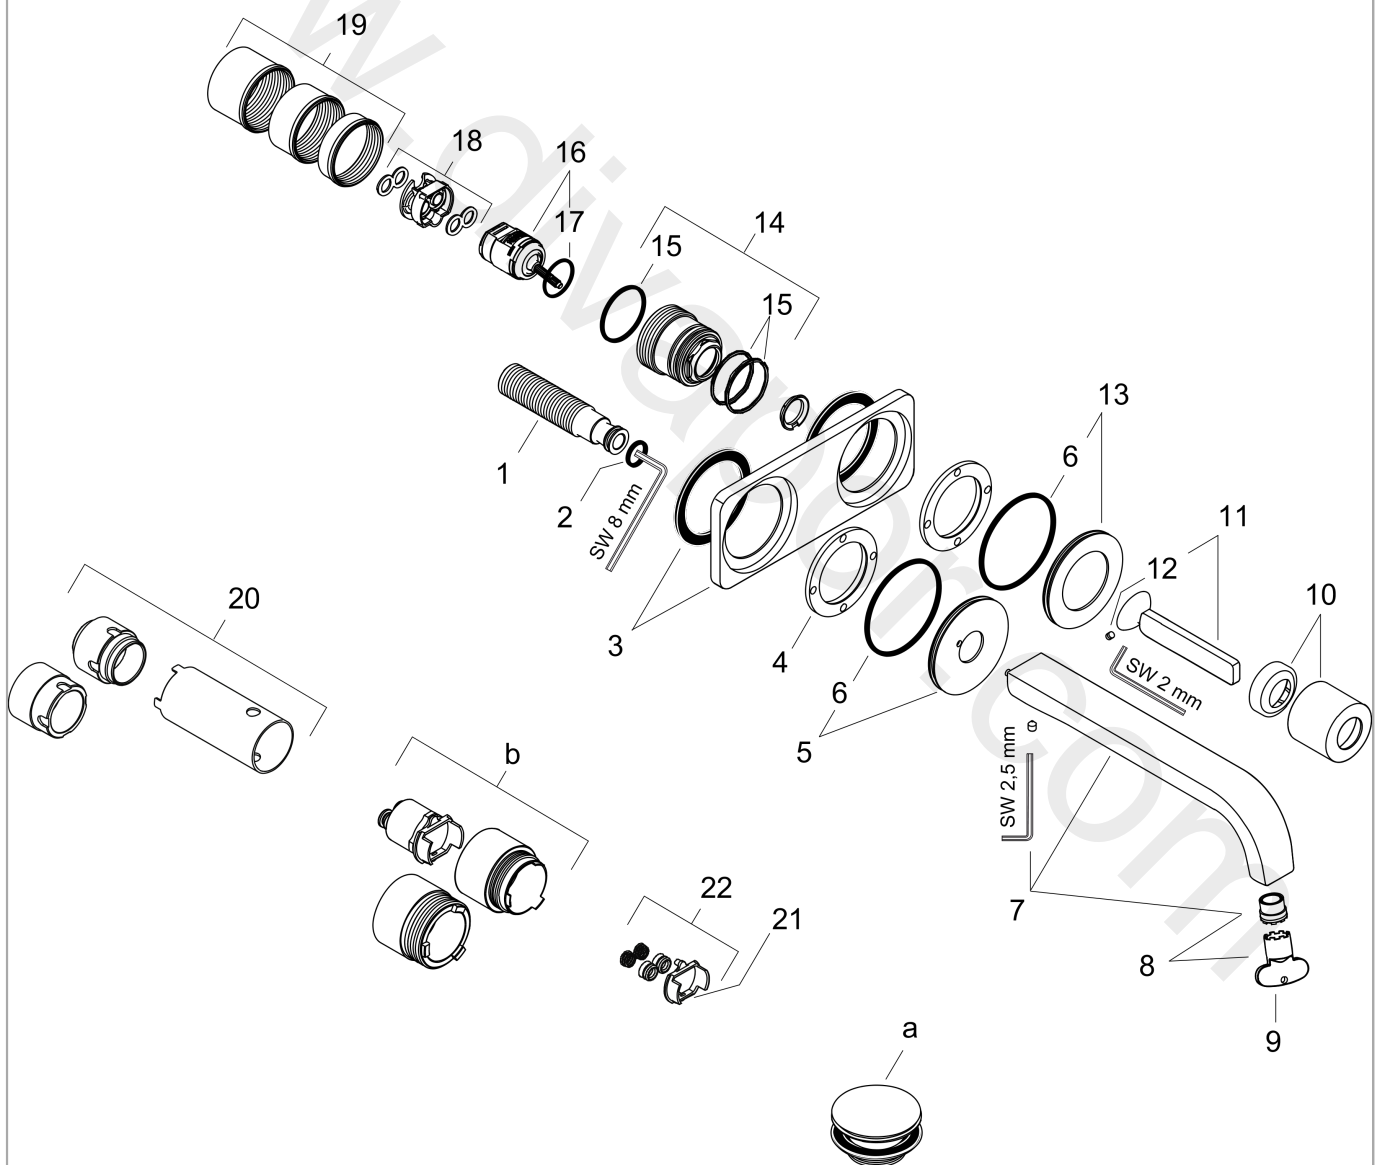

### Flowchart

## AXOR Citterio E

Single lever basin mixer for concealed installation wall-mounted with pin handle, spout 221 mm and plate

Finish: **Brushed Nickel** Article Number: **36114820**

### Exploded Drawing

Year of production: >11/16

### Spare part list

Year of production: >11/16

Pos.		Article Number	Price	PU
1	connecting thread G½	95626000	£ 43,00	1
2	O-ring 13x2	98128000	£ 3,30	1
3	escutcheon	92496820	£ 667,50	1
4	nut	97601000	£ 20,50	1
5	escutcheon for spout	93097820	£ 76,50	1
6	O-ring 57x2,5	98394000	£ 6,10	1
7	spout 220 mm	92336820	£ 550,00	1
8	aerator laminar M16,5x1 (5 l/min)	95382000	£ 43,00	1
9	special tool	98987000	£ 9,00	1
10	flange	95776820	£ 76,50	1
11	handle	92335820	£ 259,50	1
12	hollow set screw M4x6	97767000	£ 3,30	1
13	escutcheon for handle	96912820	£ 76,00	1
14	nut	95777000	£ 79,00	1
15	O-ring 34x2	98383000	£ 6,10	1
16	cartridge, assy	96339000	£ 79,00	1
17	O-ring 21,95x1,78	95169000	£ 3,30	1
18	adapter for cartridge	95644000	£ 16,10	1
19	fixing set	97971000	£ 43,00	1
20	extension set 25 mm for 13622180	31971000	£ 169,00	1
21	conversion kit	95643000	£ 43,00	1
22	adapter for cartridge	97280000	£ 6,10	1
a	waste	50001820	£ 106,56	1
b	extension set for 38111180	38982000	£ 173,00	1
c	base body	13622180	£ 355,00	1
d	adapter for exchanged connections	93561000	£ 275,00	1