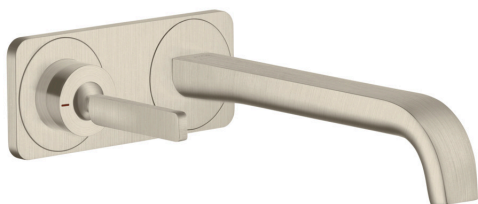

AXOR Citterio E

Single lever basin mixer for concealed installation wall-mounted with pin handle, spout 221 mm and plate

Finish: **Brushed Nickel** Article Number: **36114820**

product features

- consists of: single lever basin mixer for concealed installation wall-mounted, waste set
- projection: 221 mm
- handle variant: pin handle
- spray type: laminar spray
- maximum flow rate at 3 bar: 5 l/min
- ceramic cartridge
- suitable for continuous flow water heaters
- non-closing waste set
- connection type: basic set
- handle can be positioned on the right or left, depending on the basic set installation
- EU taxonomy: max. 6 l/min - Substantial Contribution (SC)
- WRAS 2110016
- WRAS 2110016 - Approval letter

Article Details

Price excl. VAT

1.000,00 £

Technology

Product image