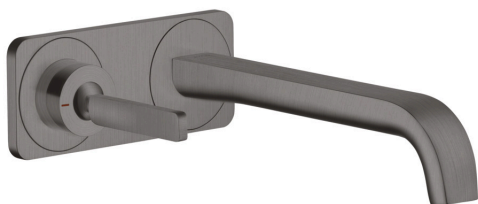

AXOR Citterio E

Single lever basin mixer for concealed installation wall-mounted with pin handle, spout 221 mm and plate

Finish: **Brushed Black Chrome** Article Number: **36114340**

product features

- consists of: single lever basin mixer for concealed installation wall-mounted, waste set
- projection: 221 mm
- handle variant: pin handle
- spray type: laminar spray
- maximum flow rate at 3 bar: 5 l/min
- ceramic cartridge
- suitable for continuous flow water heaters
- non-closing waste set
- connection type: basic set
- handle can be positioned on the right or left, depending on the basic set installation
- EU taxonomy: max. 6 l/min - Substantial Contribution (SC)
- WRAS 2110016
- WRAS 2110016 - Approval letter

Article Details

Price excl. VAT

1.000,00 £

Technology

Product image

Scale drawing

AXOR Citterio E

Single lever basin mixer for concealed installation wall-mounted with pin handle, spout 221 mm and plate

Finish: **Brushed Black Chrome** Article Number: **36114340**

Flowchart

AXOR Citterio E

Single lever basin mixer for concealed installation wall-mounted with pin handle, spout 221 mm and plate

Finish: **Brushed Black Chrome** Article Number: **36114340**

Exploded Drawing

Year of production: >11/16

AXOR Citterio E

Single lever basin mixer for concealed installation wall-mounted with pin handle, spout 221 mm and plate

Finish: **Brushed Black Chrome** Article Number: **36114340**