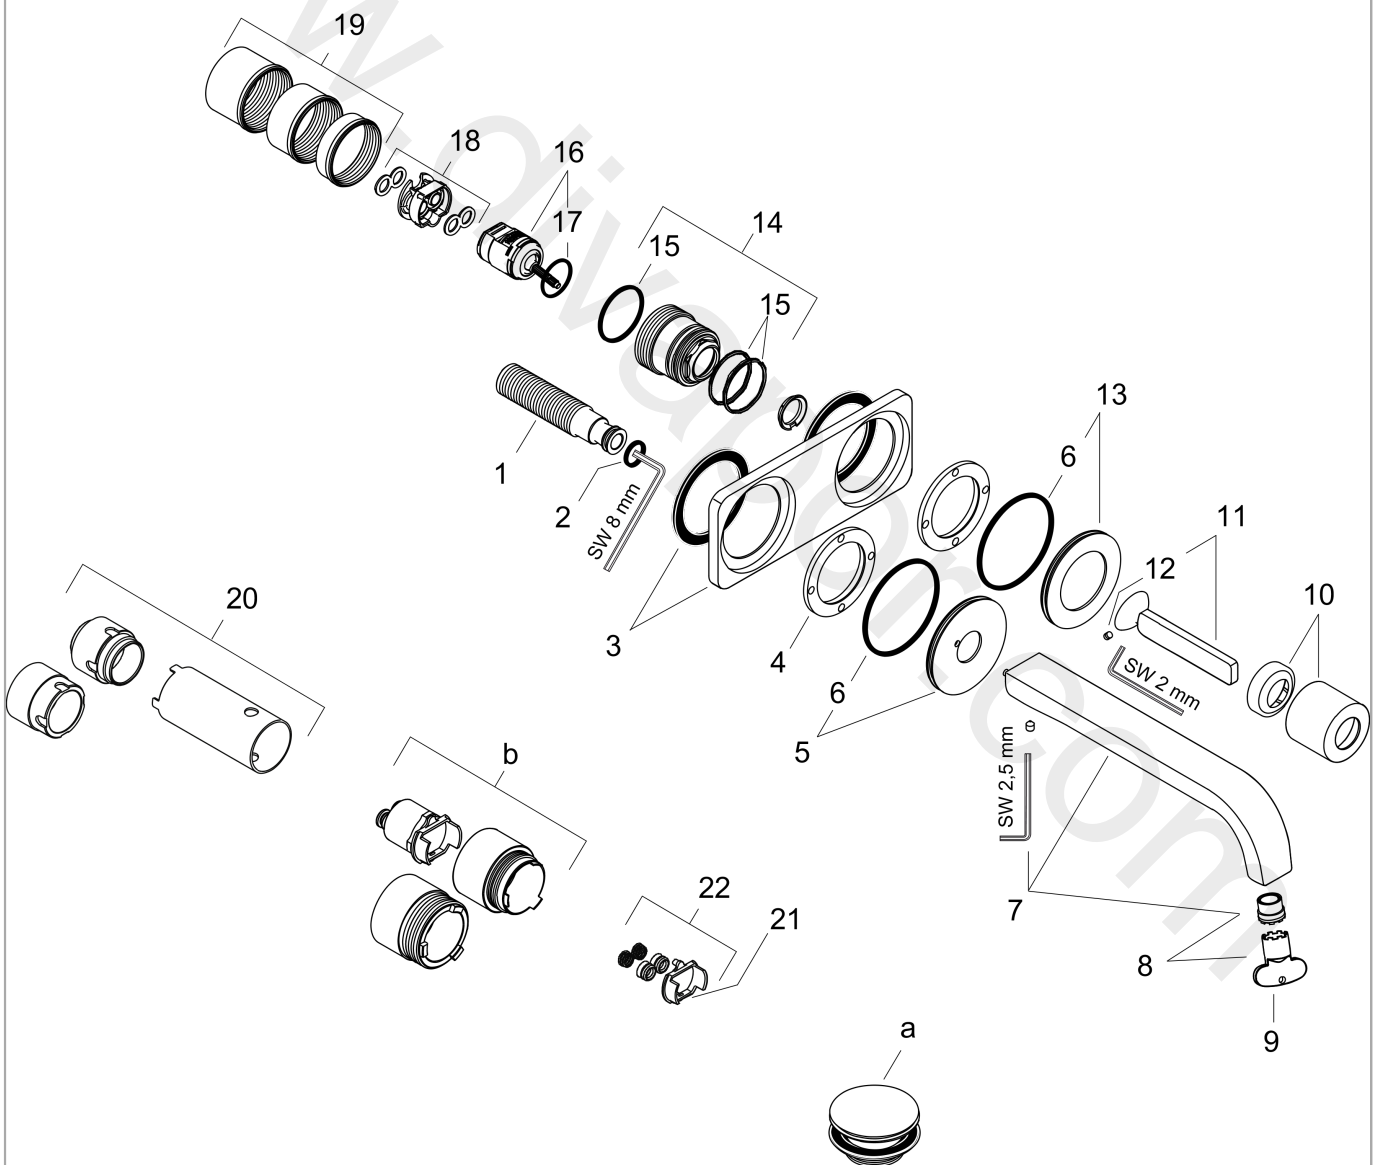

AXOR Citterio E

Single lever basin mixer for concealed installation wall-mounted with pin handle, spout 221 mm and plate

Finish: **Brushed Black Chrome** Article Number: **36114340**

Exploded Drawing

Year of production: >11/16

AXOR Citterio E

Single lever basin mixer for concealed installation wall-mounted with pin handle, spout 221 mm and plate

Finish: **Brushed Black Chrome** Article Number: **36114340**

Spare part list

Year of production: >11/16

Pos.		Article Number	Price	PU
1	connecting thread G½	95626000	£ 43,00	1
2	O-ring 13x2	98128000	£ 3,30	1
3	escutcheon	92496340	£ 660,00	1
4	nut	97601000	£ 20,50	1
5	escutcheon for spout	93097340	£ 76,00	1
6	O-ring 57x2,5	98394000	£ 6,10	1
7	spout 220 mm	92336340	£ 660,00	1
8	aerator laminar M16,5x1 (5 l/min)	95382000	£ 43,00	1
9	special tool	98987000	£ 9,00	1
10	flange	95776340	£ 76,00	1
11	handle	92335340	£ 260,00	1
12	hollow set screw M4x6	97767000	£ 3,30	1
13	escutcheon for handle	96912340	£ 76,00	1
14	nut	95777000	£ 79,00	1
15	O-ring 34x2	98383000	£ 6,10	1
16	cartridge, assy	96339000	£ 79,00	1
17	O-ring 21,95x1,78	95169000	£ 3,30	1
18	adapter for cartridge	95644000	£ 16,10	1
19	fixing set	97971000	£ 43,00	1
20	extension set 25 mm for 13622180	31971000	£ 169,00	1
21	conversion kit	95643000	£ 43,00	1
22	adapter for cartridge	97280000	£ 6,10	1
a	waste	50001340	£ 106,56	1
b	extension set for 38111180	38982000	£ 173,00	1
c	base body	13622180	£ 355,00	1
d	adapter for exchanged connections	93561000	£ 275,00	1