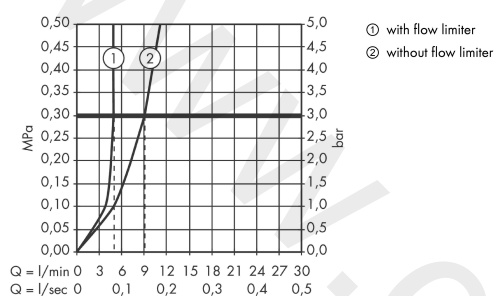

AXOR Citterio E

Single lever basin mixer for concealed installation wall-mounted with pin handle, spout 221 mm and plate

Finish: **Brushed Black Chrome** Article Number: **36114340**

Flowchart