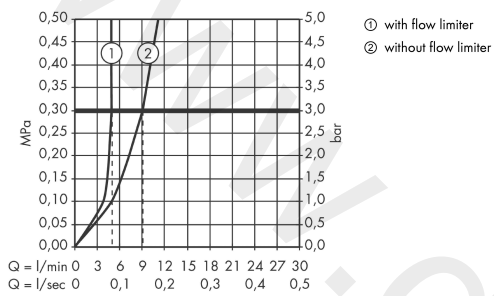

AXOR Citterio E

Single lever basin mixer for concealed installation wall-mounted with pin handle, spout 221 mm and plate

Finish: **Polished Black Chrome** Article Number: **36114330**

Flowchart