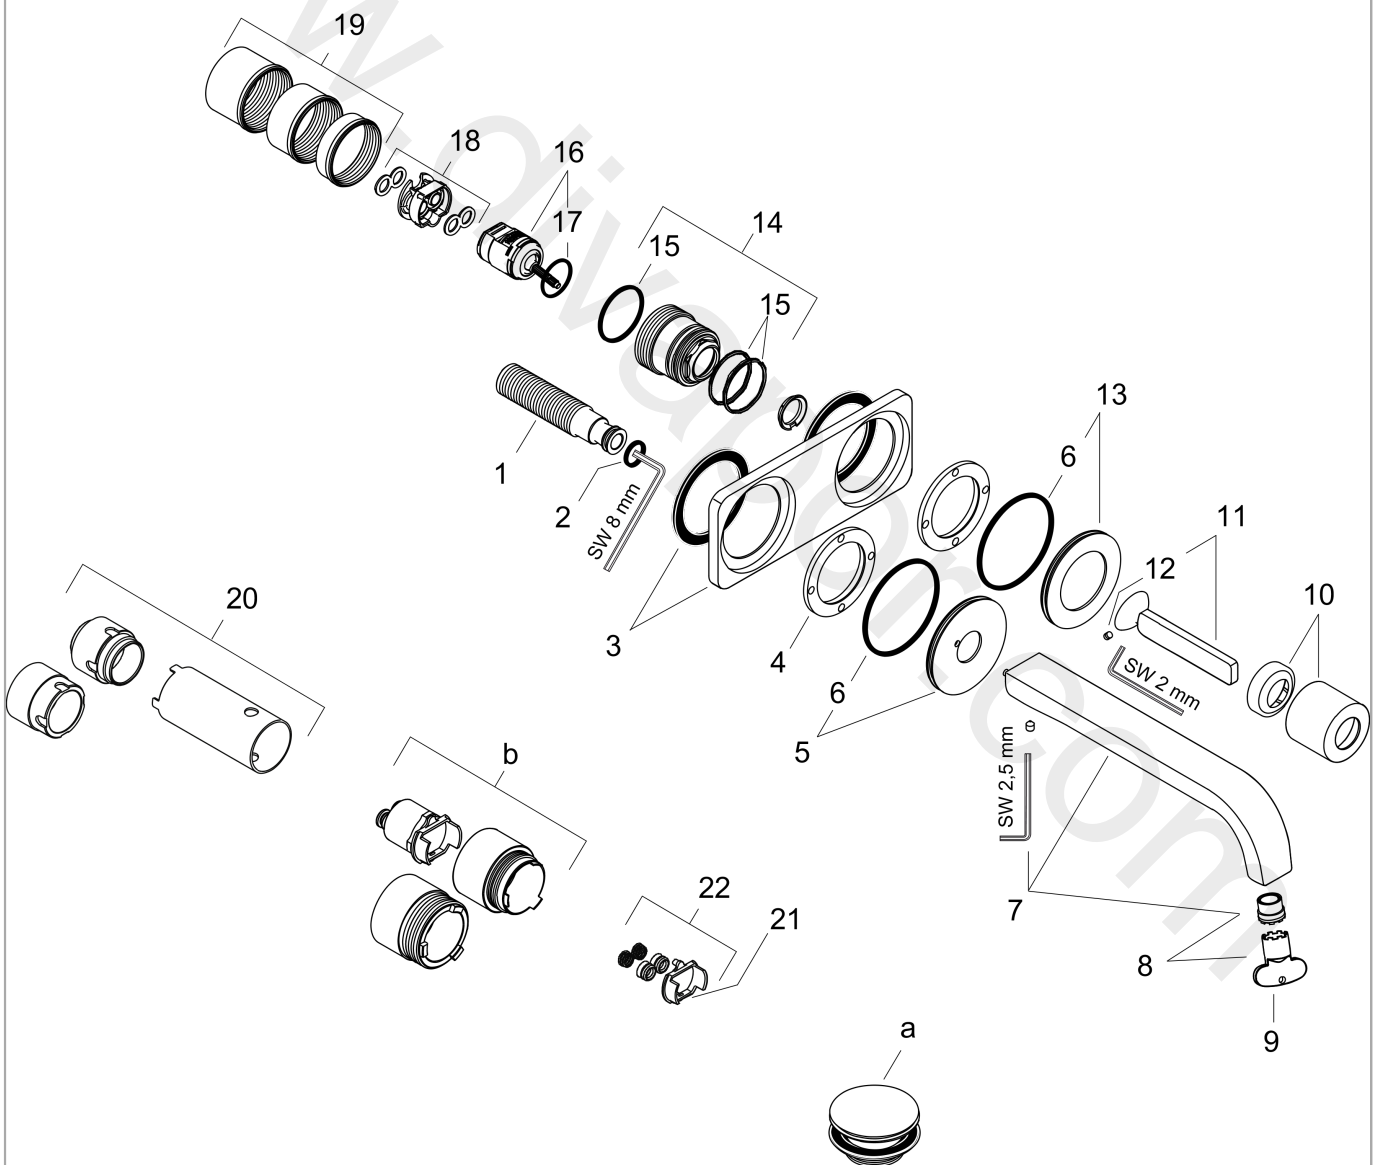

Exploded Drawing

Year of production: >11/16

AXOR Citterio E

Single lever basin mixer for concealed installation wall-mounted with pin handle, spout 221 mm and plate

Finish: **Polished Black Chrome** Article Number: **36114330**

Spare part list

Year of production: >11/16

Pos.		Article Number	Price	PU
1	connecting thread G½	95626000	£ 43,00	1
2	O-ring 13x2	98128000	£ 3,30	1
3	escutcheon	92496330	£ 667,50	1
4	nut	97601000	£ 20,50	1
5	escutcheon for spout	93097330	£ 76,50	1
6	O-ring 57x2,5	98394000	£ 6,10	1
7	spout 220 mm	92336330	£ 555,00	1
8	aerator laminar M16,5x1 (5 l/min)	95382000	£ 43,00	1
9	special tool	98987000	£ 9,00	1
10	flange	95776330	£ 76,50	1
11	handle	92335330	£ 260,00	1
12	hollow set screw M4x6	97767000	£ 3,30	1
13	escutcheon for handle	96912330	£ 76,50	1
14	nut	95777000	£ 79,00	1
15	O-ring 34x2	98383000	£ 6,10	1
16	cartridge, assy	96339000	£ 79,00	1
17	O-ring 21,95x1,78	95169000	£ 3,30	1
18	adapter for cartridge	95644000	£ 16,10	1
19	fixing set	97971000	£ 43,00	1
20	extension set 25 mm for 13622180	31971000	£ 169,00	1
21	conversion kit	95643000	£ 43,00	1
22	adapter for cartridge	97280000	£ 6,10	1
a	waste	50001330	£ 106,56	1
b	extension set for 38111180	38982000	£ 173,00	1
c	base body	13622180	£ 355,00	1
d	adapter for exchanged connections	93561000	£ 275,00	1