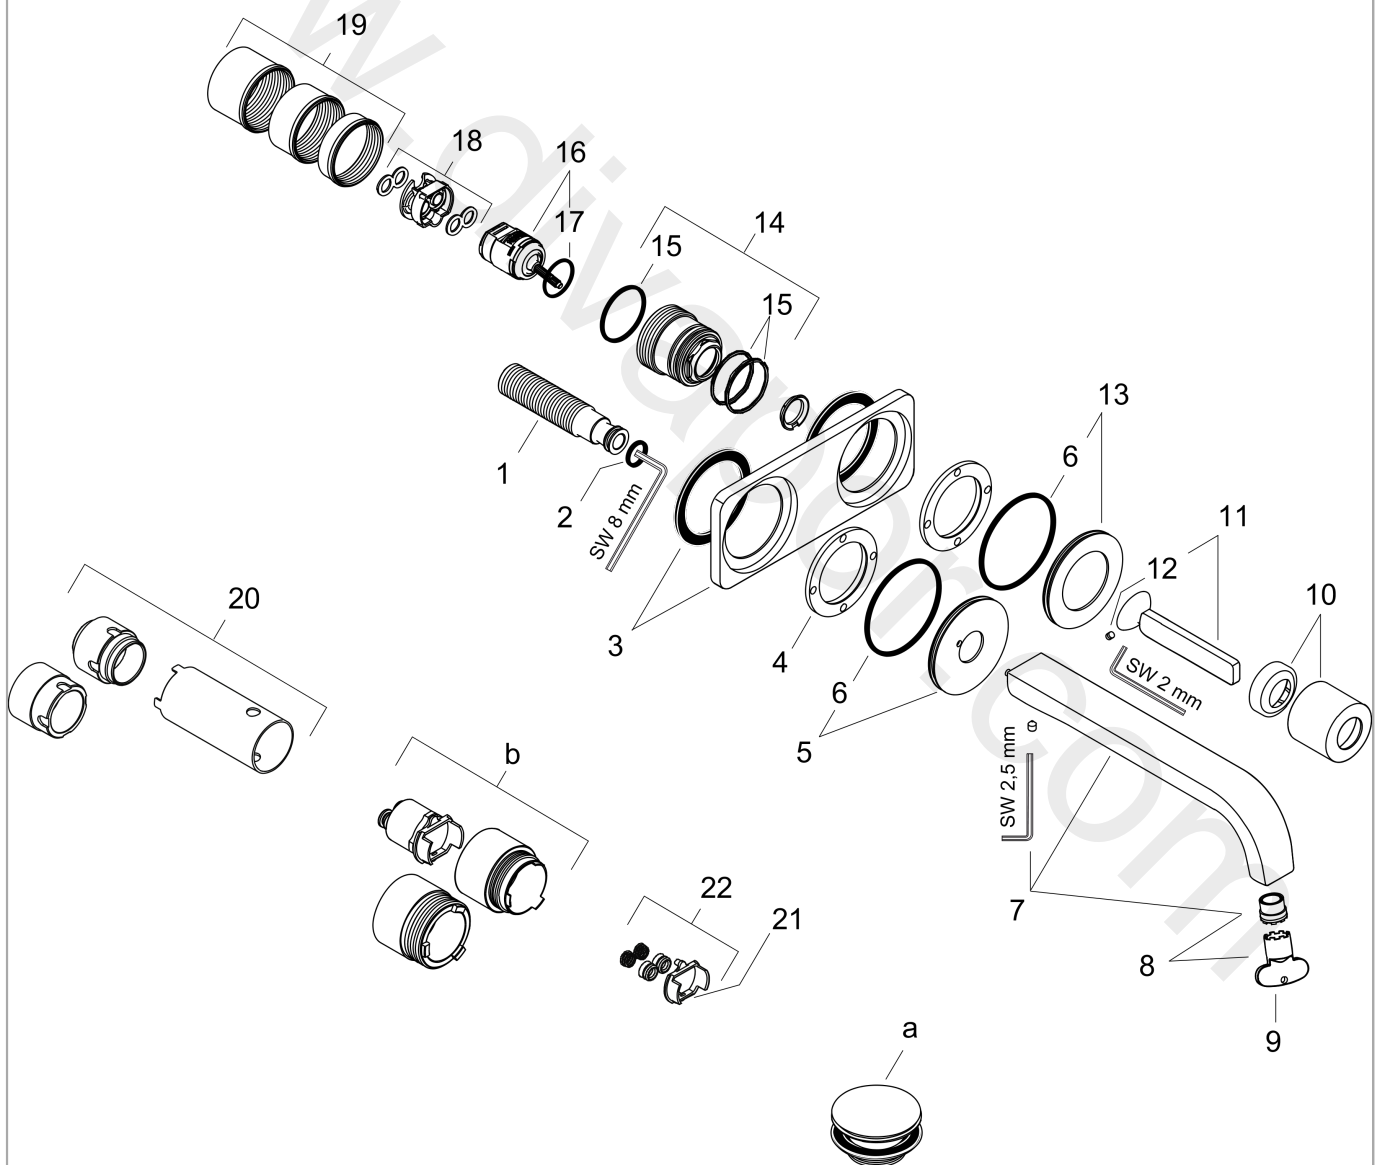

AXOR Citterio E

Single lever basin mixer for concealed installation wall-mounted with pin handle, spout 221 mm and plate

Finish: **Brushed Red Gold** Article Number: **36114310**

Exploded Drawing

Year of production: >11/16

AXOR Citterio E

Single lever basin mixer for concealed installation wall-mounted with pin handle, spout 221 mm and plate

Finish: **Brushed Red Gold** Article Number: **36114310**

Spare part list

Year of production: >11/16

Pos.		Article Number	Price	PU
1	connecting thread G½	95626000	£ 43,00	1
2	O-ring 13x2	98128000	£ 3,30	1
3	escutcheon	92496310	£ 660,00	1
4	nut	97601000	£ 20,50	1
5	escutcheon for spout	93097310	£ 76,50	1
6	O-ring 57x2,5	98394000	£ 6,10	1
7	spout 220 mm	92336310	£ 660,00	1
8	aerator laminar M16,5x1 (5 l/min)	95382000	£ 43,00	1
9	special tool	98987000	£ 9,00	1
10	flange	95776310	£ 76,50	1
11	handle	92335310	£ 260,00	1
12	hollow set screw M4x6	97767000	£ 3,30	1
13	escutcheon for handle	96912310	£ 76,50	1
14	nut	95777000	£ 79,00	1
15	O-ring 34x2	98383000	£ 6,10	1
16	cartridge, assy	96339000	£ 79,00	1
17	O-ring 21,95x1,78	95169000	£ 3,30	1
18	adapter for cartridge	95644000	£ 16,10	1
19	fixing set	97971000	£ 43,00	1
20	extension set 25 mm for 13622180	31971000	£ 169,00	1
21	conversion kit	95643000	£ 43,00	1
22	adapter for cartridge	97280000	£ 6,10	1
a	waste	50001310	£ 106,56	1
b	extension set for 38111180	38982000	£ 173,00	1
c	base body	13622180	£ 355,00	1
d	adapter for exchanged connections	93561000	£ 275,00	1