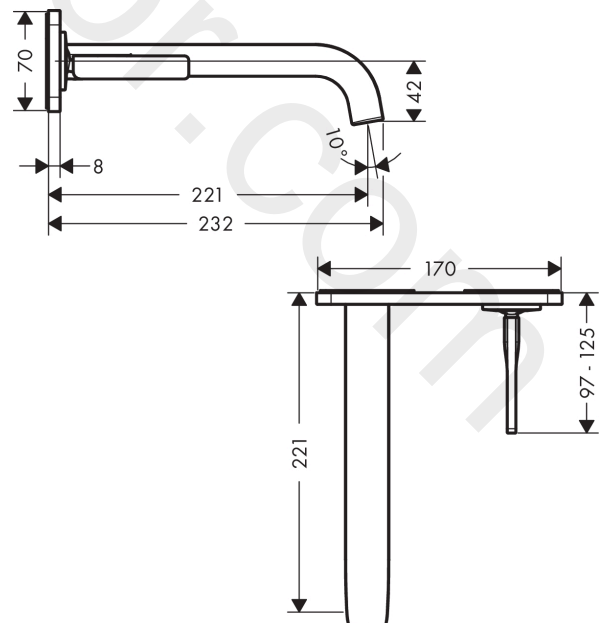

Scale drawing