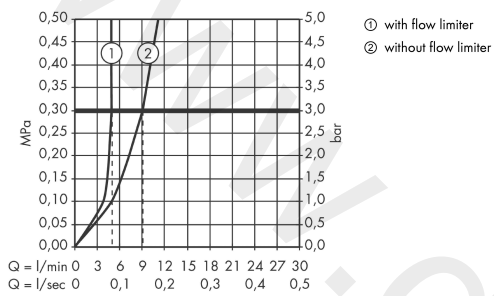

AXOR Citterio E

Single lever basin mixer for concealed installation wall-mounted with pin handle, spout 221 mm and plate

Finish: **Brushed Red Gold** Article Number: **36114310**

Flowchart