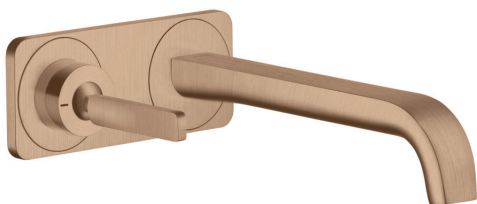

AXOR Citterio E

Single lever basin mixer for concealed installation wall-mounted with pin handle, spout 221 mm and plate

Finish: **Brushed Red Gold** Article Number: **36114310**

product features

- consists of: single lever basin mixer for concealed installation wall-mounted, waste set
- projection: 221 mm
- handle variant: pin handle
- spray type: laminar spray
- maximum flow rate at 3 bar: 5 l/min
- ceramic cartridge
- suitable for continuous flow water heaters
- non-closing waste set
- connection type: basic set
- handle can be positioned on the right or left, depending on the basic set installation
- EU taxonomy: max. 6 l/min - Substantial Contribution (SC)
- WRAS 2110016
- WRAS 2110016 - Approval letter

Article Details

Price excl. VAT

1.000,00 £

Technology

Product image

Scale drawing

AXOR Citterio E

Single lever basin mixer for concealed installation wall-mounted with pin handle, spout 221 mm and plate

Finish: **Brushed Red Gold** Article Number: **36114310**

Flowchart

AXOR Citterio E

Single lever basin mixer for concealed installation wall-mounted with pin handle, spout 221 mm and plate

Finish: **Brushed Red Gold** Article Number: **36114310**

Exploded Drawing

Year of production: >11/16

AXOR Citterio E

Single lever basin mixer for concealed installation wall-mounted with pin handle, spout 221 mm and plate

Finish: **Brushed Red Gold** Article Number: **36114310**