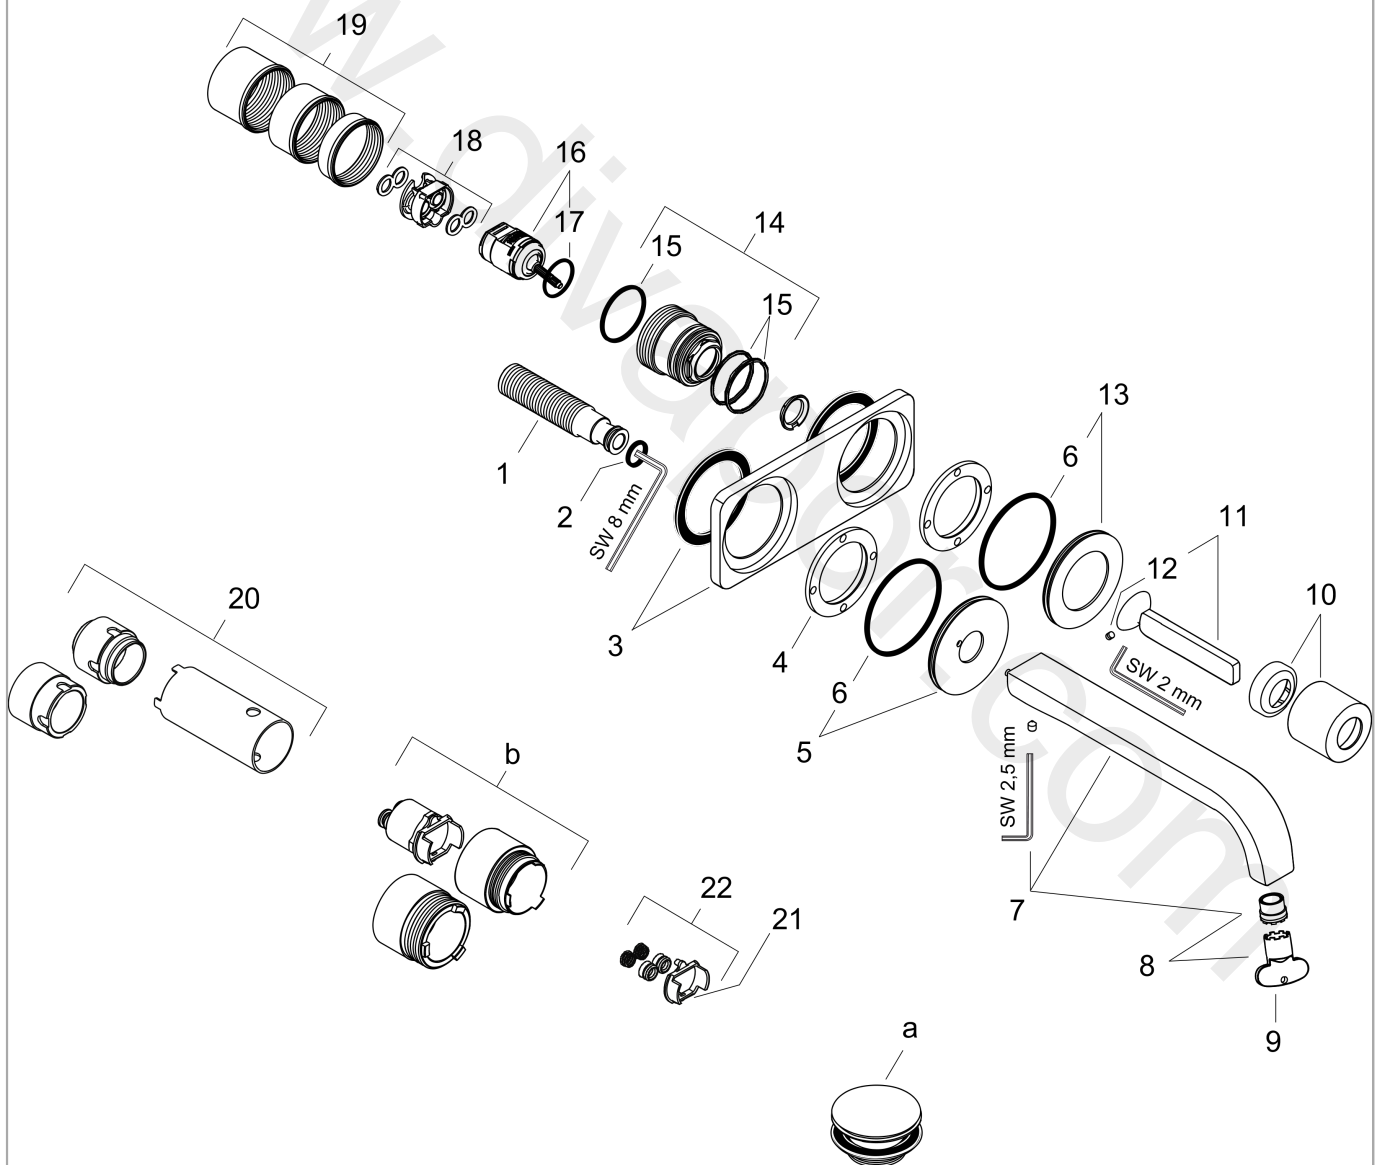

AXOR Citterio E

Single lever basin mixer for concealed installation wall-mounted with pin handle, spout 221 mm and plate

Finish: **Polished Red Gold** Article Number: **36114300**

Exploded Drawing

Year of production: >11/16

AXOR Citterio E

Single lever basin mixer for concealed installation wall-mounted with pin handle, spout 221 mm and plate

Finish: **Polished Red Gold** Article Number: **36114300**

Spare part list

Year of production: >11/16

Pos.		Article Number	Price	PU
1	connecting thread G½	95626000	£ 43,00	1
2	O-ring 13x2	98128000	£ 3,30	1
3	escutcheon	92496300	£ 667,50	1
4	nut	97601000	£ 20,50	1
5	escutcheon for spout	93097300	£ 76,50	1
6	O-ring 57x2,5	98394000	£ 6,10	1
7	spout 220 mm	92336300	£ 555,00	1
8	aerator laminar M16,5x1 (5 l/min)	95382000	£ 43,00	1
9	special tool	98987000	£ 9,00	1
10	flange	95776300	£ 76,00	1
11	handle	92335300	£ 260,00	1
12	hollow set screw M4x6	97767000	£ 3,30	1
13	escutcheon for handle	96912300	£ 76,50	1
14	nut	95777000	£ 79,00	1
15	O-ring 34x2	98383000	£ 6,10	1
16	cartridge, assy	96339000	£ 79,00	1
17	O-ring 21,95x1,78	95169000	£ 3,30	1
18	adapter for cartridge	95644000	£ 16,10	1
19	fixing set	97971000	£ 43,00	1
20	extension set 25 mm for 13622180	31971000	£ 169,00	1
21	conversion kit	95643000	£ 43,00	1
22	adapter for cartridge	97280000	£ 6,10	1
a	waste	50001300	£ 106,56	1
b	extension set for 38111180	38982000	£ 173,00	1
c	base body	13622180	£ 355,00	1
d	adapter for exchanged connections	93561000	£ 275,00	1