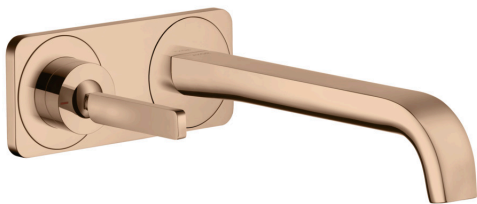

AXOR Citterio E

Single lever basin mixer for concealed installation wall-mounted with pin handle, spout 221 mm and plate

Finish: **Polished Red Gold** Article Number: **36114300**

product features

- consists of: single lever basin mixer for concealed installation wall-mounted, waste set
- projection: 221 mm
- handle variant: pin handle
- spray type: laminar spray
- maximum flow rate at 3 bar: 5 l/min
- ceramic cartridge
- suitable for continuous flow water heaters
- non-closing waste set
- connection type: basic set
- handle can be positioned on the right or left, depending on the basic set installation
- EU taxonomy: max. 6 l/min - Substantial Contribution (SC)
- WRAS 2110016
- WRAS 2110016 - Approval letter

Article Details

Price excl. VAT

1.000,00 £

Technology

Product image

Scale drawing

AXOR Citterio E

Single lever basin mixer for concealed installation wall-mounted with pin handle, spout 221 mm and plate

Finish: **Polished Red Gold** Article Number: **36114300**

Flowchart

AXOR Citterio E

Single lever basin mixer for concealed installation wall-mounted with pin handle, spout 221 mm and plate

Finish: **Polished Red Gold** Article Number: **36114300**

Exploded Drawing

Year of production: >11/16

AXOR Citterio E

Single lever basin mixer for concealed installation wall-mounted with pin handle, spout 221 mm and plate

Finish: **Polished Red Gold** Article Number: **36114300**