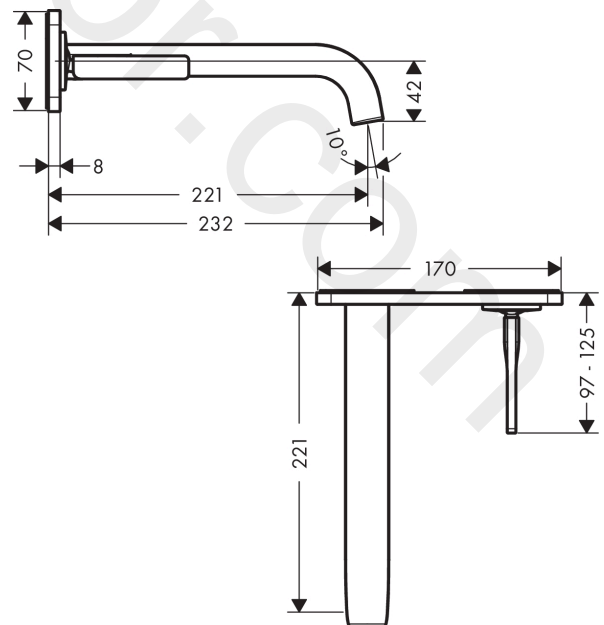

AXOR Citterio E

Single lever basin mixer for concealed installation wall-mounted with pin handle, spout 221 mm and plate

Finish: **Polished Red Gold** Article Number: **36114300**

product features

- consists of: single lever basin mixer for concealed installation wall-mounted, waste set
- projection: 221 mm
- handle variant: pin handle
- spray type: laminar spray
- maximum flow rate at 3 bar: 5 l/min
- ceramic cartridge
- suitable for continuous flow water heaters
- non-closing waste set
- connection type: basic set
- handle can be positioned on the right or left, depending on the basic set installation
- EU taxonomy: max. 6 l/min - Substantial Contribution (SC)
- WRAS 2110016
- WRAS 2110016 - Approval letter

Article Details

Price excl. VAT

1.000,00 £

Technology

Product image

Scale drawing

AXOR Citterio E

Single lever basin mixer for concealed installation wall-mounted with pin handle, spout 221 mm and plate

Spare part list

Year of production: >11/16

Pos.		Article Number	Price	PU
1	connecting thread G½	95626000	£ 43,00	1
2	O-ring 13x2	98128000	£ 3,30	1
3	escutcheon	92496300	£ 667,50	1
4	nut	97601000	£ 20,50	1
5	escutcheon for spout	93097300	£ 76,50	1
6	O-ring 57x2,5	98394000	£ 6,10	1
7	spout 220 mm	92336300	£ 555,00	1
8	aerator laminar M16,5x1 (5 l/min)	95382000	£ 43,00	1
9	special tool	98987000	£ 9,00	1
10	flange	95776300	£ 76,00	1
11	handle	92335300	£ 260,00	1
12	hollow set screw M4x6	97767000	£ 3,30	1
13	escutcheon for handle	96912300	£ 76,50	1
14	nut	95777000	£ 79,00	1
15	O-ring 34x2	98383000	£ 6,10	1
16	cartridge, assy	96339000	£ 79,00	1
17	O-ring 21,95x1,78	95169000	£ 3,30	1
18	adapter for cartridge	95644000	£ 16,10	1
19	fixing set	97971000	£ 43,00	1
20	extension set 25 mm for 13622180	31971000	£ 169,00	1
21	conversion kit	95643000	£ 43,00	1
22	adapter for cartridge	97280000	£ 6,10	1
a	waste	50001300	£ 106,56	1
b	extension set for 38111180	38982000	£ 173,00	1
c	base body	13622180	£ 355,00	1
d	adapter for exchanged connections	93561000	£ 275,00	1