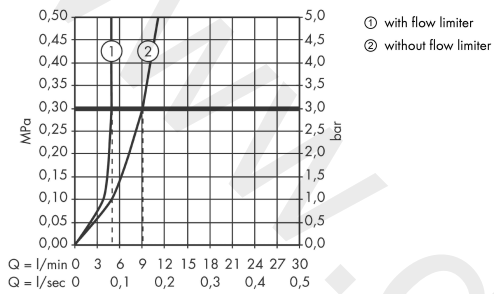

AXOR Citterio E

Single lever basin mixer for concealed installation wall-mounted with pin handle, spout 221 mm and plate

Finish: **Polished Red Gold** Article Number: **36114300**

Flowchart