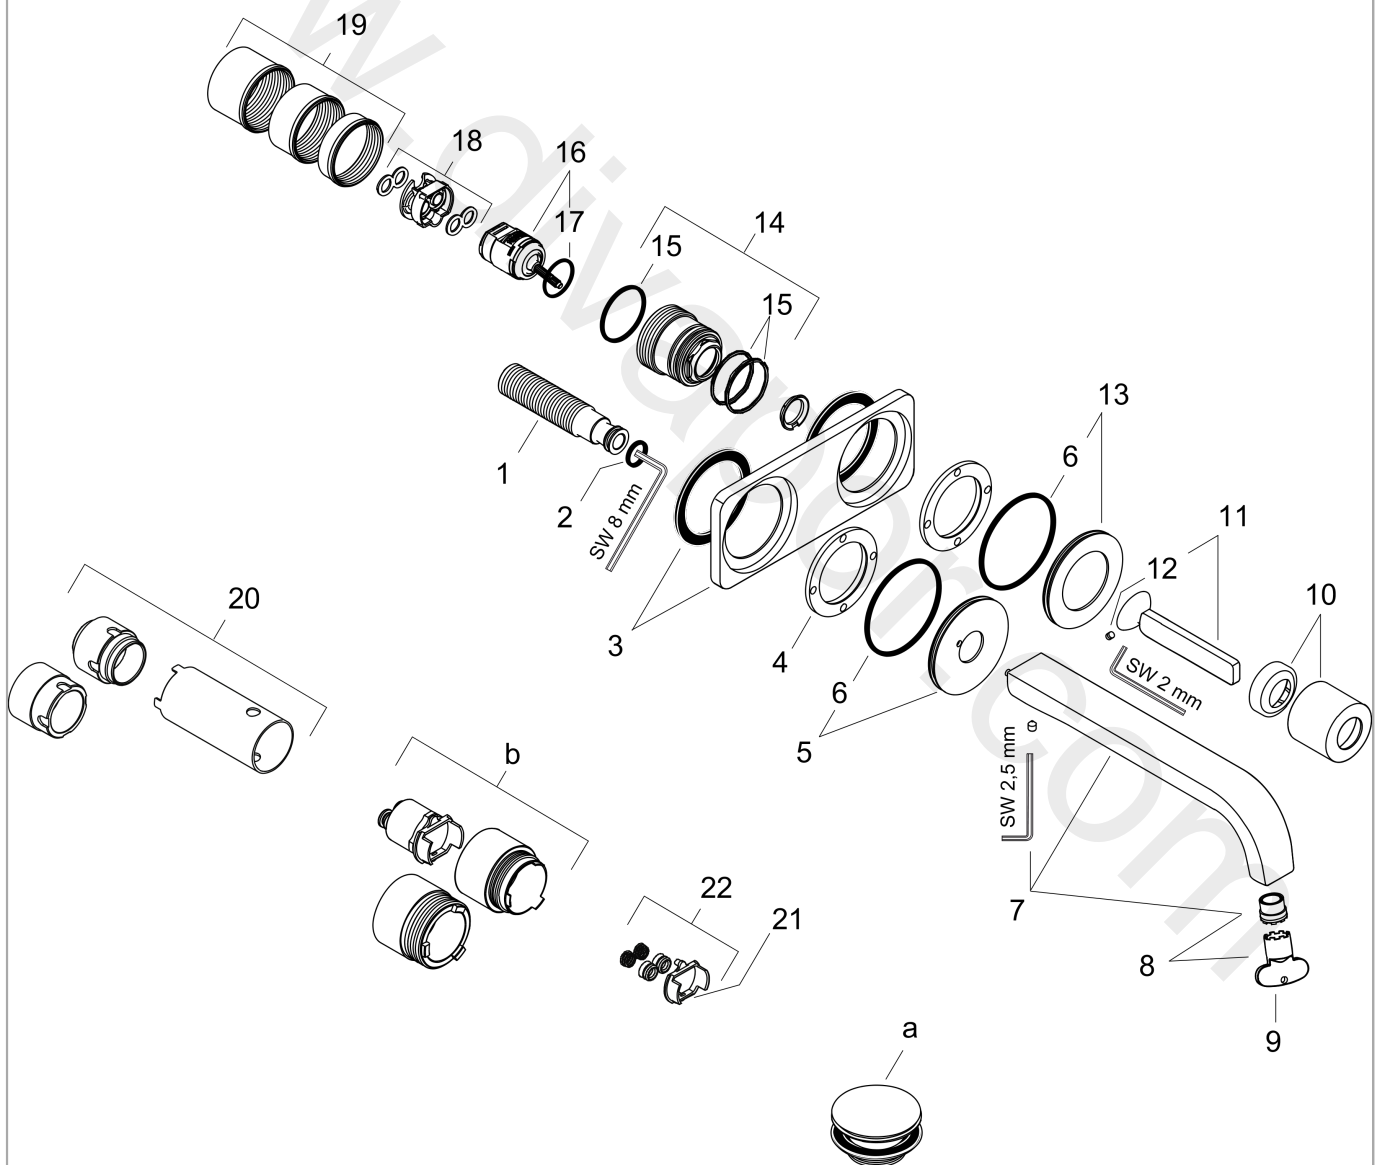

AXOR Citterio E

Single lever basin mixer for concealed installation wall-mounted with pin handle, spout 221 mm and plate

Surfaces: Article Number: **36114260**

Exploded Drawing

Year of production: **11/16 - 12/19**

AXOR Citterio E

Single lever basin mixer for concealed installation wall-mounted with pin handle, spout 221 mm and plate

Surfaces: Article Number: **36114260**

Spare part list

Year of production: **11/16 - 12/19**

Pos.		Article Number	Price	PU
1	connecting thread G½	95626000	£ 43,00	1
2	O-ring 13x2	98128000	£ 3,30	1
3	escutcheon	92496260	£ 667,50	1
4	nut	97601000	£ 20,50	1
5	escutcheon for spout	93097260	£ 76,50	1
6	O-ring 57x2,5	98394000	£ 6,10	1
7	spout 220 mm	92336260	£ 555,00	1
8	aerator laminar M16,5x1 (5 l/min)	95382000	£ 43,00	1
9	special tool	98987000	£ 9,00	1
10	flange	95776260	£ 76,00	1
11	handle	92335260	£ 260,00	1
12	hollow set screw M4x6	97767000	£ 3,30	1
13	escutcheon for handle	96912260	£ 76,50	1
14	nut	95777000	£ 79,00	1
15	O-ring 34x2	98383000	£ 6,10	1
16	cartridge, assy	96339000	£ 79,00	1
17	O-ring 21,95x1,78	95169000	£ 3,30	1
18	adapter for cartridge	95644000	£ 16,10	1
19	fixing set	97971000	£ 43,00	1
20	extension set 25 mm for 13622180	31971000	£ 169,00	1
21	conversion kit	95643000	£ 43,00	1
22	adapter for cartridge	97280000	£ 6,10	1
a	waste	50001260	£ 106,56	1
b	extension set for 38111180	38982000	£ 173,00	1
c	base body	13622180	£ 355,00	1
d	adapter for exchanged connections	93561000	£ 275,00	1