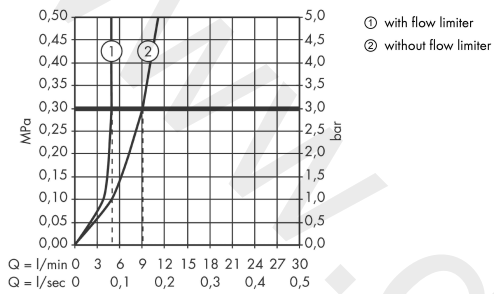

AXOR Citterio E

Single lever basin mixer for concealed installation wall-mounted with pin handle, spout 221 mm and plate

Finish: **Brushed Gold Optic** Article Number: **36114250**

Flowchart