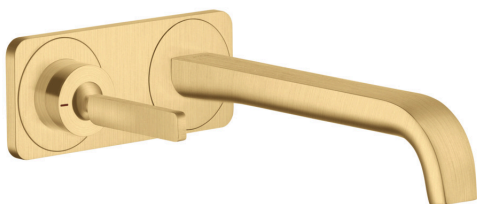

AXOR Citterio E

Single lever basin mixer for concealed installation wall-mounted with pin handle, spout 221 mm and plate

Finish: **Brushed Gold Optic** Article Number: **36114250**

product features

- consists of: single lever basin mixer for concealed installation wall-mounted, waste set
- projection: 221 mm
- handle variant: pin handle
- spray type: laminar spray
- maximum flow rate at 3 bar: 5 l/min
- ceramic cartridge
- suitable for continuous flow water heaters
- non-closing waste set
- connection type: basic set
- handle can be positioned on the right or left, depending on the basic set installation
- EU taxonomy: max. 6 l/min - Substantial Contribution (SC)
- WRAS 2110016
- WRAS 2110016 - Approval letter

Article Details

Price excl. VAT

1.000,00 £

Technology

Product image

Scale drawing

AXOR Citterio E

Single lever basin mixer for concealed installation wall-mounted with pin handle, spout 221 mm and plate

Finish: **Brushed Gold Optic** Article Number: **36114250**

Flowchart

AXOR Citterio E

Single lever basin mixer for concealed installation wall-mounted with pin handle, spout 221 mm and plate

Finish: **Brushed Gold Optic** Article Number: **36114250**

Exploded Drawing

Year of production: >11/16

AXOR Citterio E

Single lever basin mixer for concealed installation wall-mounted with pin handle, spout 221 mm and plate

Finish: **Brushed Gold Optic** Article Number: **36114250**