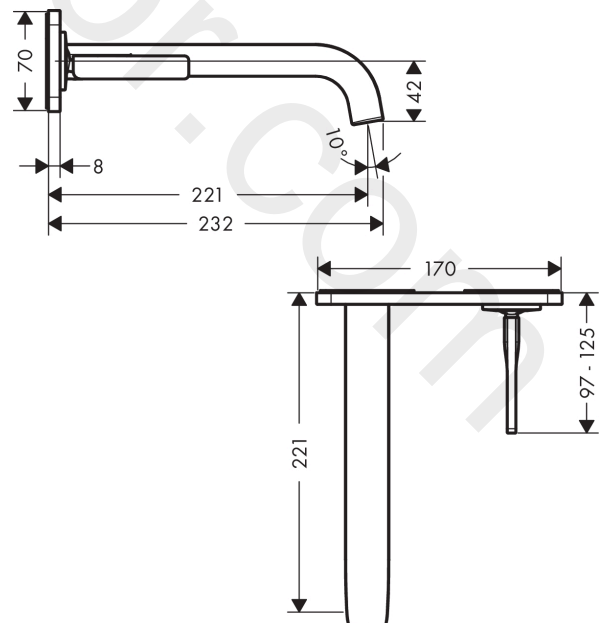

AXOR Citterio E

Single lever basin mixer for concealed installation wall-mounted with pin handle, spout 221 mm and plate

Finish: **Brushed Gold Optic** Article Number: **36114250**

product features

- consists of: single lever basin mixer for concealed installation wall-mounted, waste set
- projection: 221 mm
- handle variant: pin handle
- spray type: laminar spray
- maximum flow rate at 3 bar: 5 l/min
- ceramic cartridge
- suitable for continuous flow water heaters
- non-closing waste set
- connection type: basic set
- handle can be positioned on the right or left, depending on the basic set installation
- EU taxonomy: max. 6 l/min - Substantial Contribution (SC)
- WRAS 2110016
- WRAS 2110016 - Approval letter

Article Details

Price excl. VAT

1.000,00 £

Technology

Product image

Scale drawing

AXOR Citterio E

Single lever basin mixer for concealed installation wall-mounted with pin handle, spout 221 mm and plate

Spare part list

Year of production: >11/16

Pos.		Article Number	Price	PU
1	connecting thread G½	95626000	£ 43,00	1
2	O-ring 13x2	98128000	£ 3,30	1
3	escutcheon	92496250	£ 660,00	1
4	nut	97601000	£ 20,50	1
5	escutcheon for spout	93097250	£ 76,50	1
6	O-ring 57x2,5	98394000	£ 6,10	1
7	spout 220 mm	92336250	£ 550,00	1
8	aerator laminar M16,5x1 (5 l/min)	95382000	£ 43,00	1
9	special tool	98987000	£ 9,00	1
10	flange	95776250	£ 76,50	1
11	handle	92335250	£ 260,00	1
12	hollow set screw M4x6	97767000	£ 3,30	1
13	escutcheon for handle	96912250	£ 76,00	1
14	nut	95777000	£ 79,00	1
15	O-ring 34x2	98383000	£ 6,10	1
16	cartridge, assy	96339000	£ 79,00	1
17	O-ring 21,95x1,78	95169000	£ 3,30	1
18	adapter for cartridge	95644000	£ 16,10	1
19	fixing set	97971000	£ 43,00	1
20	extension set 25 mm for 13622180	31971000	£ 169,00	1
21	conversion kit	95643000	£ 43,00	1
22	adapter for cartridge	97280000	£ 6,10	1
a	waste	50001250	£ 106,56	1
b	extension set for 38111180	38982000	£ 173,00	1
c	base body	13622180	£ 355,00	1
d	adapter for exchanged connections	93561000	£ 275,00	1