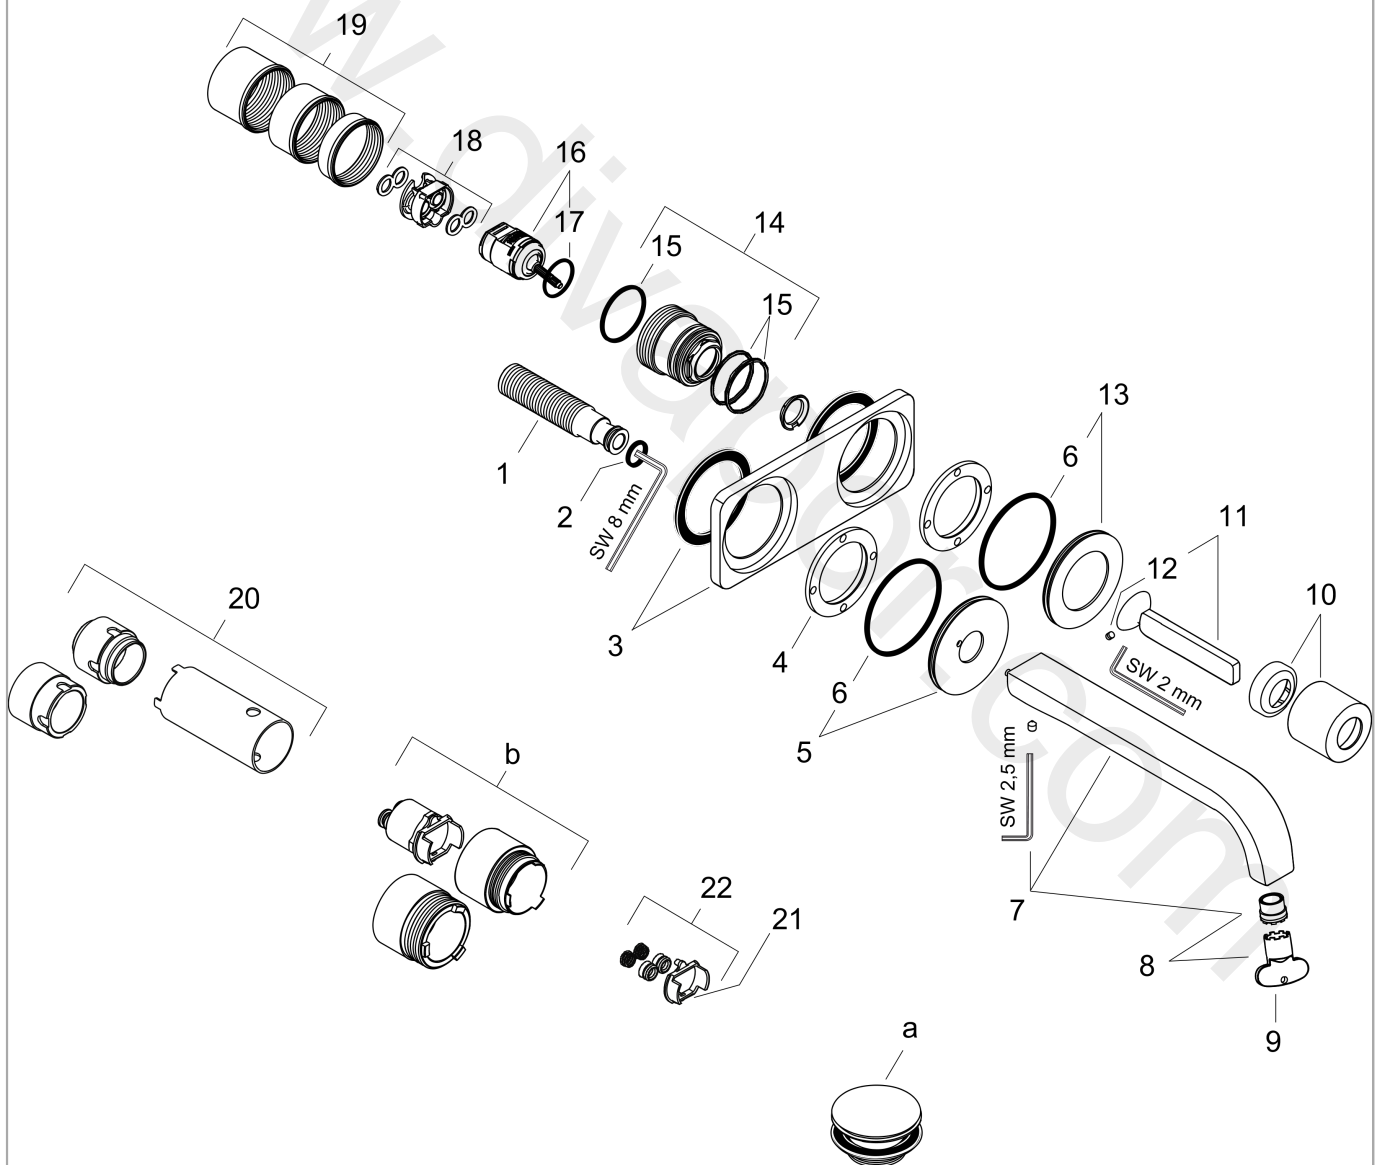

AXOR Citterio E

Single lever basin mixer for concealed installation wall-mounted with pin handle, spout 221 mm and plate

Finish: **Brushed Gold Optic** Article Number: **36114250**

Exploded Drawing

Year of production: >11/16

AXOR Citterio E

Single lever basin mixer for concealed installation wall-mounted with pin handle, spout 221 mm and plate

Finish: **Brushed Gold Optic** Article Number: **36114250**

Spare part list

Year of production: >11/16

Pos.		Article Number	Price	PU
1	connecting thread G½	95626000	£ 43,00	1
2	O-ring 13x2	98128000	£ 3,30	1
3	escutcheon	92496250	£ 660,00	1
4	nut	97601000	£ 20,50	1
5	escutcheon for spout	93097250	£ 76,50	1
6	O-ring 57x2,5	98394000	£ 6,10	1
7	spout 220 mm	92336250	£ 550,00	1
8	aerator laminar M16,5x1 (5 l/min)	95382000	£ 43,00	1
9	special tool	98987000	£ 9,00	1
10	flange	95776250	£ 76,50	1
11	handle	92335250	£ 260,00	1
12	hollow set screw M4x6	97767000	£ 3,30	1
13	escutcheon for handle	96912250	£ 76,00	1
14	nut	95777000	£ 79,00	1
15	O-ring 34x2	98383000	£ 6,10	1
16	cartridge, assy	96339000	£ 79,00	1
17	O-ring 21,95x1,78	95169000	£ 3,30	1
18	adapter for cartridge	95644000	£ 16,10	1
19	fixing set	97971000	£ 43,00	1
20	extension set 25 mm for 13622180	31971000	£ 169,00	1
21	conversion kit	95643000	£ 43,00	1
22	adapter for cartridge	97280000	£ 6,10	1
a	waste	50001250	£ 106,56	1
b	extension set for 38111180	38982000	£ 173,00	1
c	base body	13622180	£ 355,00	1
d	adapter for exchanged connections	93561000	£ 275,00	1