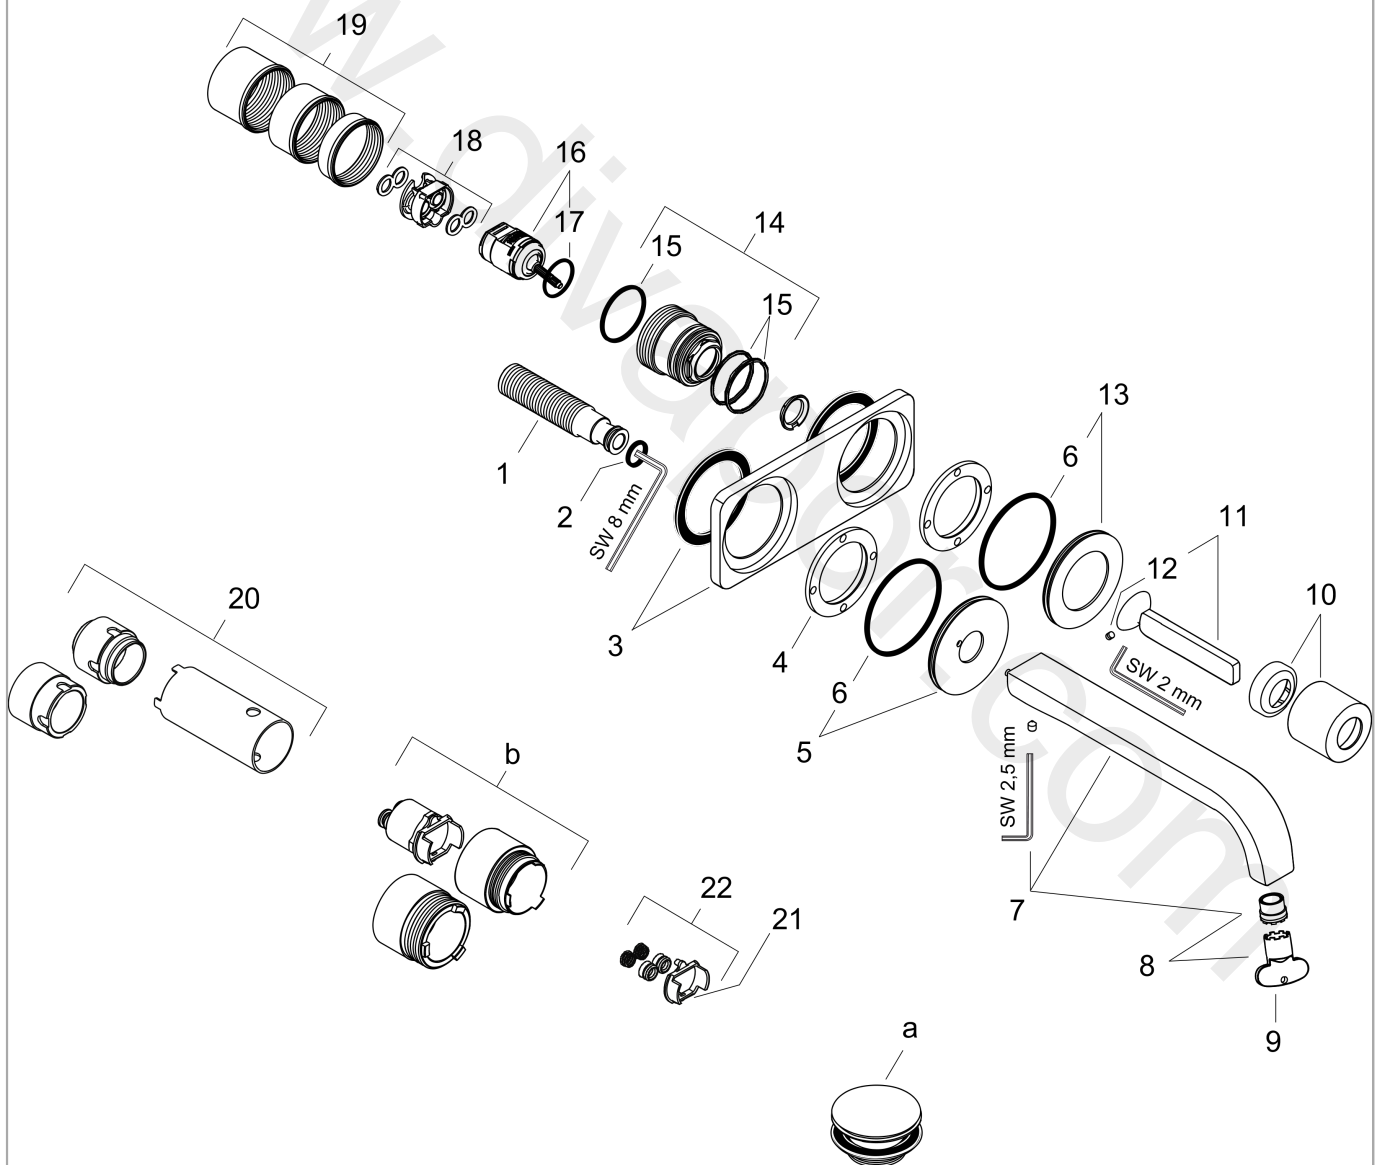

AXOR Citterio E

Single lever basin mixer for concealed installation wall-mounted with pin handle, spout 221 mm and plate

Finish: **Brushed Bronze** Article Number: **36114140**

Exploded Drawing

Year of production: >11/16

AXOR Citterio E

Single lever basin mixer for concealed installation wall-mounted with pin handle, spout 221 mm and plate

Finish: **Brushed Bronze** Article Number: **36114140**

Spare part list

Year of production: >11/16

Pos.		Article Number	Price	PU
1	connecting thread G½	95626000	£ 43,00	1
2	O-ring 13x2	98128000	£ 3,30	1
3	escutcheon	92496140	£ 660,00	1
4	nut	97601000	£ 20,50	1
5	escutcheon for spout	93097140	£ 76,50	1
6	O-ring 57x2,5	98394000	£ 6,10	1
7	spout 220 mm	92336140	£ 550,00	1
8	aerator laminar M16,5x1 (5 l/min)	95382000	£ 43,00	1
9	special tool	98987000	£ 9,00	1
10	flange	95776140	£ 76,00	1
11	handle	92335140	£ 260,00	1
12	hollow set screw M4x6	97767000	£ 3,30	1
13	escutcheon for handle	96912140	£ 76,00	1
14	nut	95777000	£ 79,00	1
15	O-ring 34x2	98383000	£ 6,10	1
16	cartridge, assy	96339000	£ 79,00	1
17	O-ring 21,95x1,78	95169000	£ 3,30	1
18	adapter for cartridge	95644000	£ 16,10	1
19	fixing set	97971000	£ 43,00	1
20	extension set 25 mm for 13622180	31971000	£ 169,00	1
21	conversion kit	95643000	£ 43,00	1
22	adapter for cartridge	97280000	£ 6,10	1
a	waste	50001140	£ 106,56	1
b	extension set for 38111180	38982000	£ 173,00	1
c	base body	13622180	£ 355,00	1
d	adapter for exchanged connections	93561000	£ 275,00	1