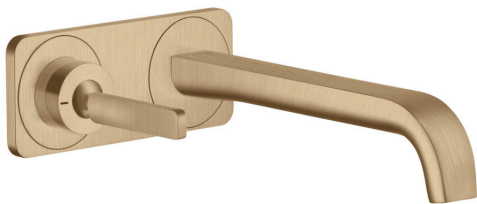

AXOR Citterio E

Single lever basin mixer for concealed installation wall-mounted with pin handle, spout 221 mm and plate

Finish: **Brushed Bronze** Article Number: **36114140**

product features

- consists of: single lever basin mixer for concealed installation wall-mounted, waste set
- projection: 221 mm
- handle variant: pin handle
- spray type: laminar spray
- maximum flow rate at 3 bar: 5 l/min
- ceramic cartridge
- suitable for continuous flow water heaters
- non-closing waste set
- connection type: basic set
- handle can be positioned on the right or left, depending on the basic set installation
- EU taxonomy: max. 6 l/min - Substantial Contribution (SC)
- WRAS 2110016
- WRAS 2110016 - Approval letter

Article Details

Price excl. VAT

1.000,00 £

Technology

Product image

Scale drawing

AXOR Citterio E

Single lever basin mixer for concealed installation wall-mounted with pin handle, spout 221 mm and plate

Finish: **Brushed Bronze** Article Number: **36114140**

Flowchart

AXOR Citterio E

Single lever basin mixer for concealed installation wall-mounted with pin handle, spout 221 mm and plate

Finish: **Brushed Bronze** Article Number: **36114140**

Exploded Drawing

Year of production: >11/16

AXOR Citterio E

Single lever basin mixer for concealed installation wall-mounted with pin handle, spout 221 mm and plate

Finish: **Brushed Bronze** Article Number: **36114140**