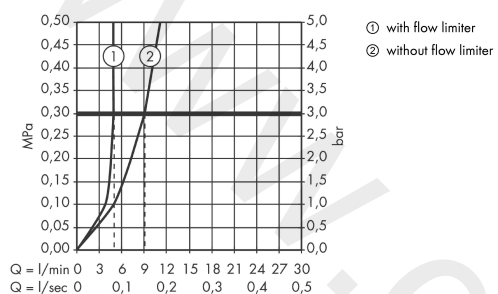

AXOR Citterio E

Single lever basin mixer for concealed installation wall-mounted with pin handle, spout 221 mm and plate

Finish: **Brushed Bronze** Article Number: **36114140**

Flowchart