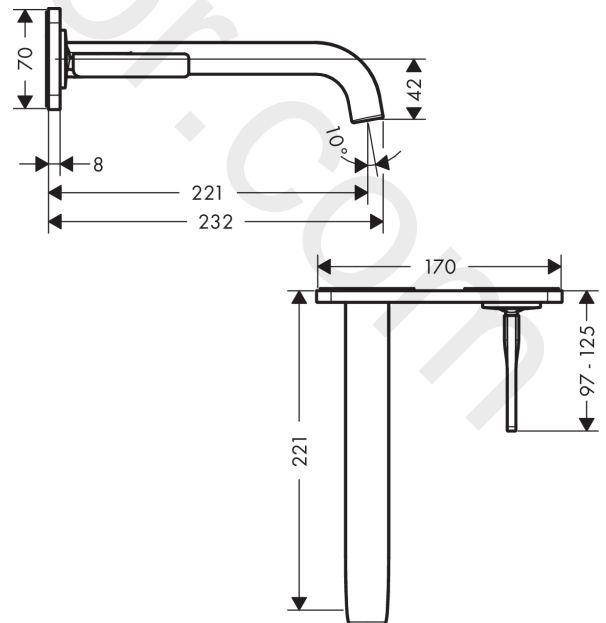

Scale drawing