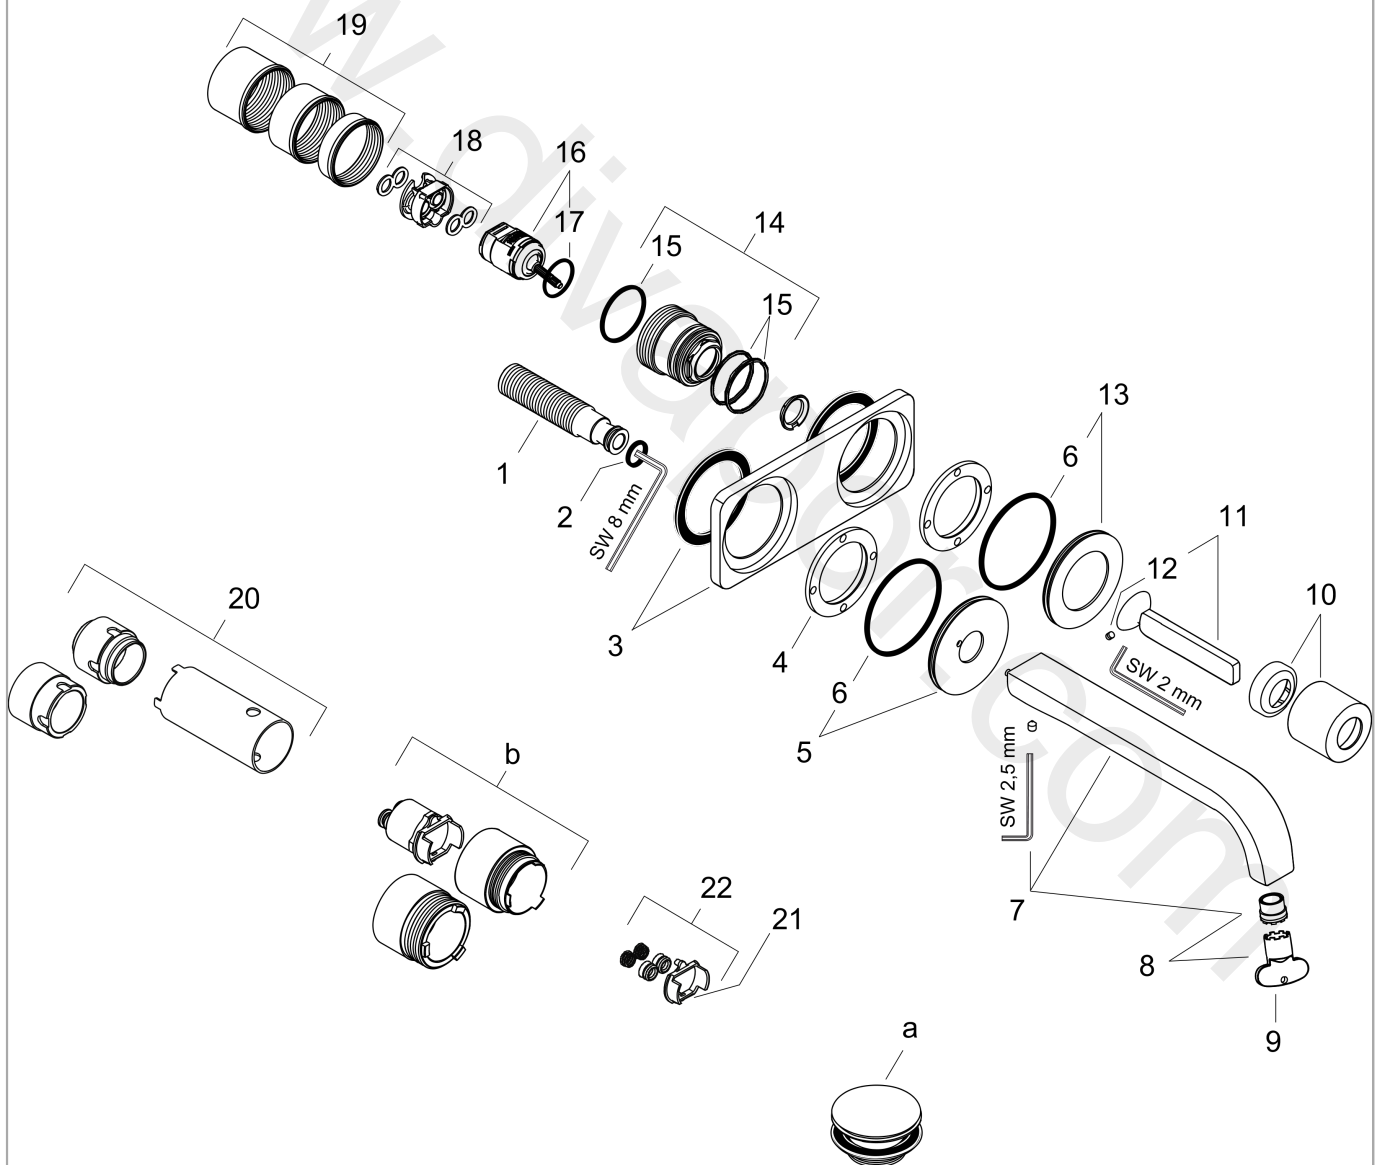

## AXOR Citterio E

Single lever basin mixer for concealed installation wall-mounted with pin handle, spout 221 mm and plate

Surfaces: Article Number: **36114130**

### Exploded Drawing

Year of production: 11/16 - 12/19

### Spare part list

Year of production: **11/16 - 12/19**

Pos.		Article Number	Price	PU
1	connecting thread G½	95626000	£ 43,00	1
2	O-ring 13x2	98128000	£ 3,30	1
3	escutcheon	92496130	£ 667,50	1
4	nut	97601000	£ 20,50	1
5	escutcheon for spout	93097130	£ 76,00	1
6	O-ring 57x2,5	98394000	£ 6,10	1
7	spout 220 mm	92336130	£ 555,00	1
8	aerator laminar M16,5x1 (5 l/min)	95382000	£ 43,00	1
9	special tool	98987000	£ 9,00	1
10	flange	95776130	£ 76,00	1
11	handle	92335130	£ 260,00	1
12	hollow set screw M4x6	97767000	£ 3,30	1
13	escutcheon for handle	96912130	£ 76,50	1
14	nut	95777000	£ 79,00	1
15	O-ring 34x2	98383000	£ 6,10	1
16	cartridge, assy	96339000	£ 79,00	1
17	O-ring 21,95x1,78	95169000	£ 3,30	1
18	adapter for cartridge	95644000	£ 16,10	1
19	fixing set	97971000	£ 43,00	1
20	extension set 25 mm for 13622180	31971000	£ 169,00	1
21	conversion kit	95643000	£ 43,00	1
22	adapter for cartridge	97280000	£ 6,10	1
a	waste	50001130	£ 106,56	1
b	extension set for 38111180	38982000	£ 173,00	1
c	base body	13622180	£ 355,00	1
d	adapter for exchanged connections	93561000	£ 275,00	1