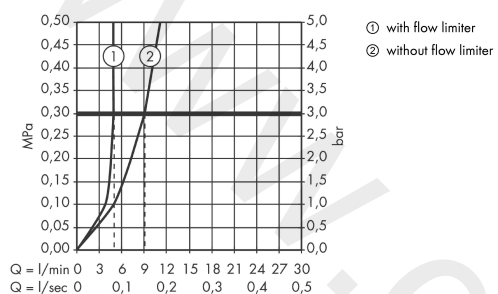

AXOR Citterio E

Single lever basin mixer for concealed installation wall-mounted with pin handle, spout 221 mm and plate

Finish: **Polished Chrome** Article Number: **36114020**

Flowchart