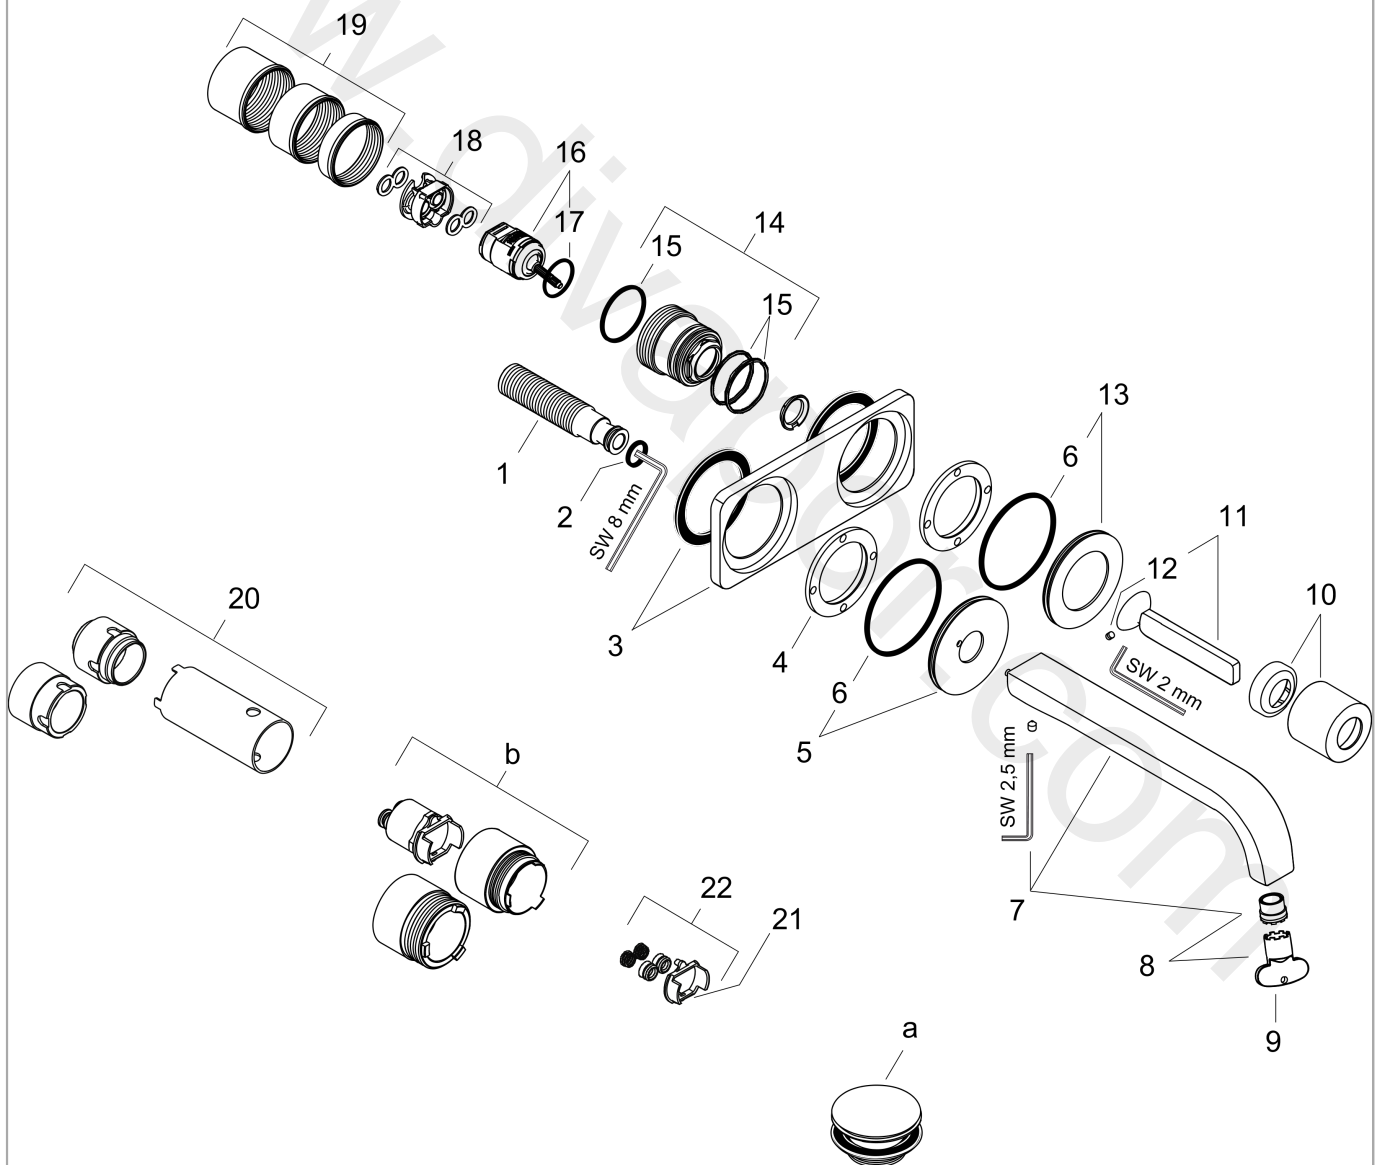

AXOR Citterio E

Single lever basin mixer for concealed installation wall-mounted with pin handle, spout 221 mm and plate

Finish: **Polished Chrome** Article Number: **36114020**

product features

- consists of: single lever basin mixer for concealed installation wall-mounted, waste set
- projection: 221 mm
- handle variant: pin handle
- spray type: laminar spray
- maximum flow rate at 3 bar: 5 l/min
- ceramic cartridge
- suitable for continuous flow water heaters
- non-closing waste set
- connection type: basic set
- handle can be positioned on the right or left, depending on the basic set installation
- EU taxonomy: max. 6 l/min - Substantial Contribution (SC)
- WRAS 2110016
- WRAS 2110016 - Approval letter

Exploded Drawing

Year of production: >11/16

AXOR Citterio E

Single lever basin mixer for concealed installation wall-mounted with pin handle, spout 221 mm and plate

Finish: **Polished Chrome** Article Number: **36114020**

Spare part list

Year of production: >11/16

Pos.		Article Number	Price	PU
1	connecting thread G½	95626000	£ 43,00	1
2	O-ring 13x2	98128000	£ 3,30	1
3	escutcheon	92496020	£ 667,50	1
4	nut	97601000	£ 20,50	1
5	escutcheon for spout	93097020	£ 76,50	1
6	O-ring 57x2,5	98394000	£ 6,10	1
7	spout 220 mm	92336020	£ 555,00	1
8	aerator laminar M16,5x1 (5 l/min)	95382000	£ 43,00	1
9	special tool	98987000	£ 9,00	1
10	flange	95776020	£ 76,50	1
11	handle	92335020	£ 259,50	1
12	hollow set screw M4x6	97767000	£ 3,30	1
13	escutcheon for handle	96912020	£ 76,50	1
14	nut	95777000	£ 79,00	1
15	O-ring 34x2	98383000	£ 6,10	1
16	cartridge, assy	96339000	£ 79,00	1
17	O-ring 21,95x1,78	95169000	£ 3,30	1
18	adapter for cartridge	95644000	£ 16,10	1
19	fixing set	97971000	£ 43,00	1
20	extension set 25 mm for 13622180	31971000	£ 169,00	1
21	conversion kit	95643000	£ 43,00	1
22	adapter for cartridge	97280000	£ 6,10	1
a	waste	50001020	£ 106,56	1
b	extension set for 38111180	38982000	£ 173,00	1
c	base body	13622180	£ 355,00	1